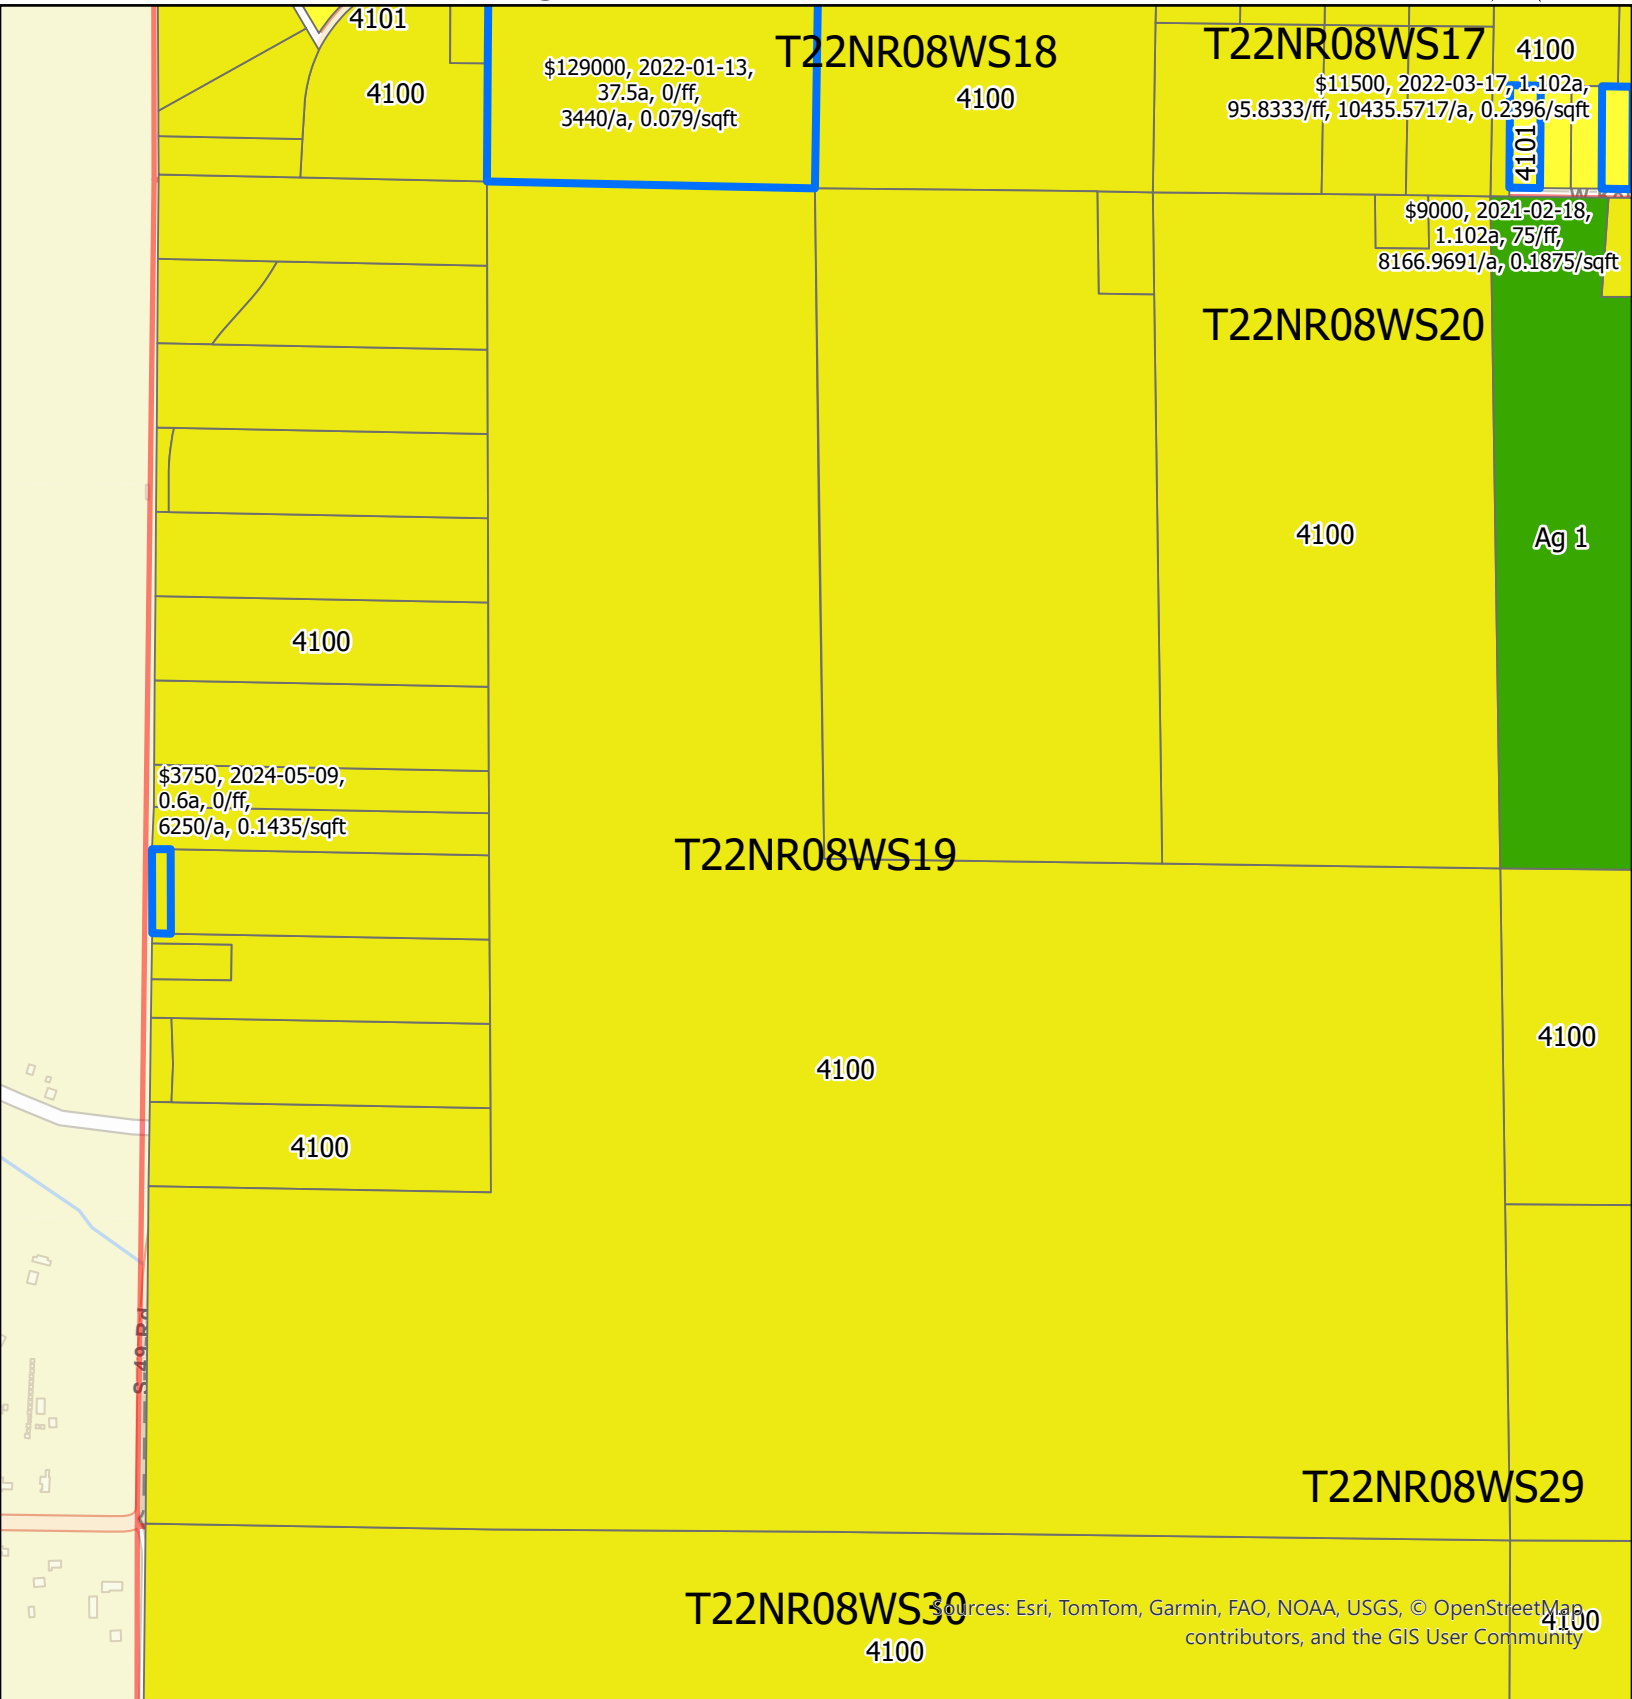

# Lake Township Missaukee Land Table Assignments & Vacant Land Sales 2024 - 2021

Sources: Esri, TomTom, Garmin, FAO, NOAA, USGS, © OpenStreetMap contributors, and the GIS User Community

Pages Sorted by Section Number  
See township web page for interactive map