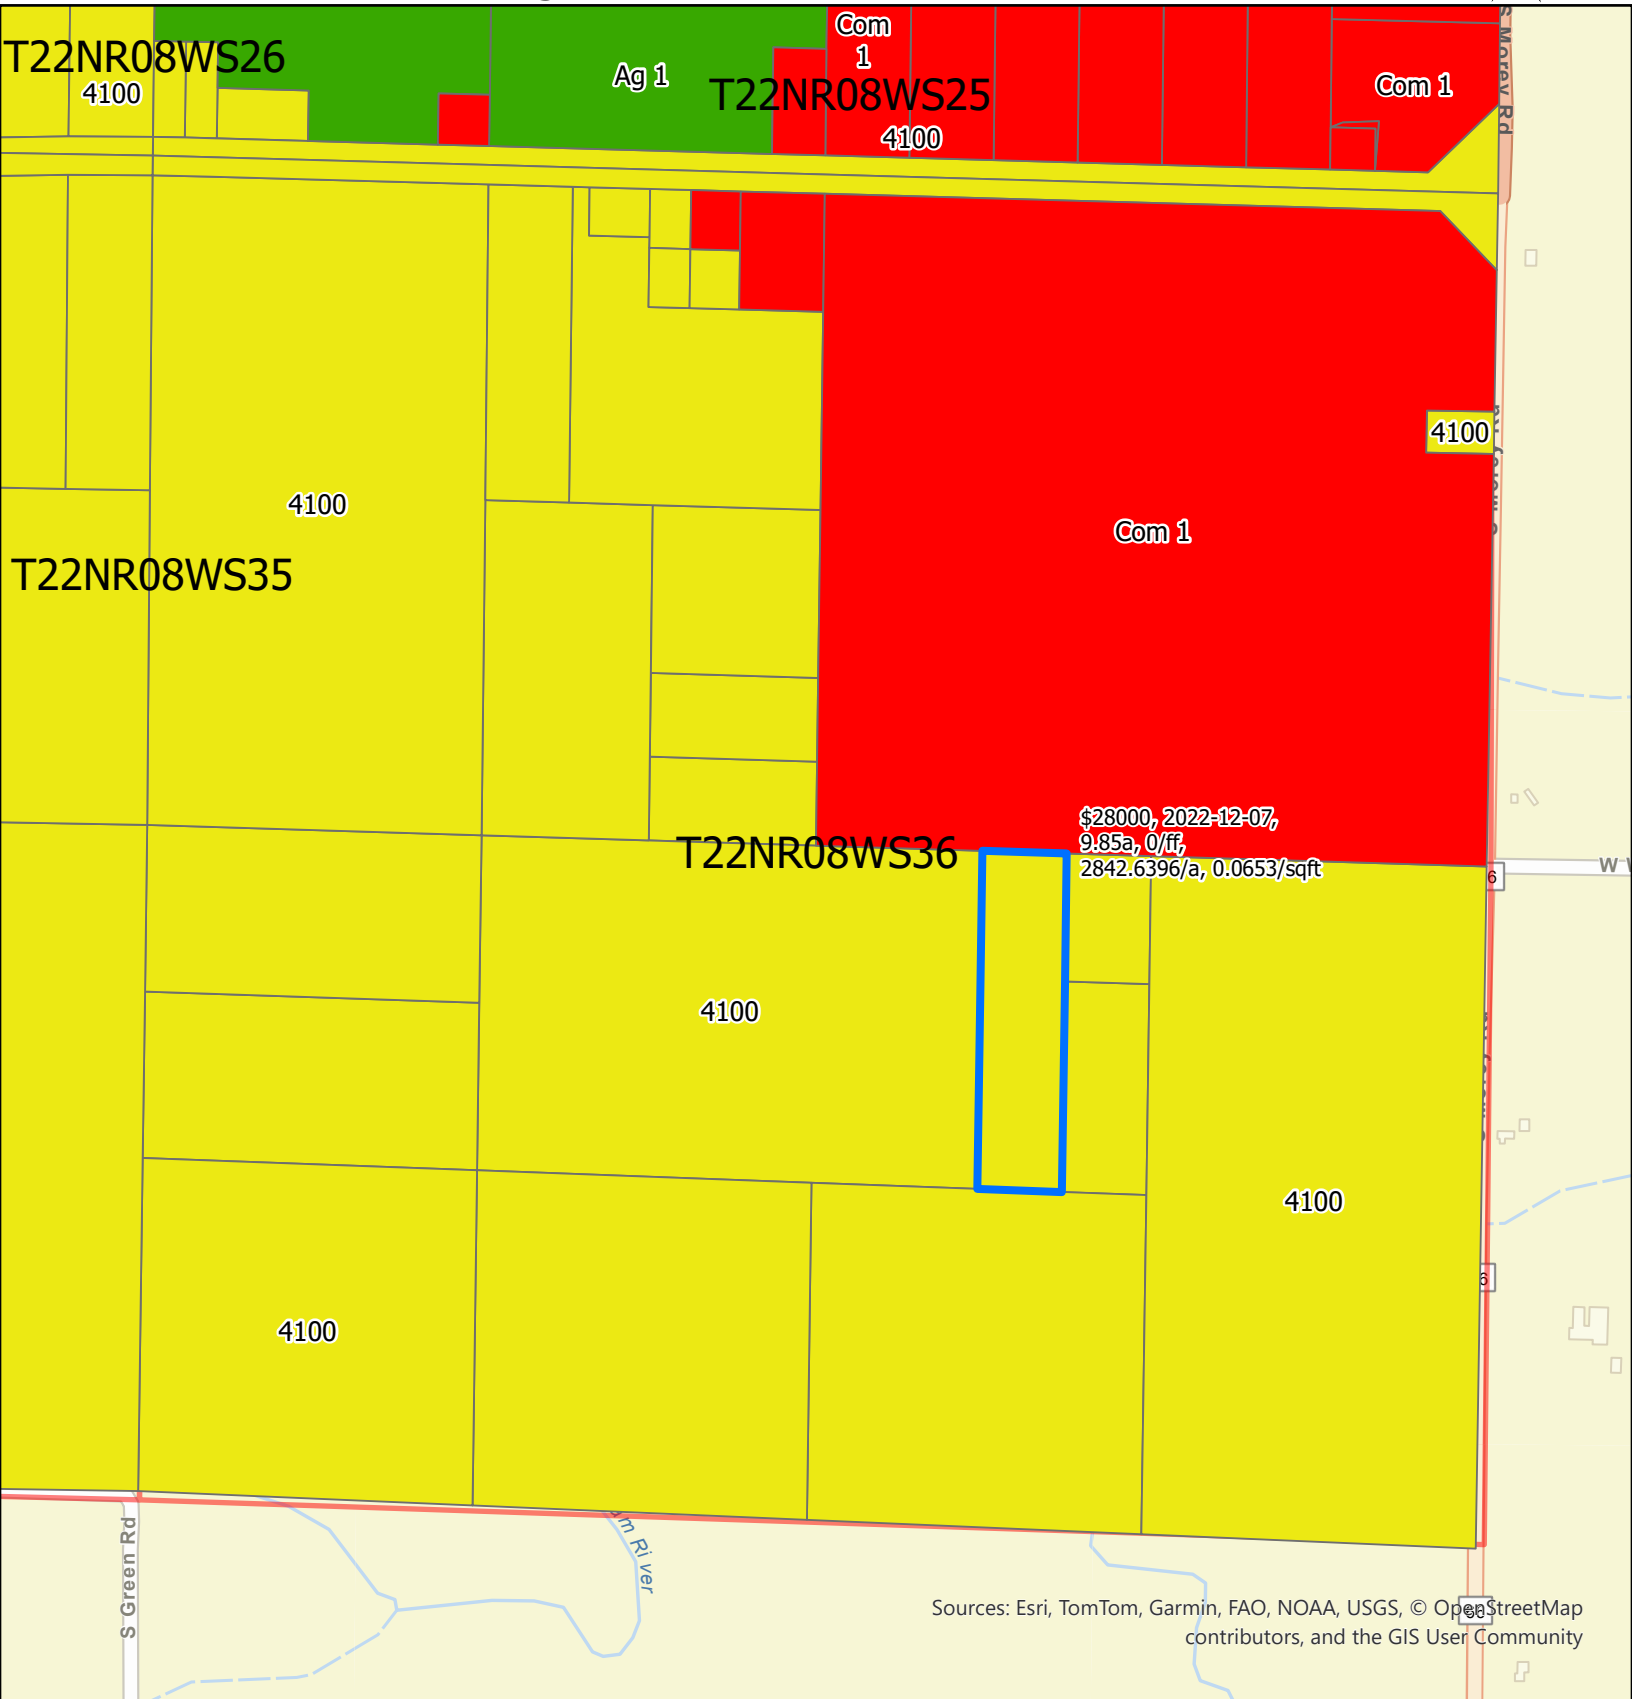

Lake Township Missaukee Land Table Assignments & Vacant Land Sales 2024 - 2021

Pages Sorted by Section Number
See township web page for interactive map