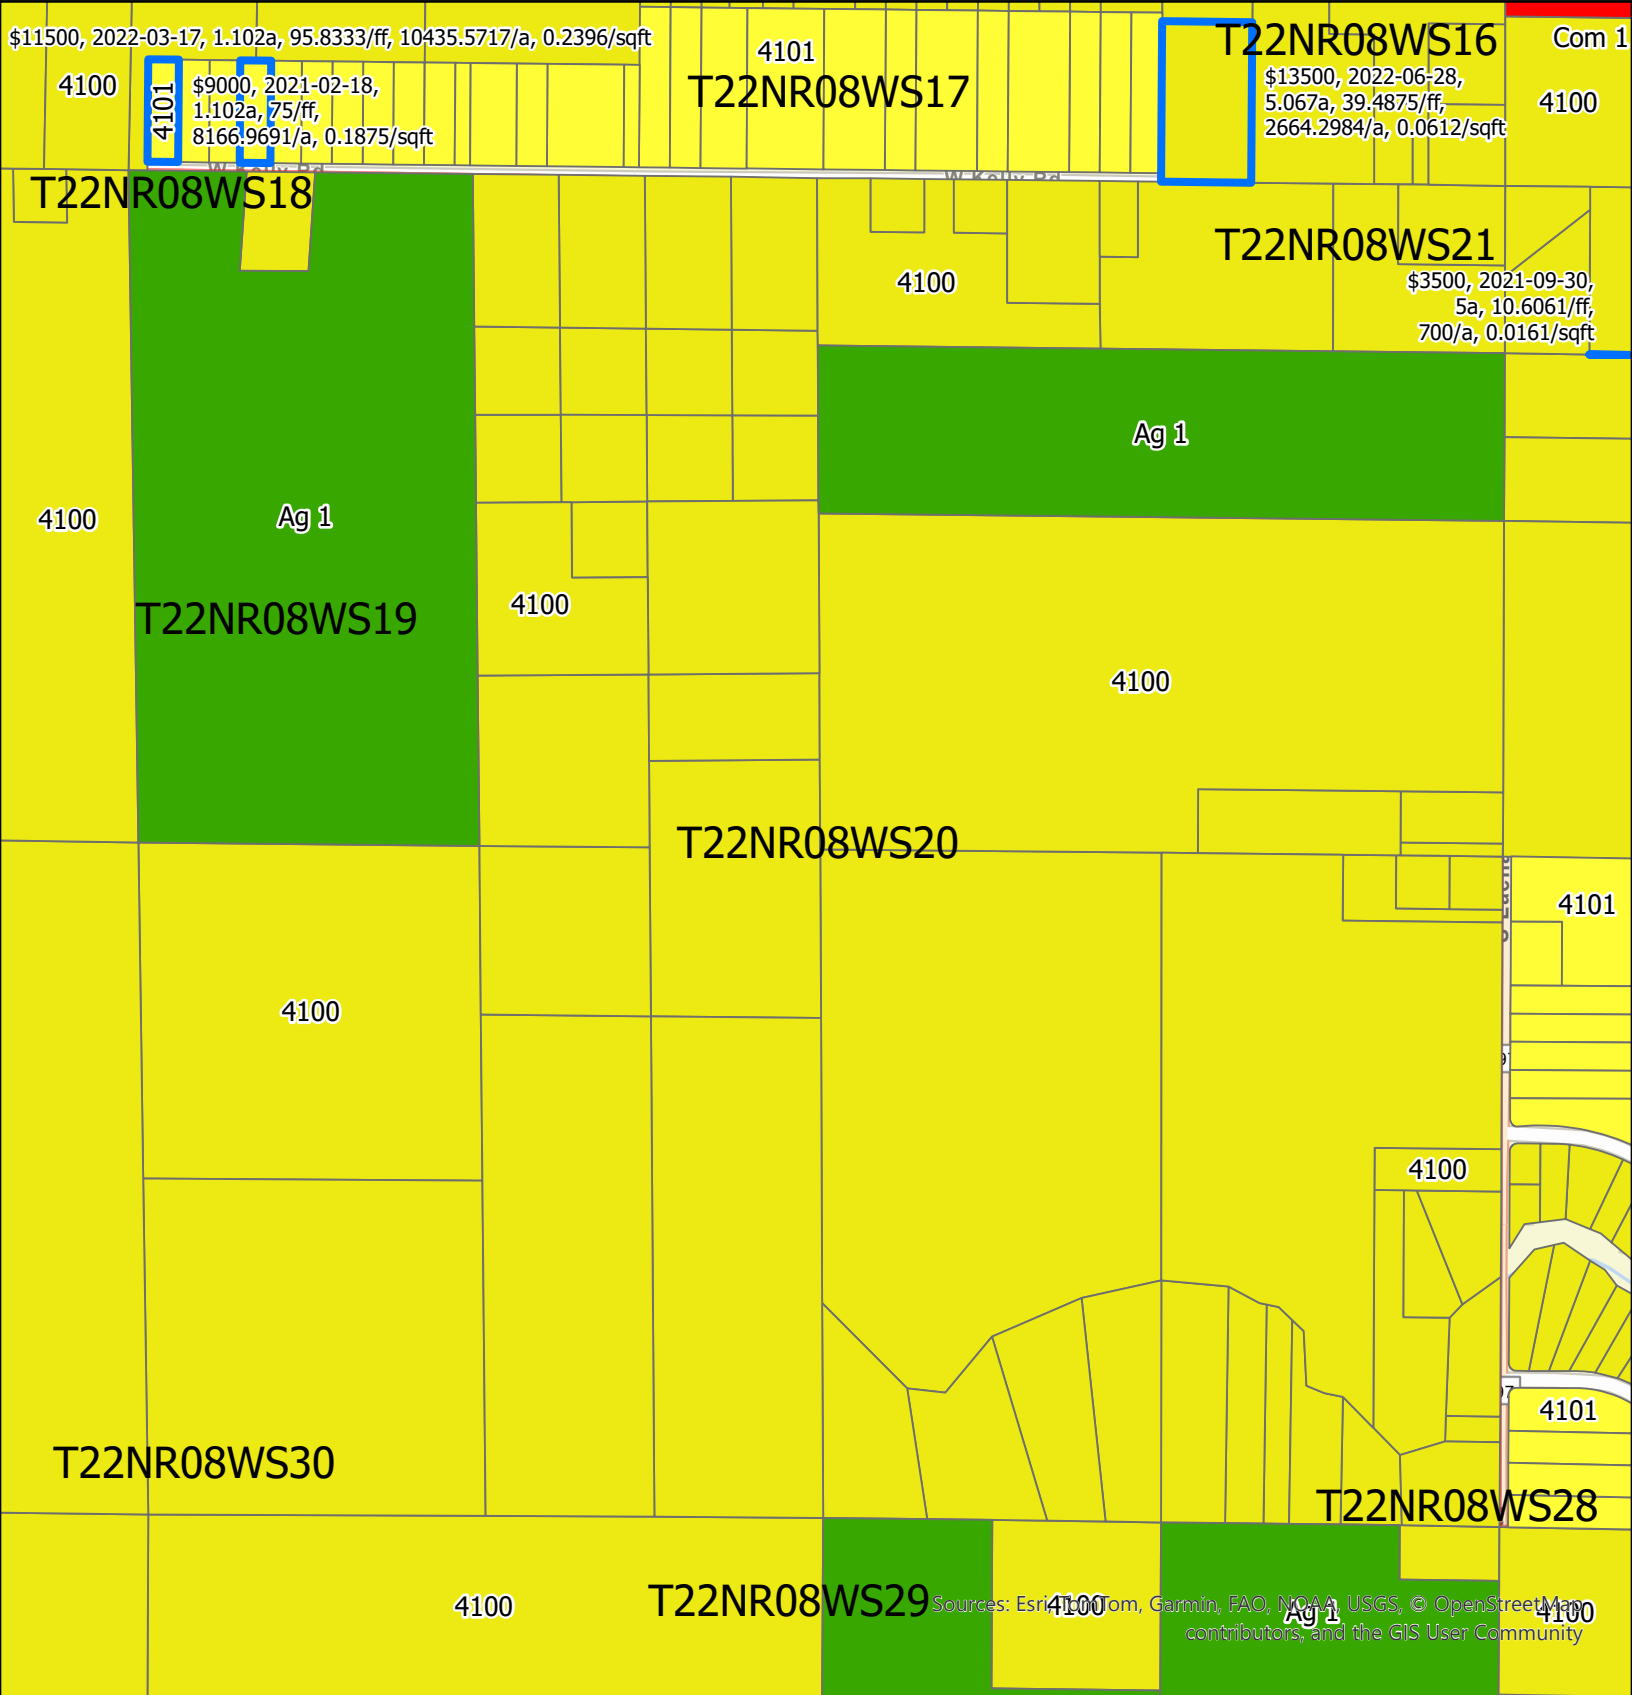

# Lake Township Missaukee Land Table Assignments & Vacant Land Sales 2024 - 2021

Sources: Esri, TomTom, Garmin, FAO, NOAA, USGS, © OpenStreetMap contributors, and the GIS User Community

Pages Sorted by Section Number  
See township web page for interactive map

# Lake Township Missaukee Land Table Assignments & Vacant Land Sales 2024 - 2021

Sources: Esri, Tom, Garmin, FAO, NOAA, USGS, © OpenStreetMap contributors, and the GIS User Community

Pages Sorted by Section Number  
See township web page for interactive map