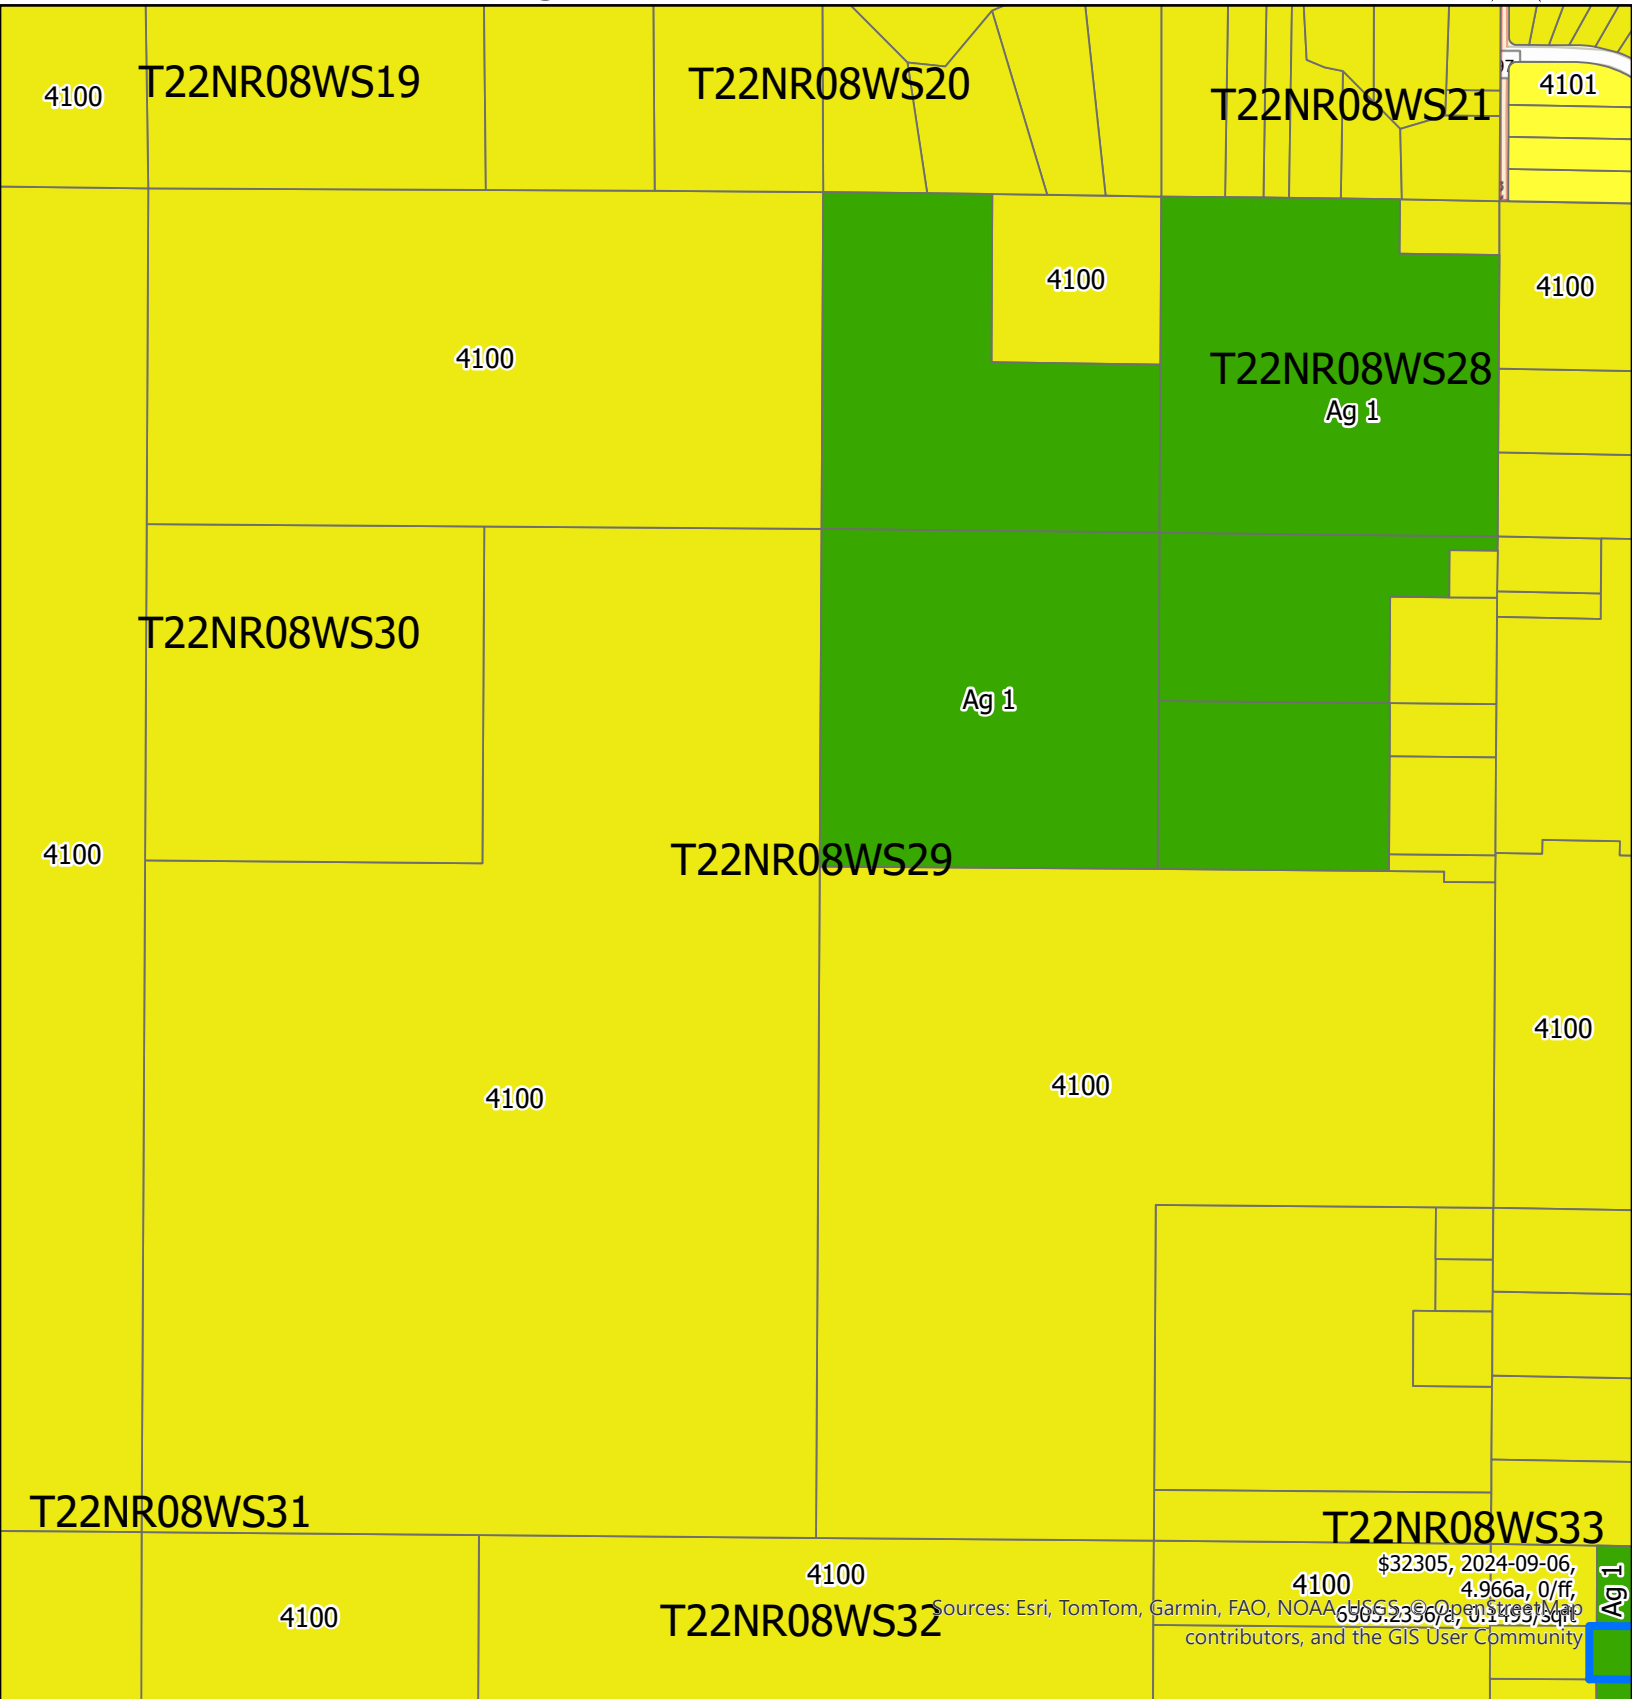

## Land Table Assignments & Vacant Land Sales 2024 - 2021

Sources: Esri, TomTom, Garmin, FAO, NOAA, USGS, © OpenStreetMap contributors, and the GIS User Community

Pages Sorted by Section Number  
See township web page for interactive map

# Lake Township Missaukee Land Table Assignments & Vacant Land Sales 2024 - 2021

Sources: Esri, TomTom, Garmin, FAO, NOAA, USGS, © OpenStreetMap contributors, and the GIS User Community

Pages Sorted by Section Number  
See township web page for interactive map

# Lake Township Missaukee Land Table Assignments & Vacant Land Sales 2024 - 2021

Pages Sorted by Section Number  
See township web page for interactive map