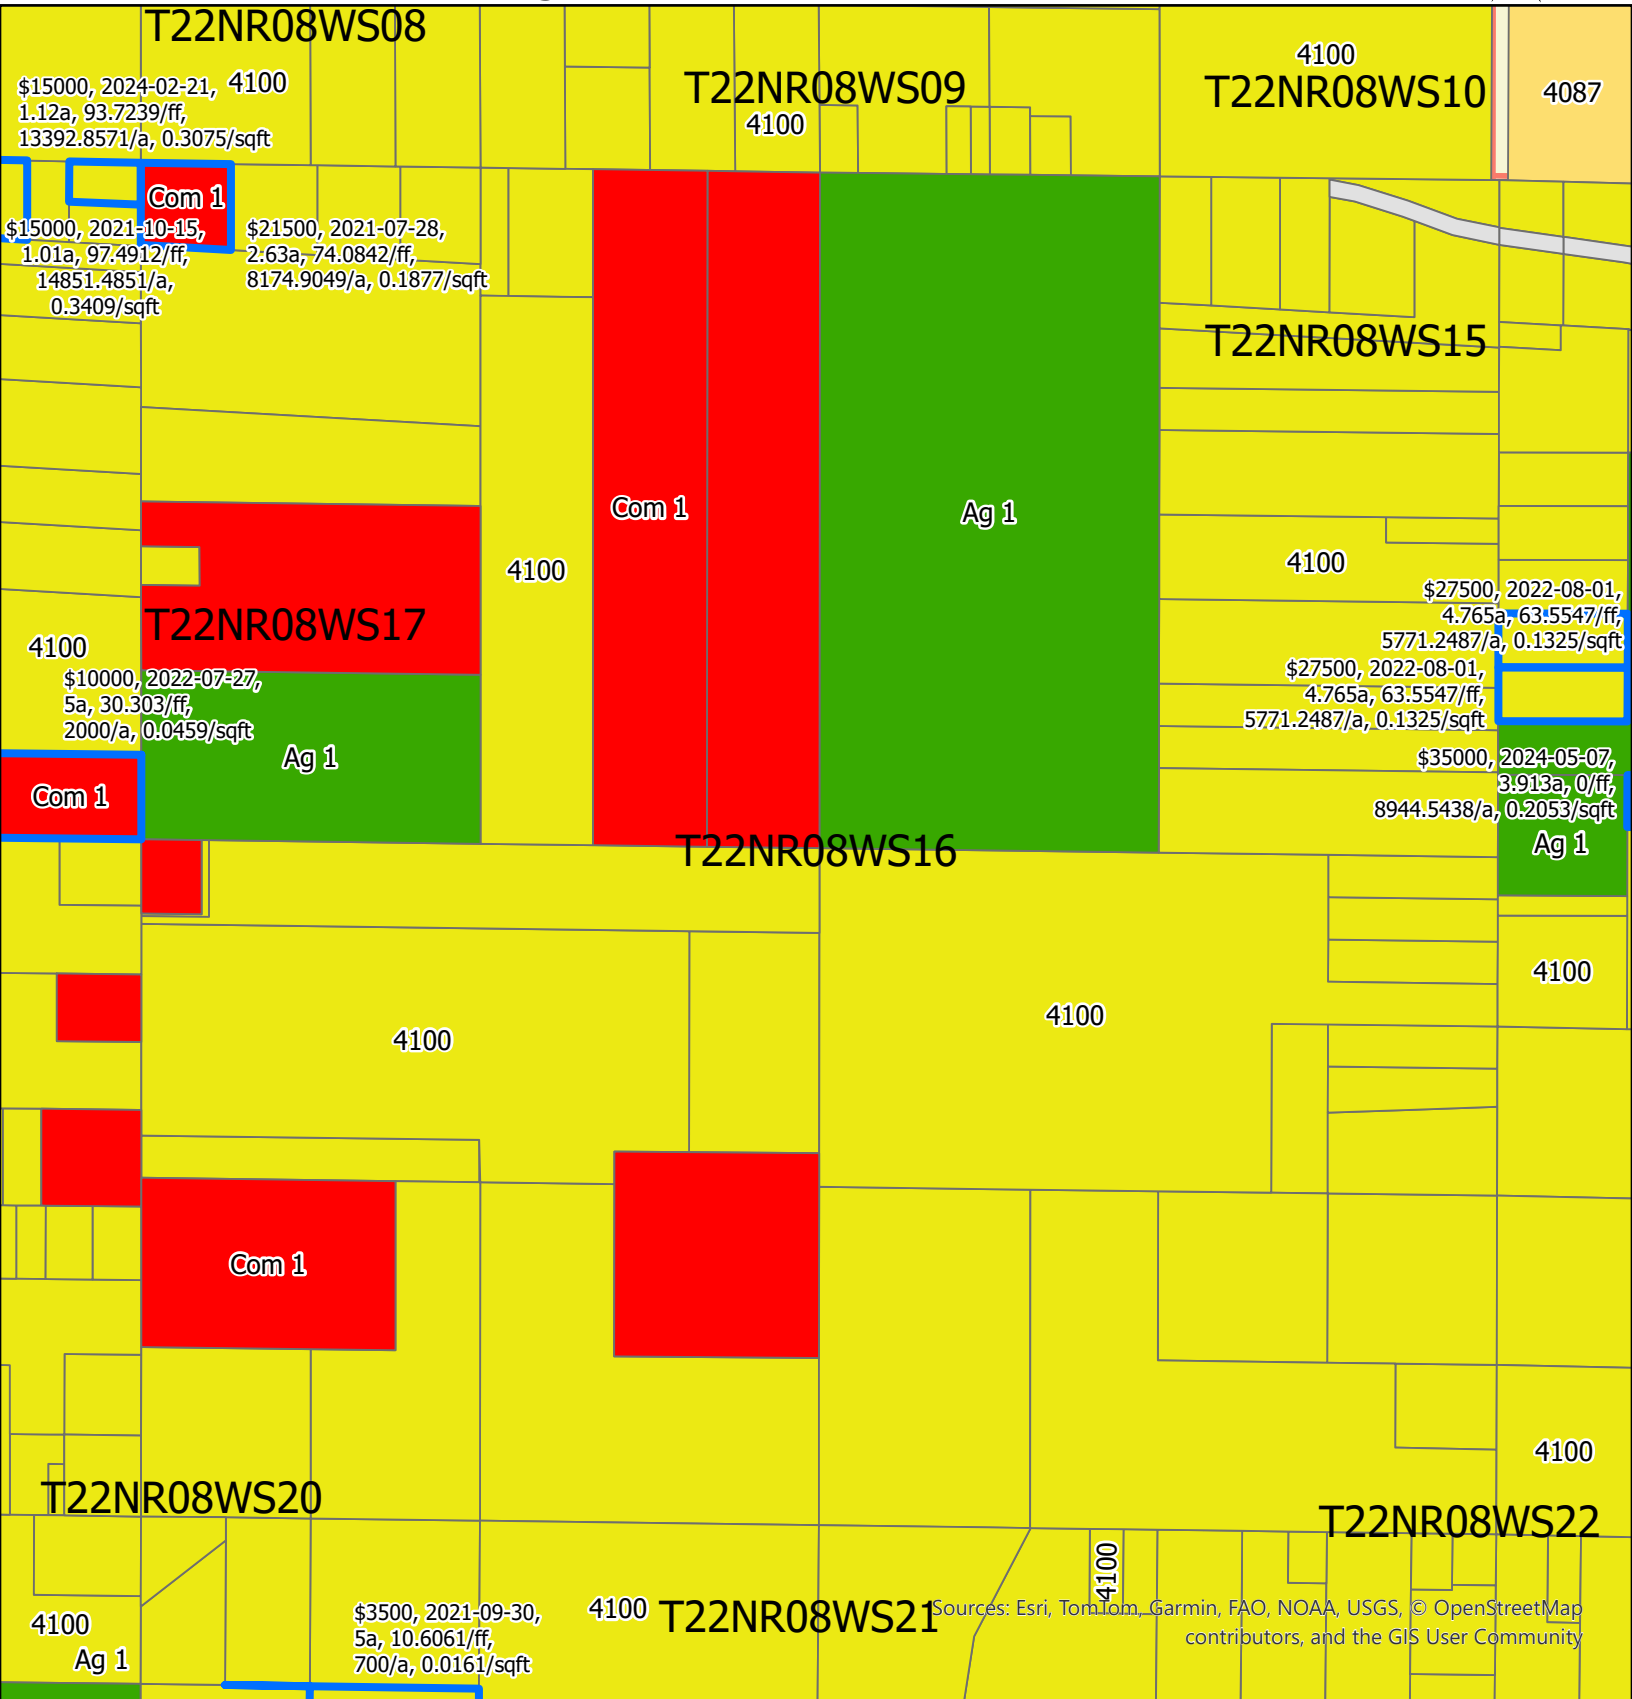

## Land Table Assignments & Vacant Land Sales 2024 - 2021

Sources: Esri, TomTom, Garmin, FAO, NOAA, USGS, © OpenStreetMap contributors, and the GIS User Community

Pages Sorted by Section Number  
See township web page for interactive map

# Lake Township Missaukee Land Table Assignments & Vacant Land Sales 2024 - 2021

Sources: Esri, TomTom, Garmin, FAO, NOAA, USGS, © OpenStreetMap contributors, and the GIS User Community

Pages Sorted by Section Number  
See township web page for interactive map

# Lake Township Missaukee Land Table Assignments & Vacant Land Sales 2024 - 2021

Source: Esri, TomTom, Garmin, FAO, NOAA, USGS, © OpenStreetMap contributors, and the GIS User Community

Pages Sorted by Section Number  
See township web page for interactive map

# Lake Township Missaukee Land Table Assignments & Vacant Land Sales 2024 - 2021

Pages Sorted by Section Number  
See township web page for interactive map