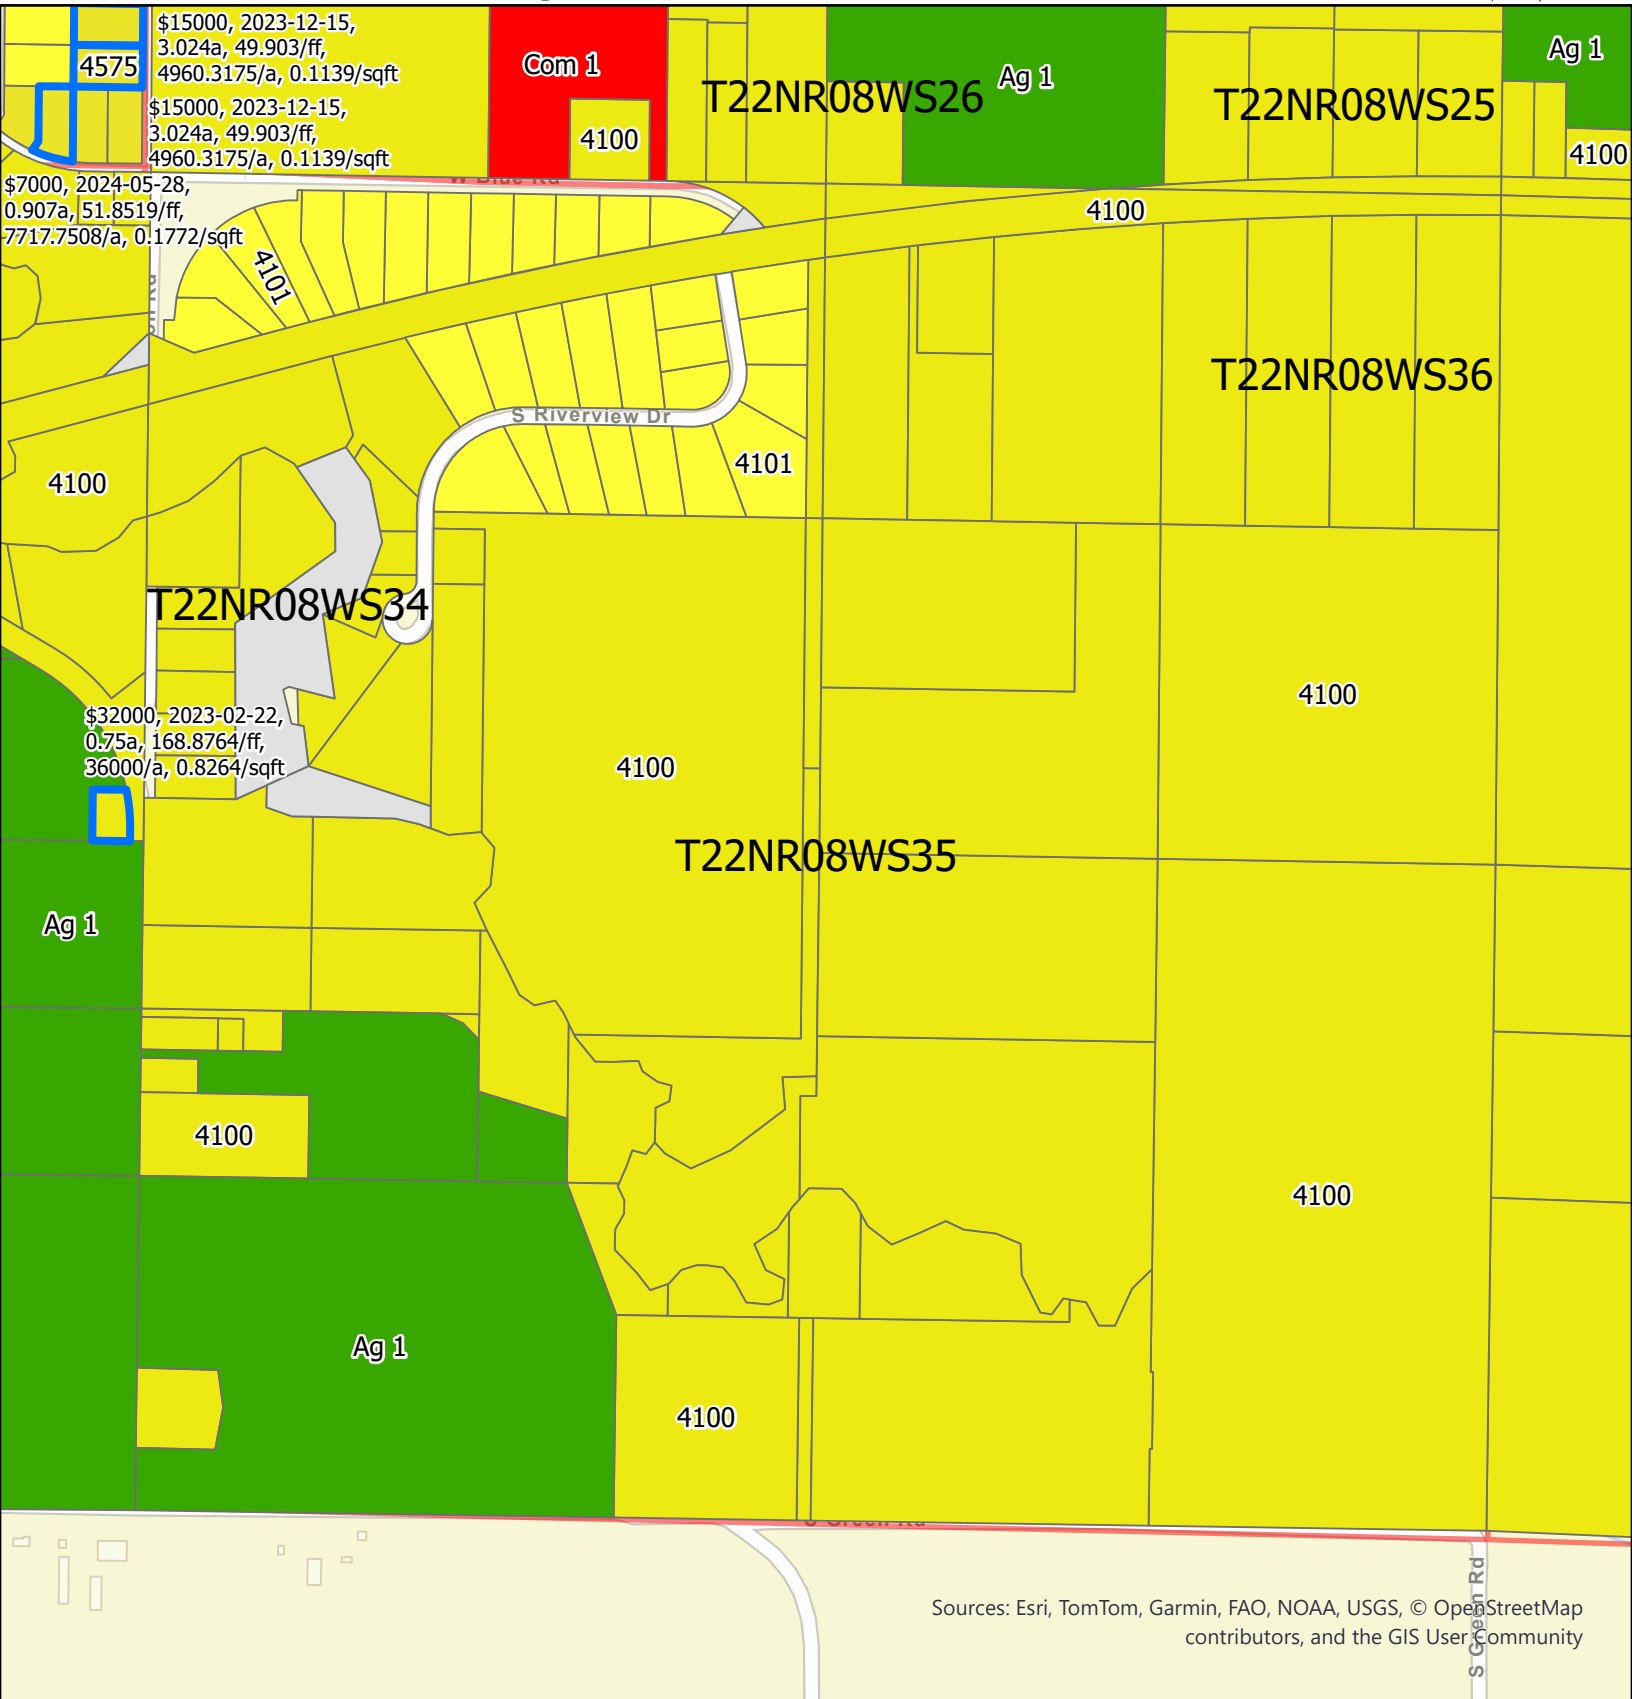

Lake Township Missaukee Land Table Assignments & Vacant Land Sales 2024 - 2021

Pages Sorted by Section Number
See township web page for interactive map