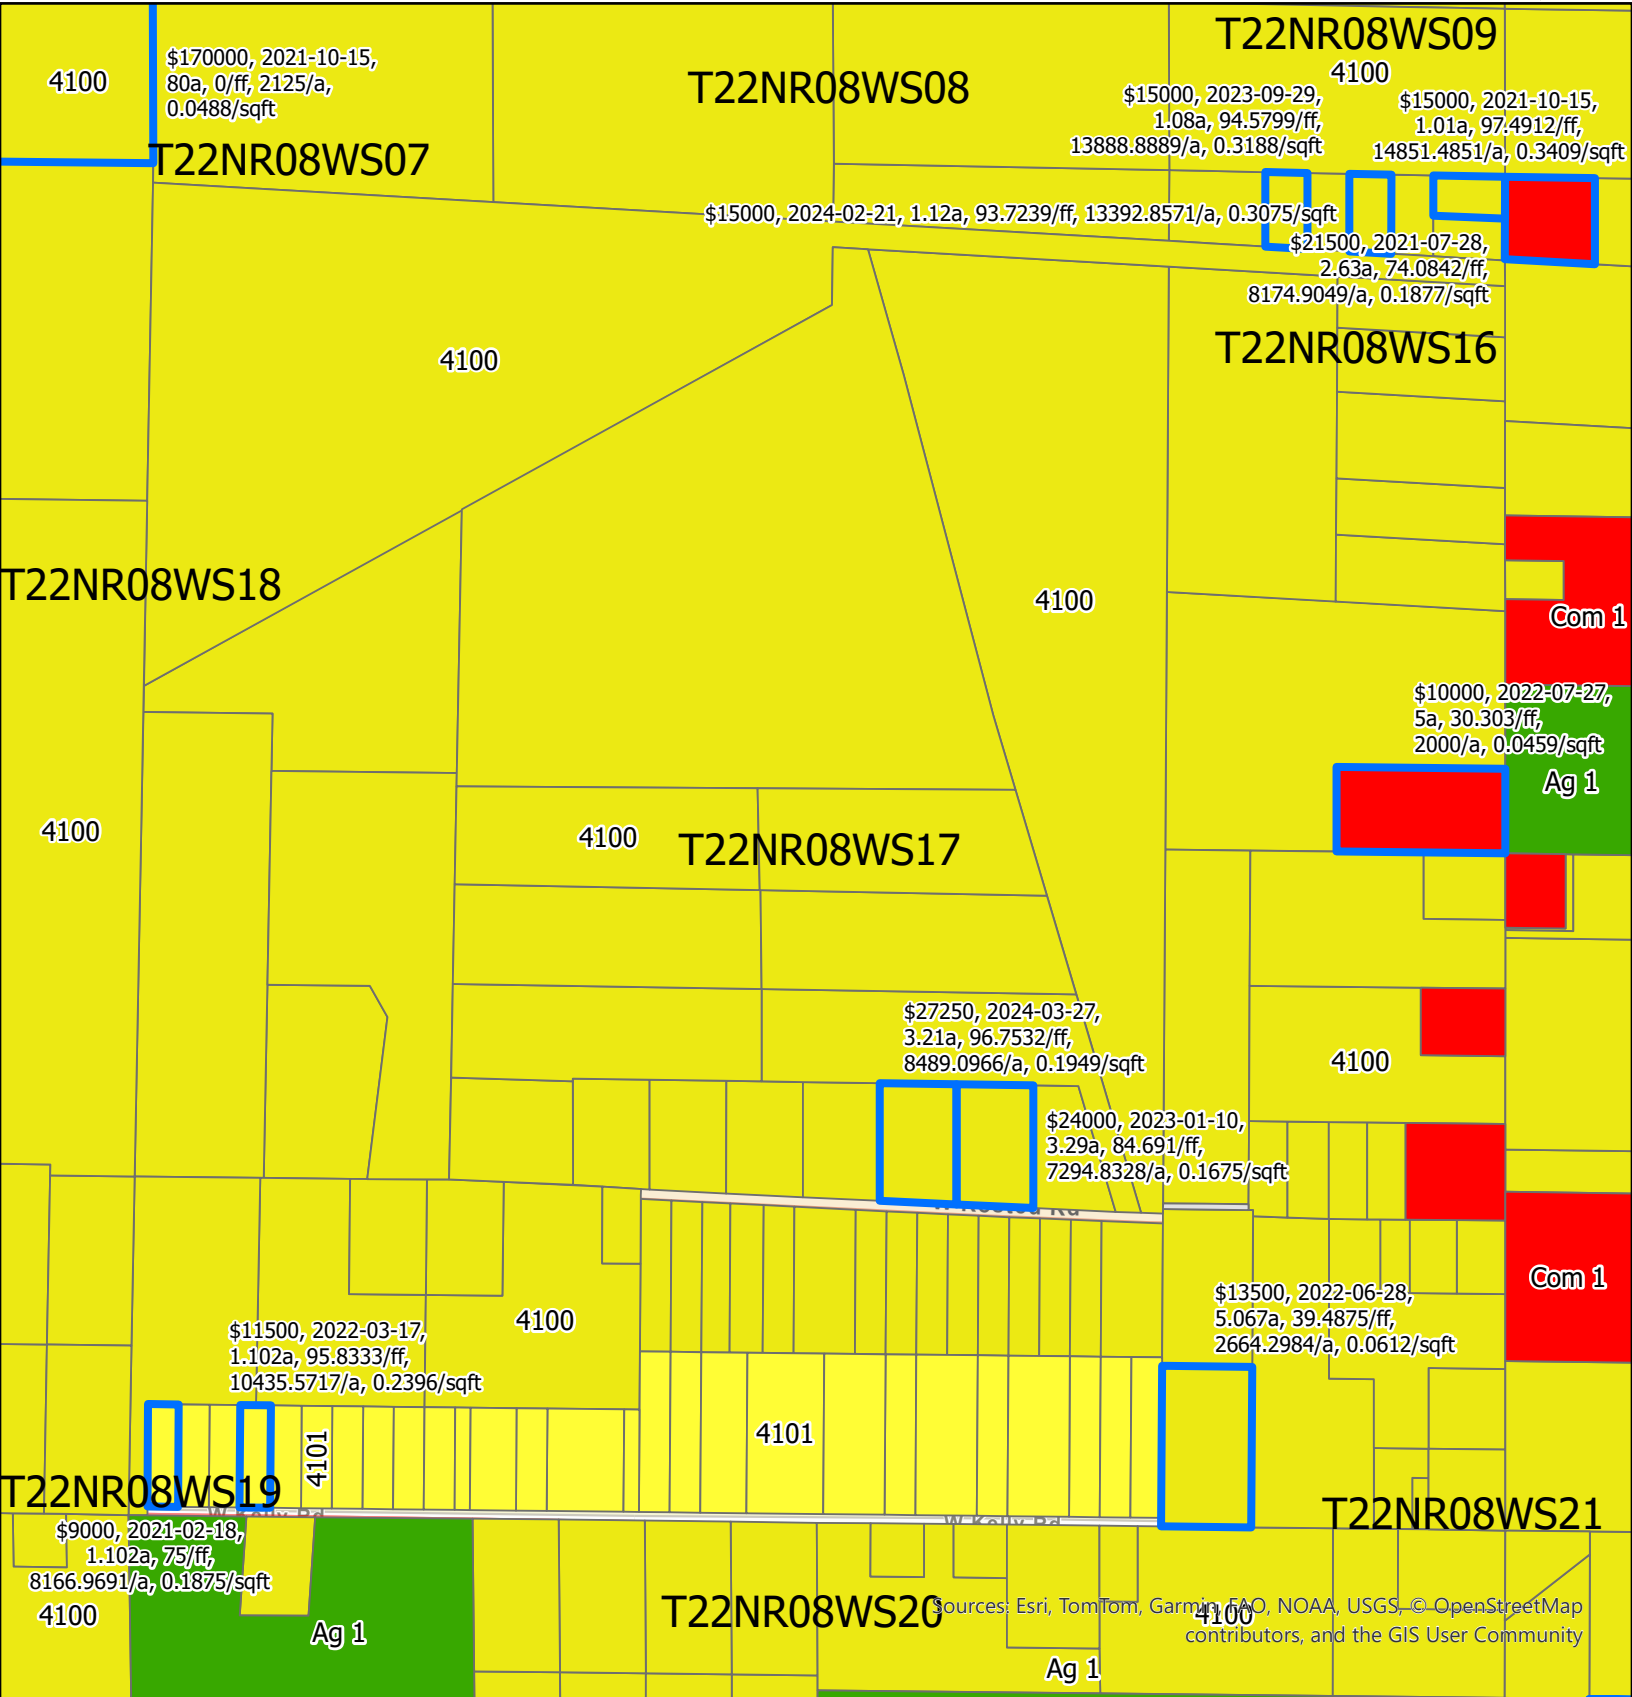

# Lake Township Missaukee Land Table Assignments & Vacant Land Sales 2024 - 2021

Source: Esri, TomTom, Garmin, FAO, NOAA, USGS, © OpenStreetMap contributors, and the GIS User Community

Pages Sorted by Section Number  
See township web page for interactive map

# Lake Township Missaukee Land Table Assignments & Vacant Land Sales 2024 - 2021

Pages Sorted by Section Number  
See township web page for interactive map

# Lake Township Missaukee Land Table Assignments & Vacant Land Sales 2024 - 2021

Sources: Esri, TomTom, Garmin, FAO, NOAA, USGS, © OpenStreetMap contributors, and the GIS User Community

Pages Sorted by Section Number  
See township web page for interactive map