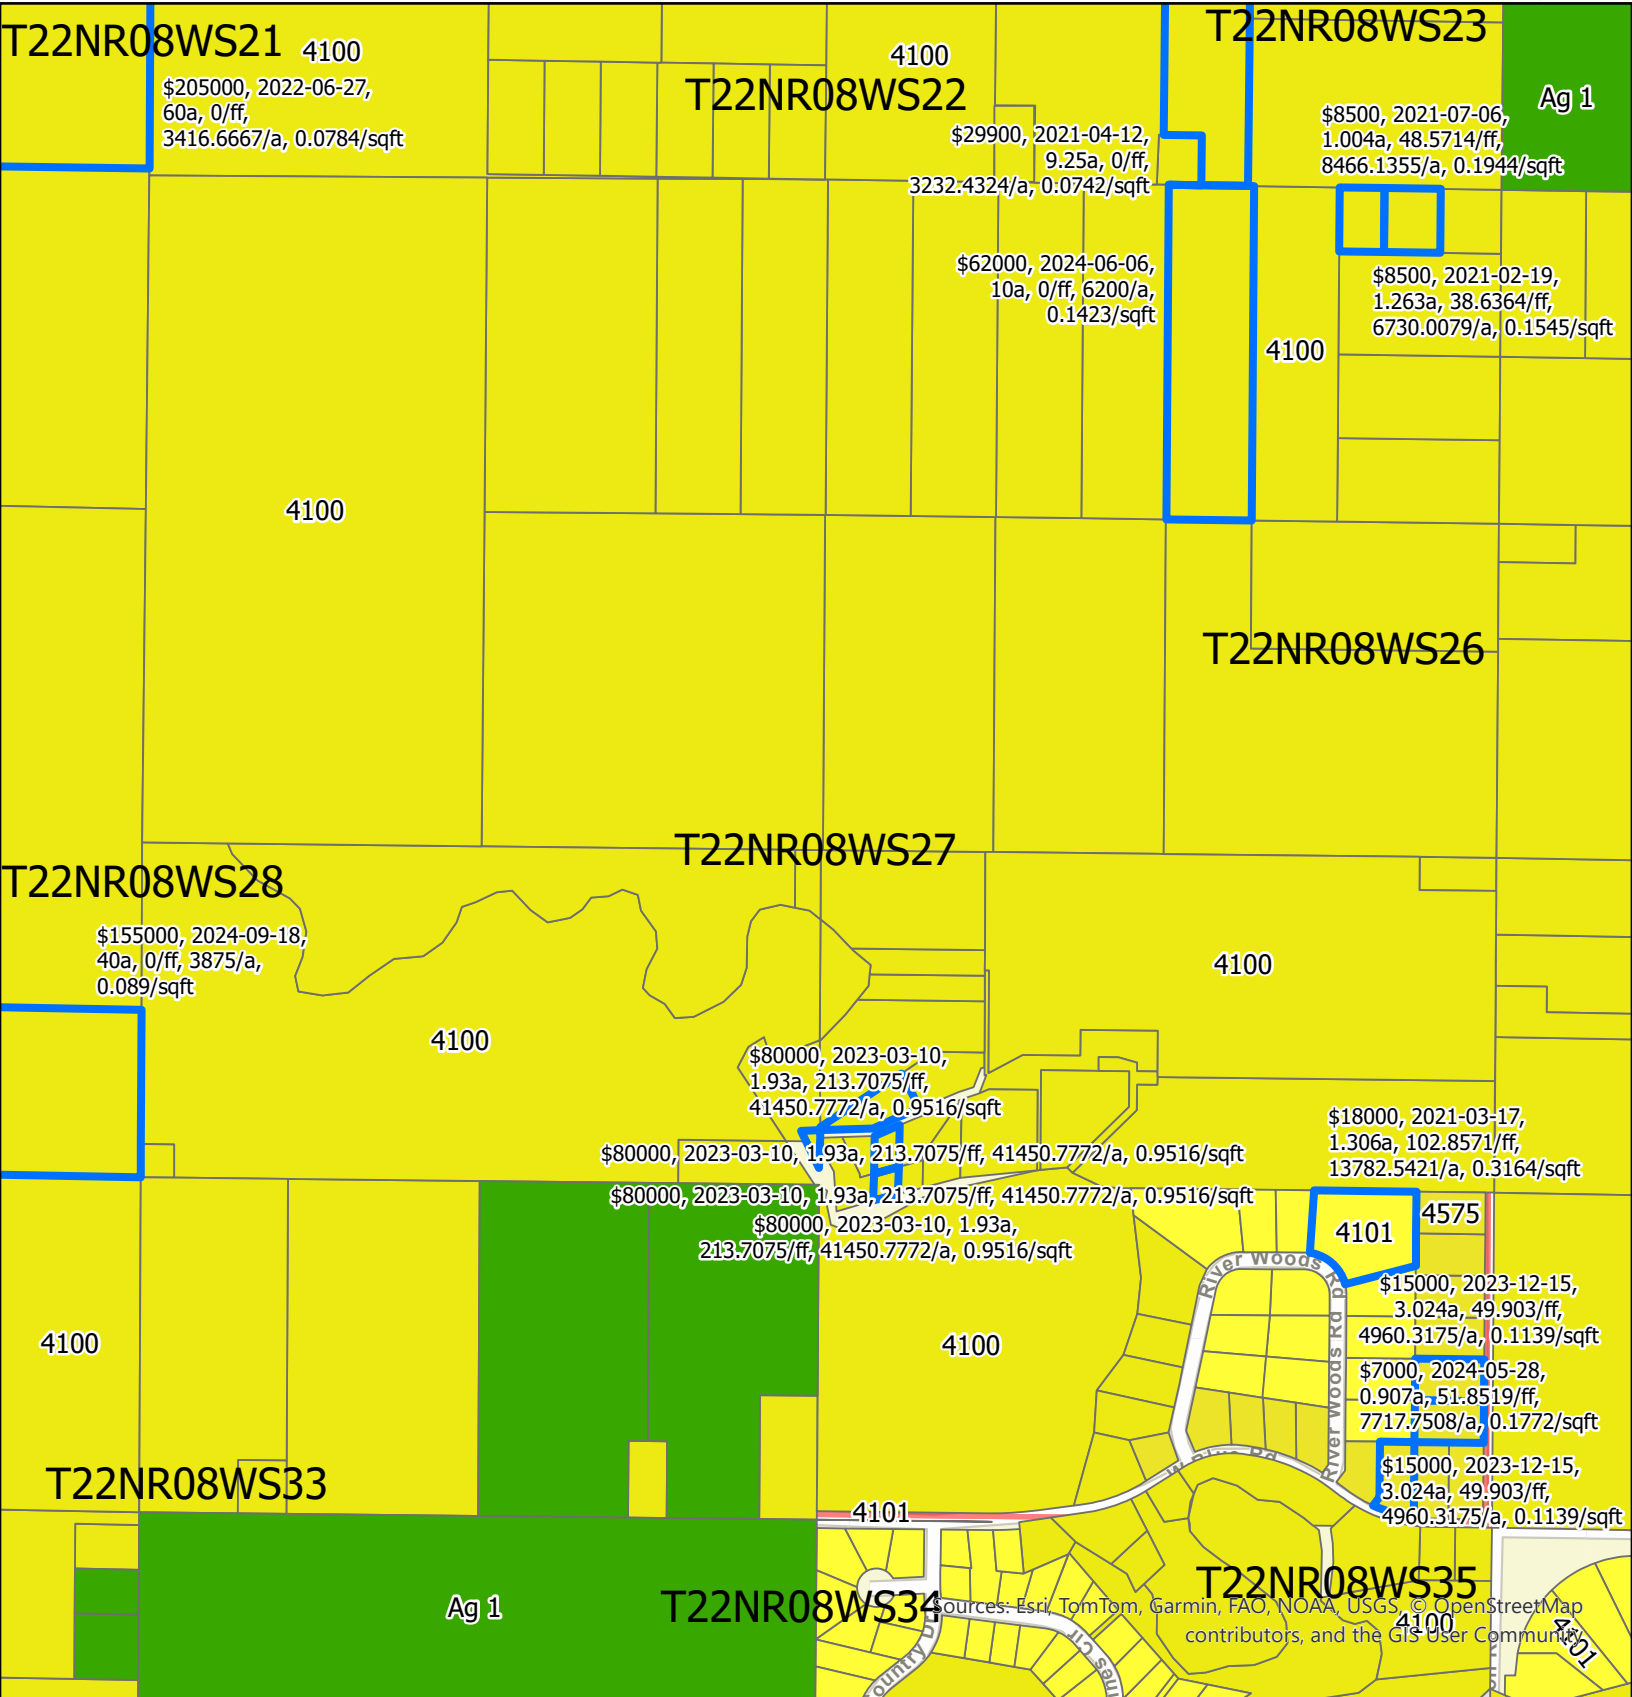

Lake Township Missaukee

Land Table Assignments & Vacant Land Sales 2024 - 2021

Sources: Esri, TomTom, Garmin, FAO, NOAA, USGS, © OpenStreetMap contributors, and the GIS User Community

Pages Sorted by Section Number
See township web page for interactive map