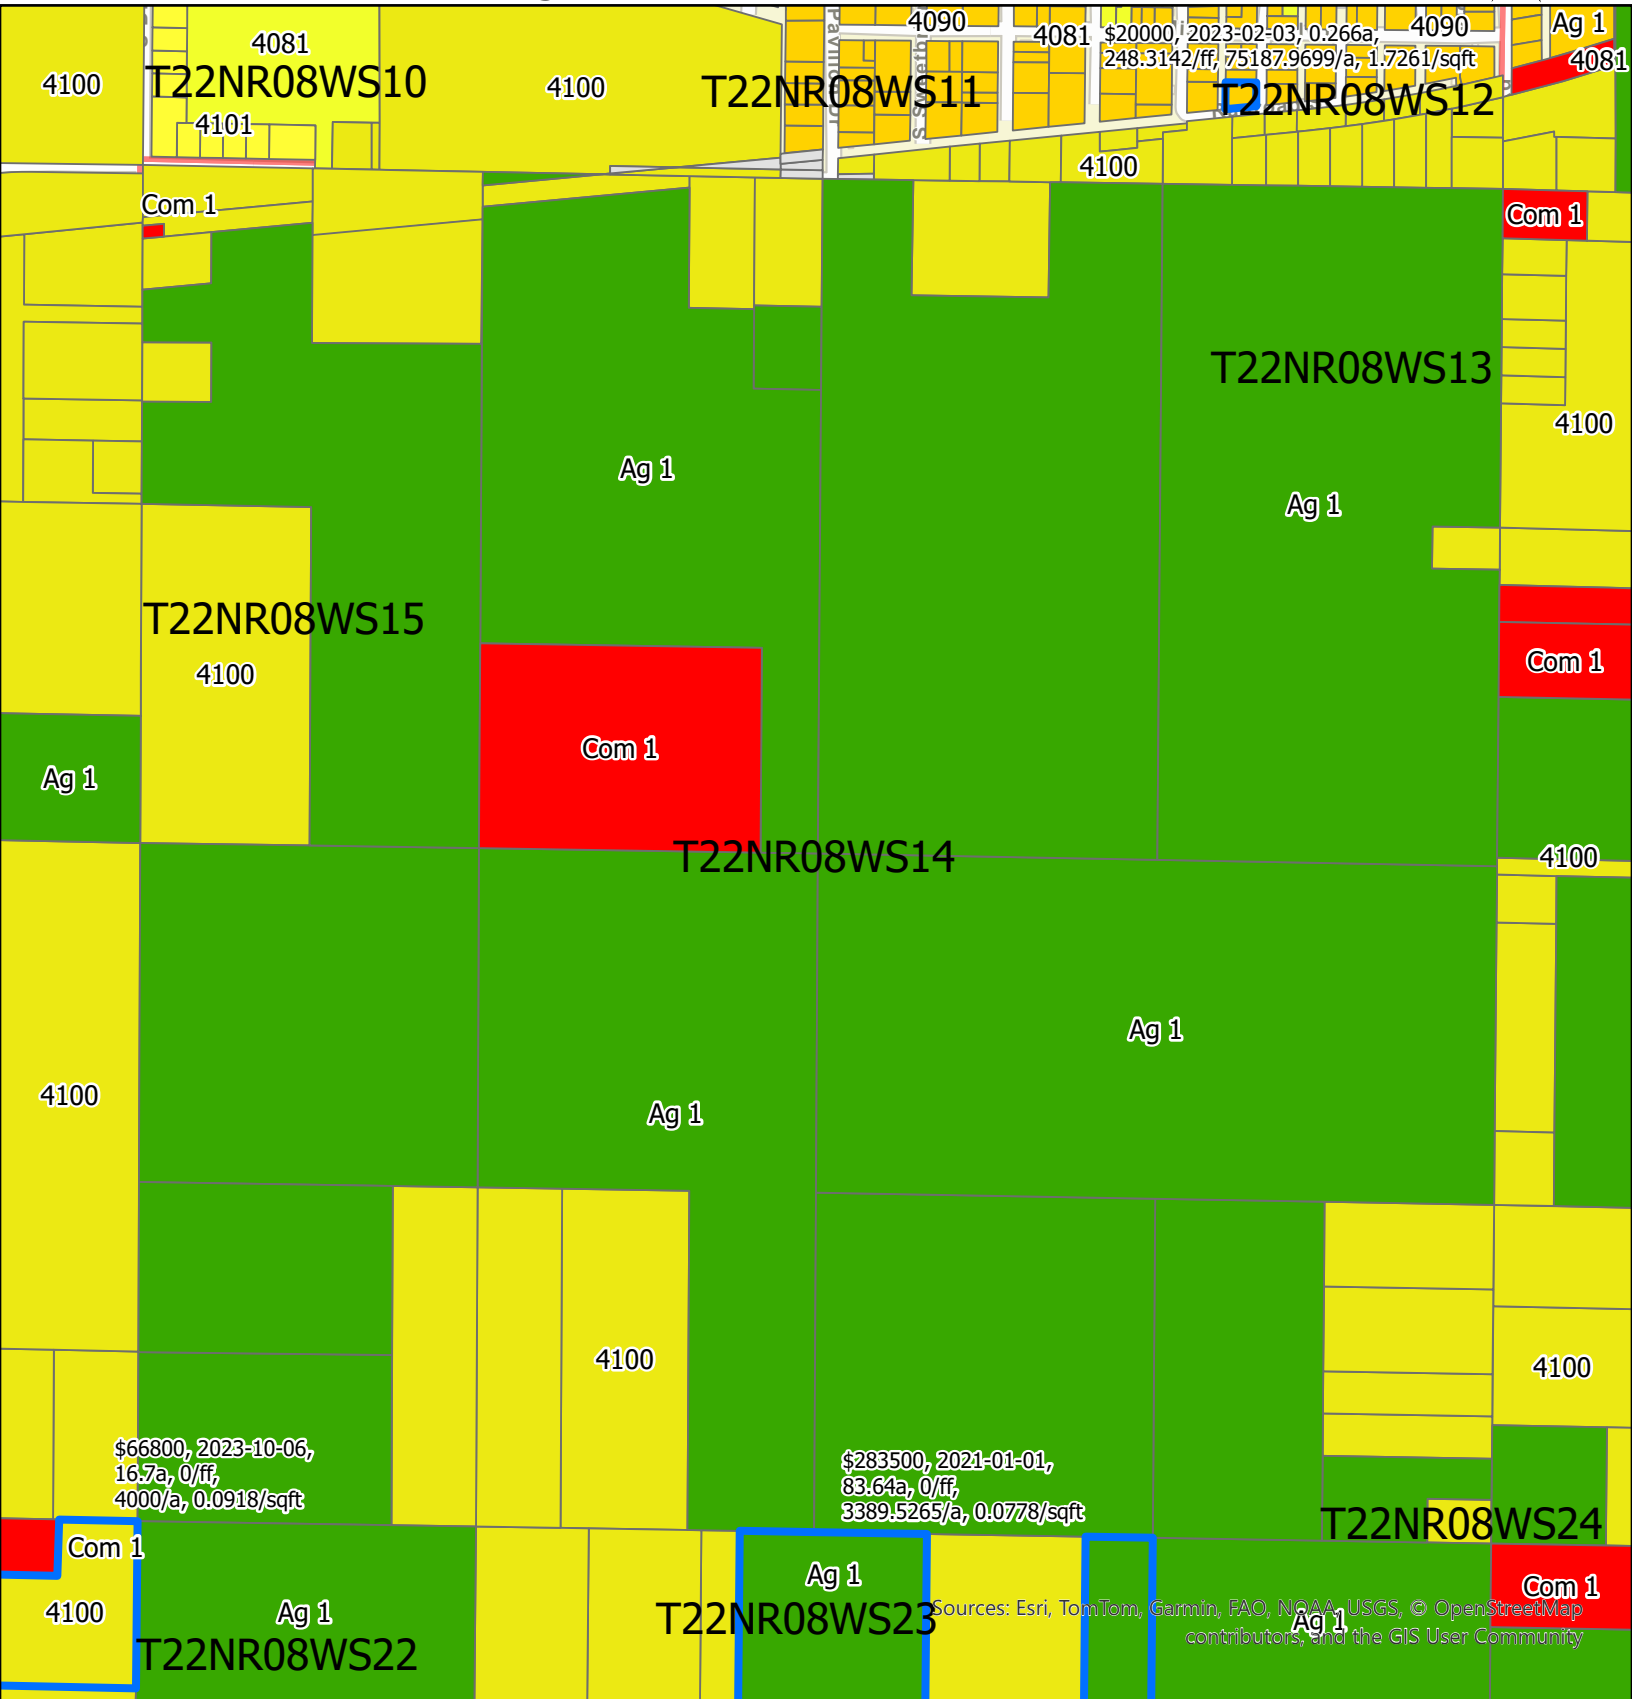

## Land Table Assignments & Vacant Land Sales 2024 - 2021

Sources: Esri, TomTom, Garmin, FAO, NOAA, USGS, © OpenStreetMap contributors, and the GIS User Community

Pages Sorted by Section Number  
See township web page for interactive map

# Lake Township Missaukee Land Table Assignments & Vacant Land Sales 2024 - 2021

Sources: Esri, TomTom, Garmin, FAO, NOAA, USGS, © OpenStreetMap contributors, and the GIS User Community

Pages Sorted by Section Number  
See township web page for interactive map

# Lake Township Missaukee Land Table Assignments & Vacant Land Sales 2024 - 2021

Source: Esri, TomTom, Garmin, FAO, NOAA, USGS, © OpenStreetMap contributors, and the GIS User Community

Pages Sorted by Section Number  
See township web page for interactive map