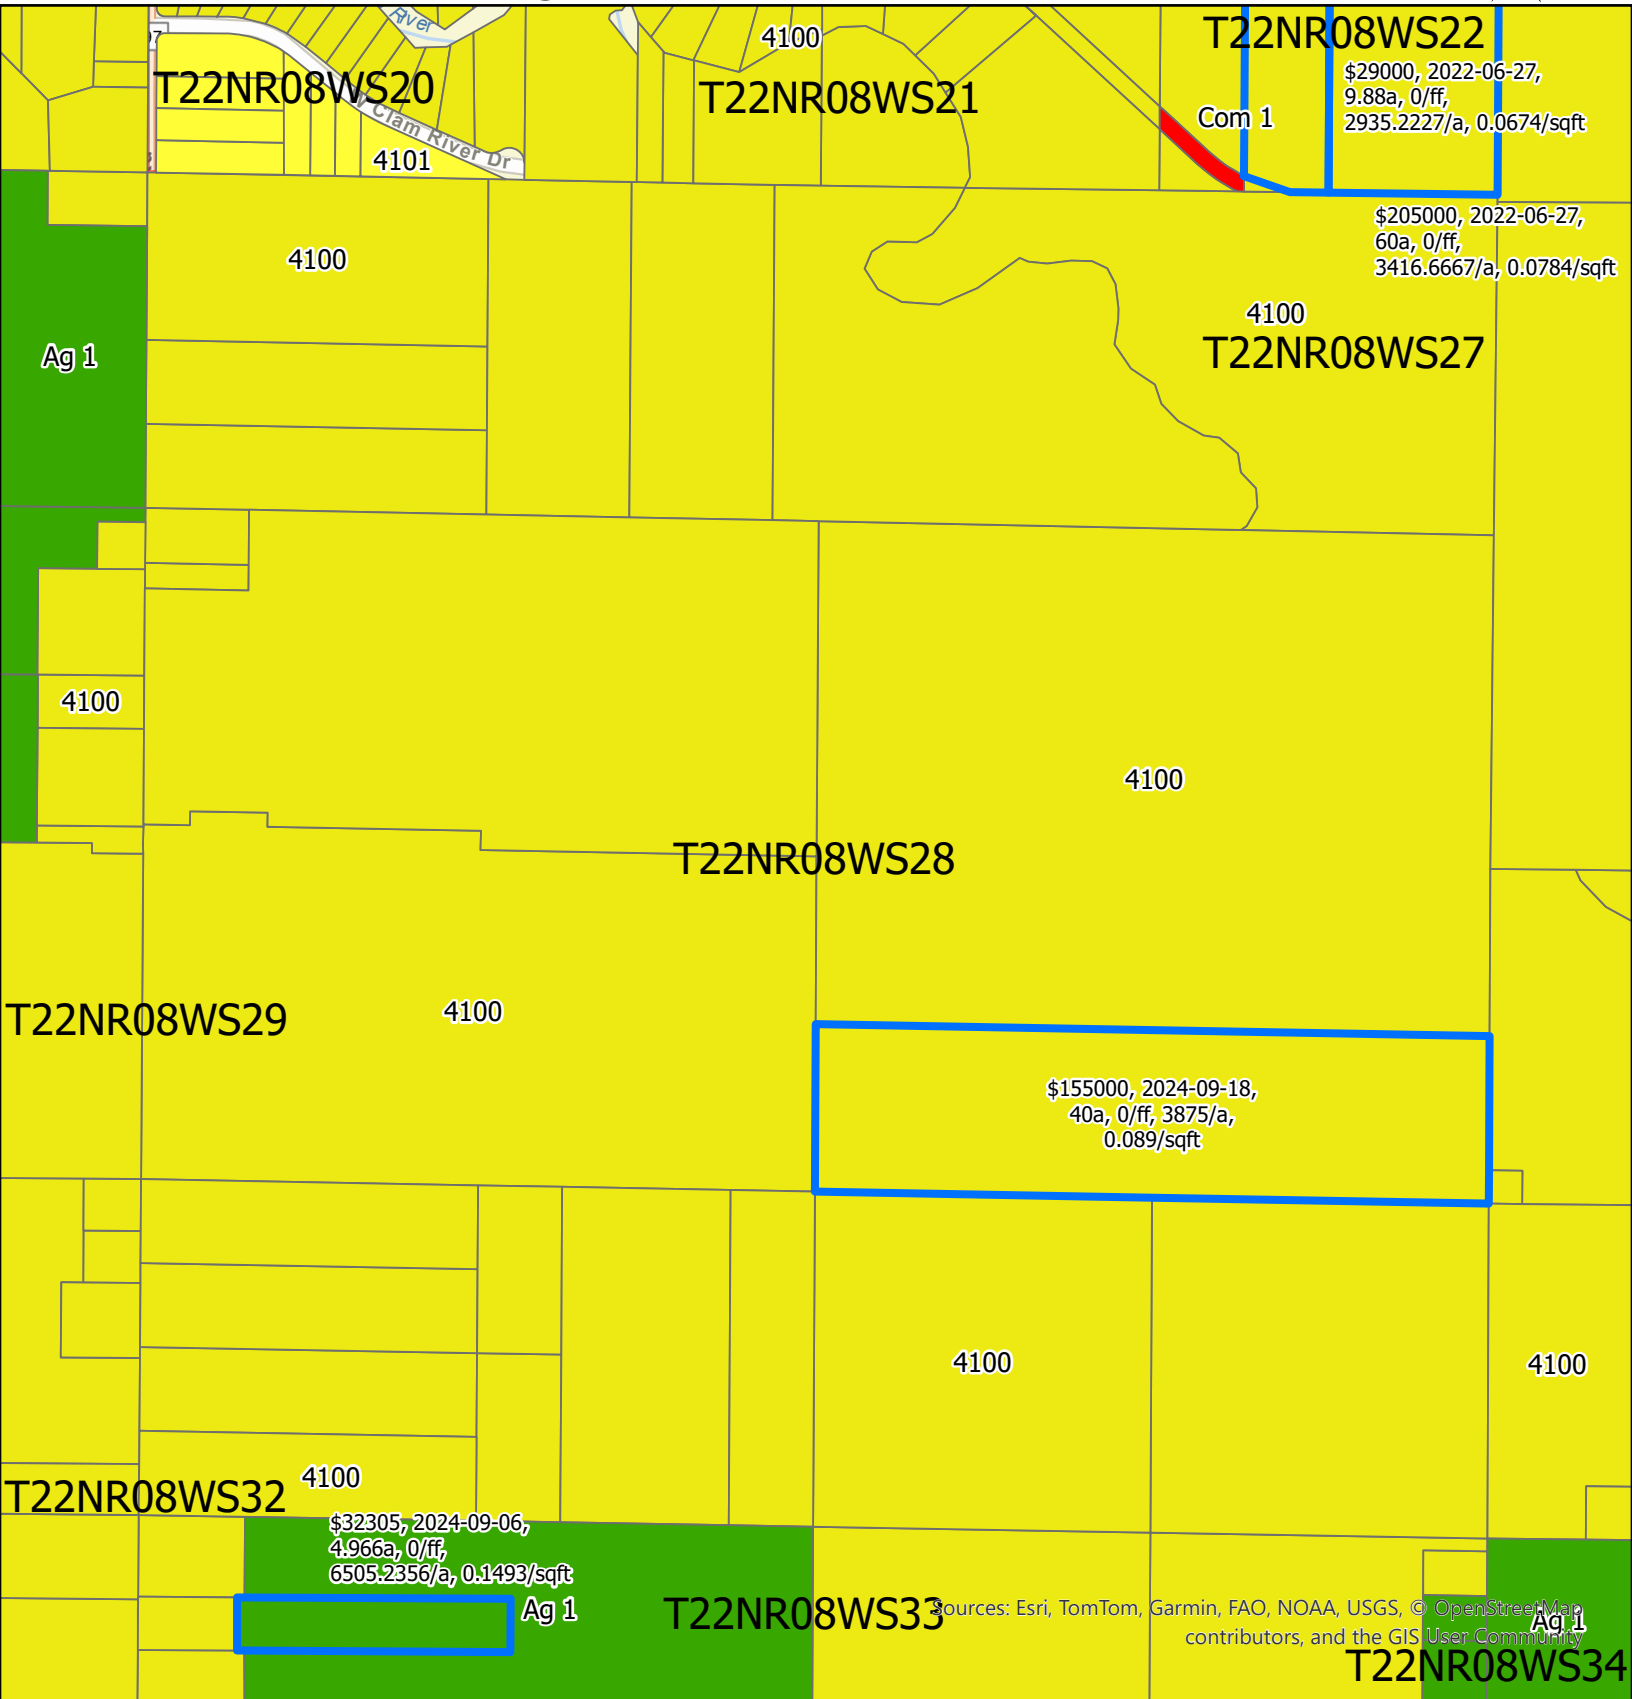

## Land Table Assignments & Vacant Land Sales 2024 - 2021

Sources: Esri, TomTom, Garmin, FAO, NOAA, USGS, © OpenStreetMap contributors, and the GIS User Community

Pages Sorted by Section Number  
See township web page for interactive map

# Lake Township Missaukee Land Table Assignments & Vacant Land Sales 2024 - 2021

Sources: Esri, TomTom, Garmin, FAO, NOAA, USGS, © OpenStreetMap contributors, and the GIS User Community

Pages Sorted by Section Number  
See township web page for interactive map