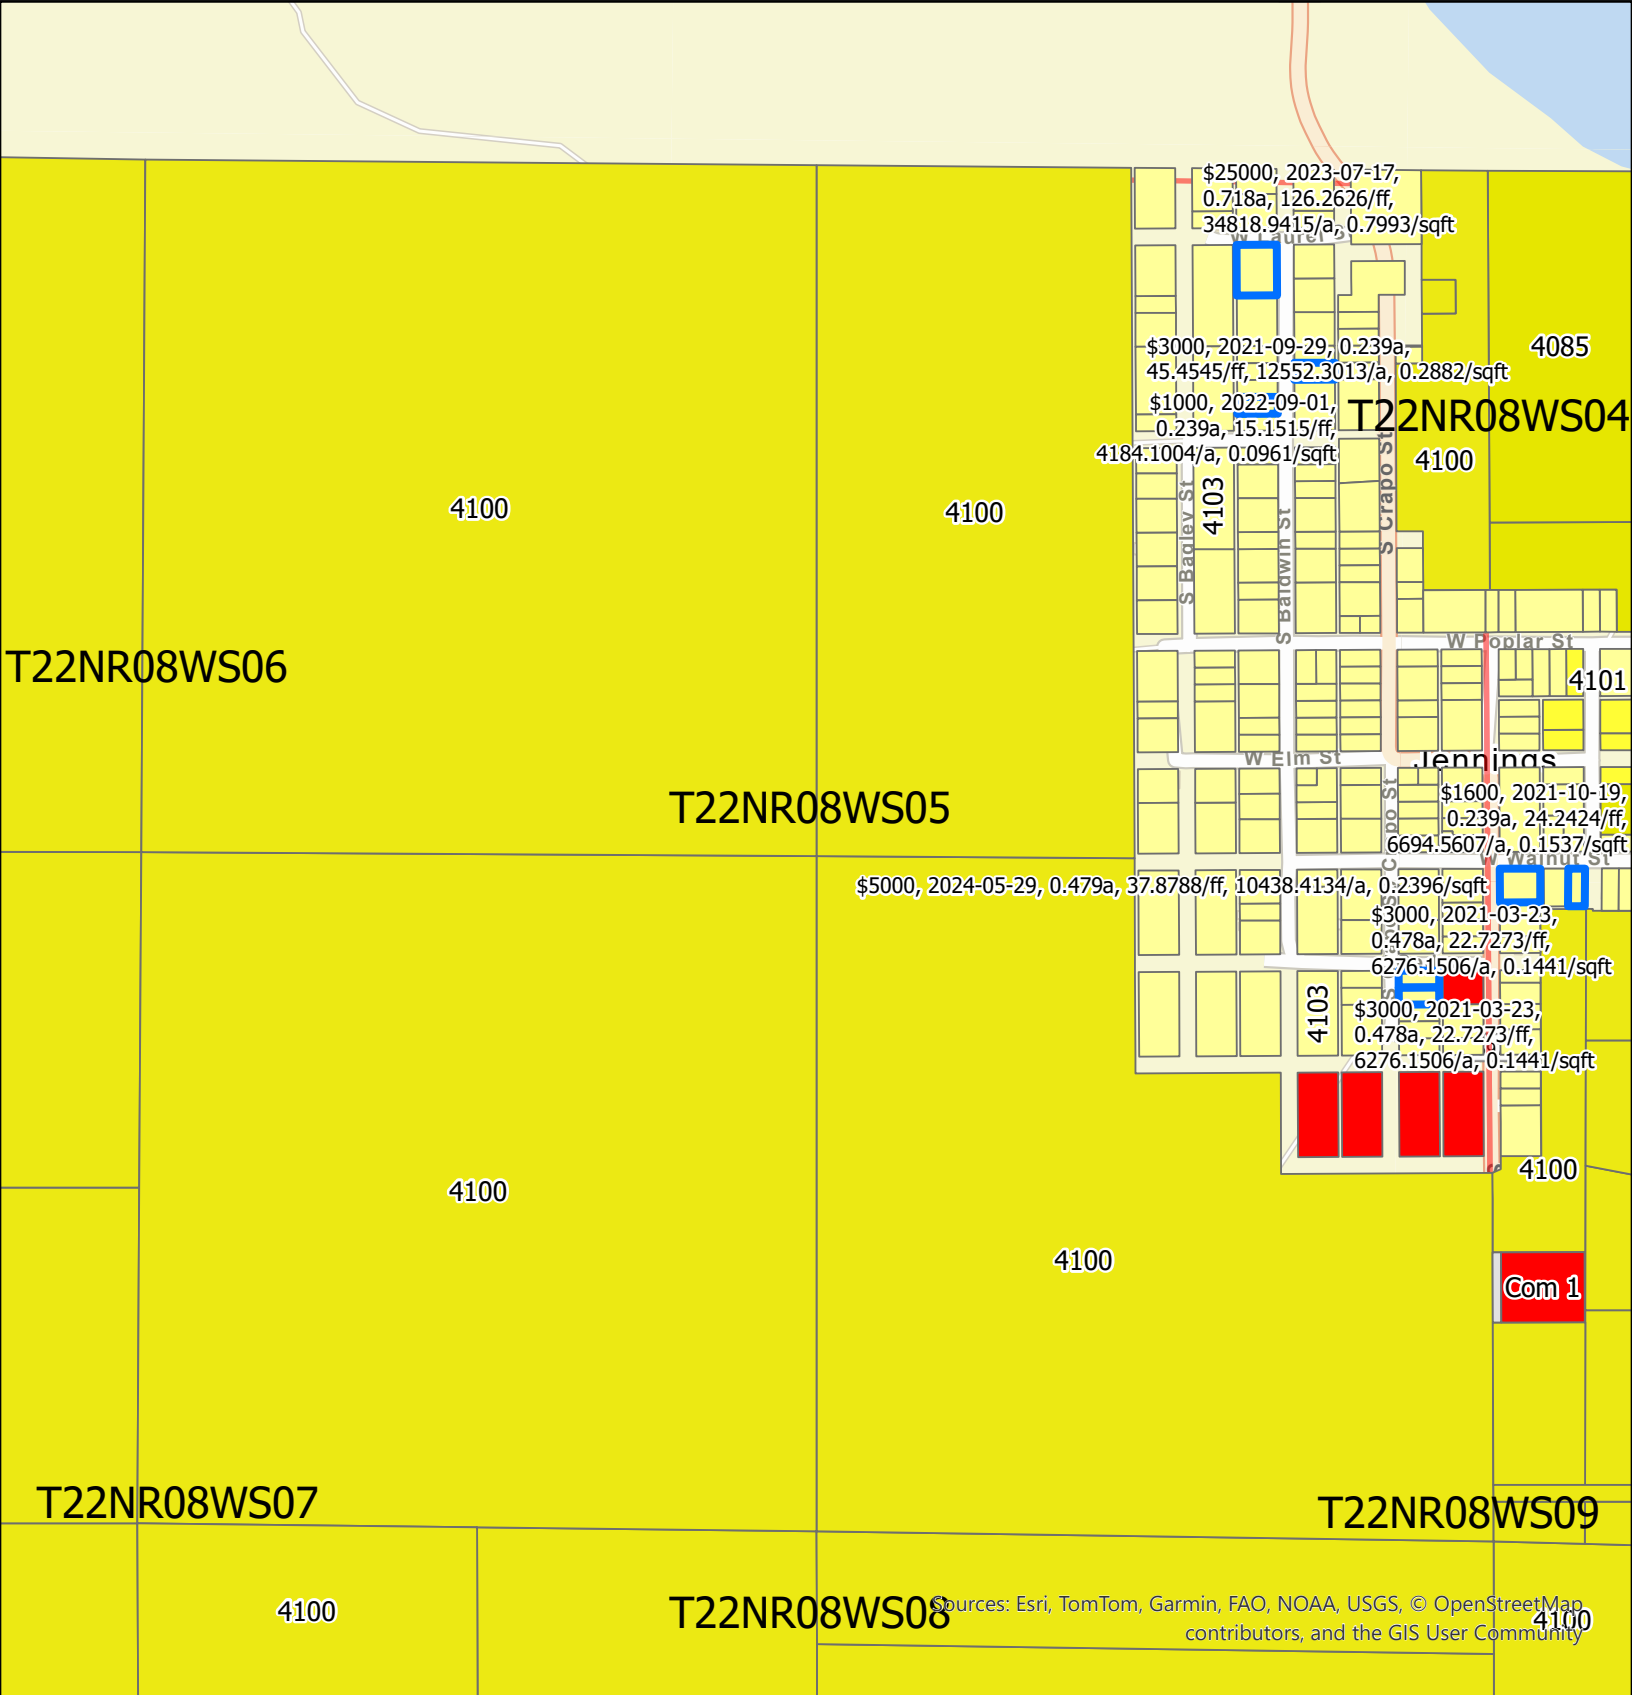

## Land Table Assignments & Vacant Land Sales 2024 - 2021

Sources: Esri, TomTom, Garmin, FAO, NOAA, USGS, © OpenStreetMap contributors, and the GIS User Community

Pages Sorted by Section Number  
See township web page for interactive map

# Lake Township Missaukee Land Table Assignments & Vacant Land Sales 2024 - 2021

Sources: Esri, TomTom, Garmin, FAO, NOAA, USGS, © OpenStreetMap contributors, and the GIS User Community

Pages Sorted by Section Number  
See township web page for interactive map