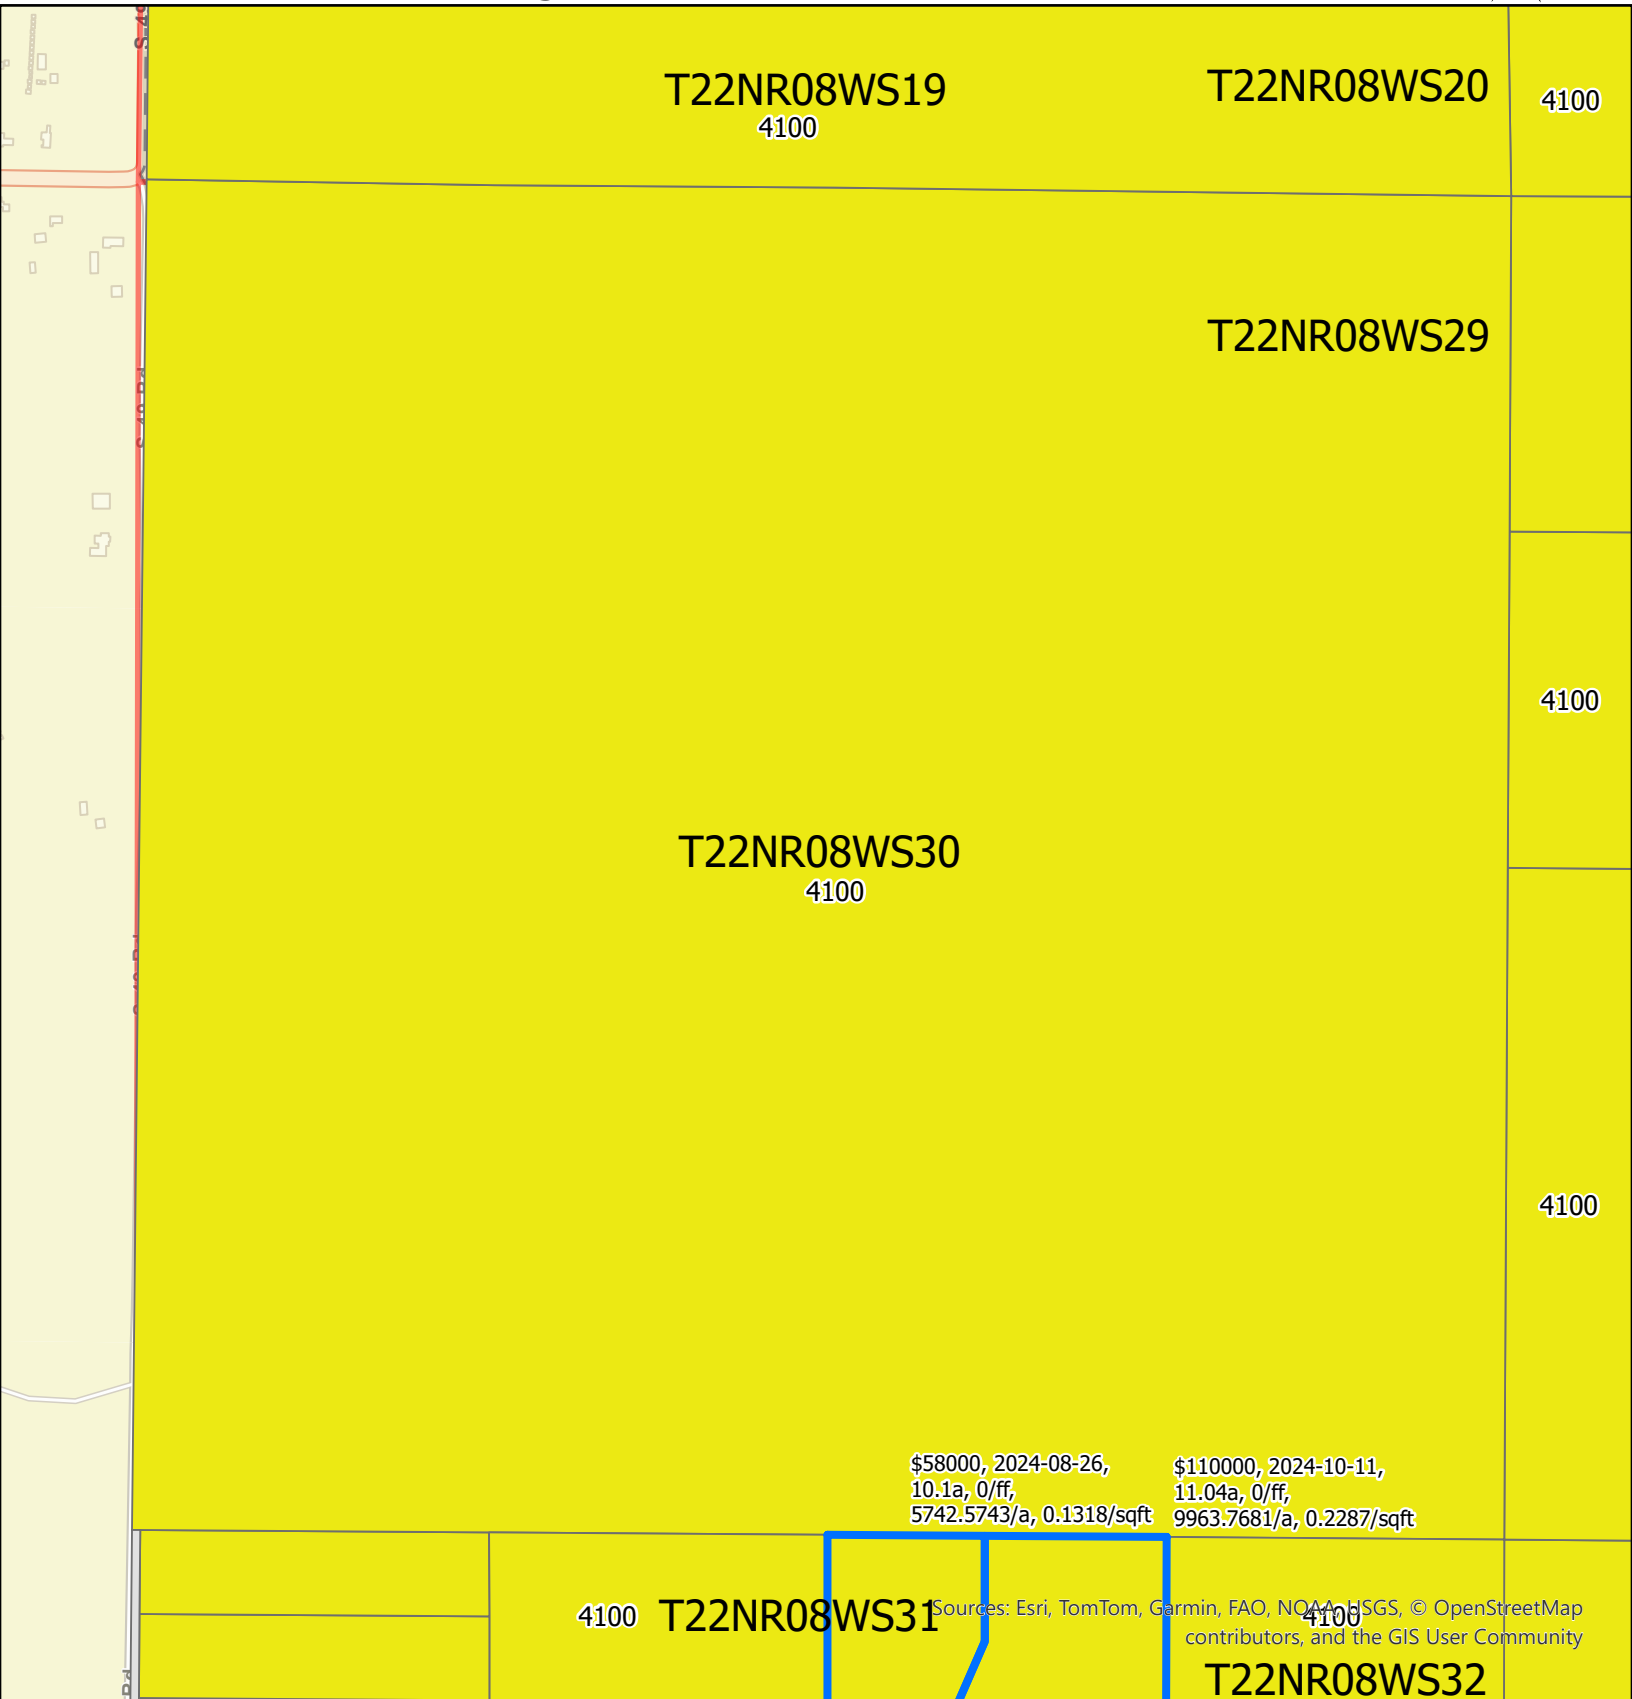

Lake Township Missaukee Land Table Assignments & Vacant Land Sales 2024 - 2021

Pages Sorted by Section Number
See township web page for interactive map