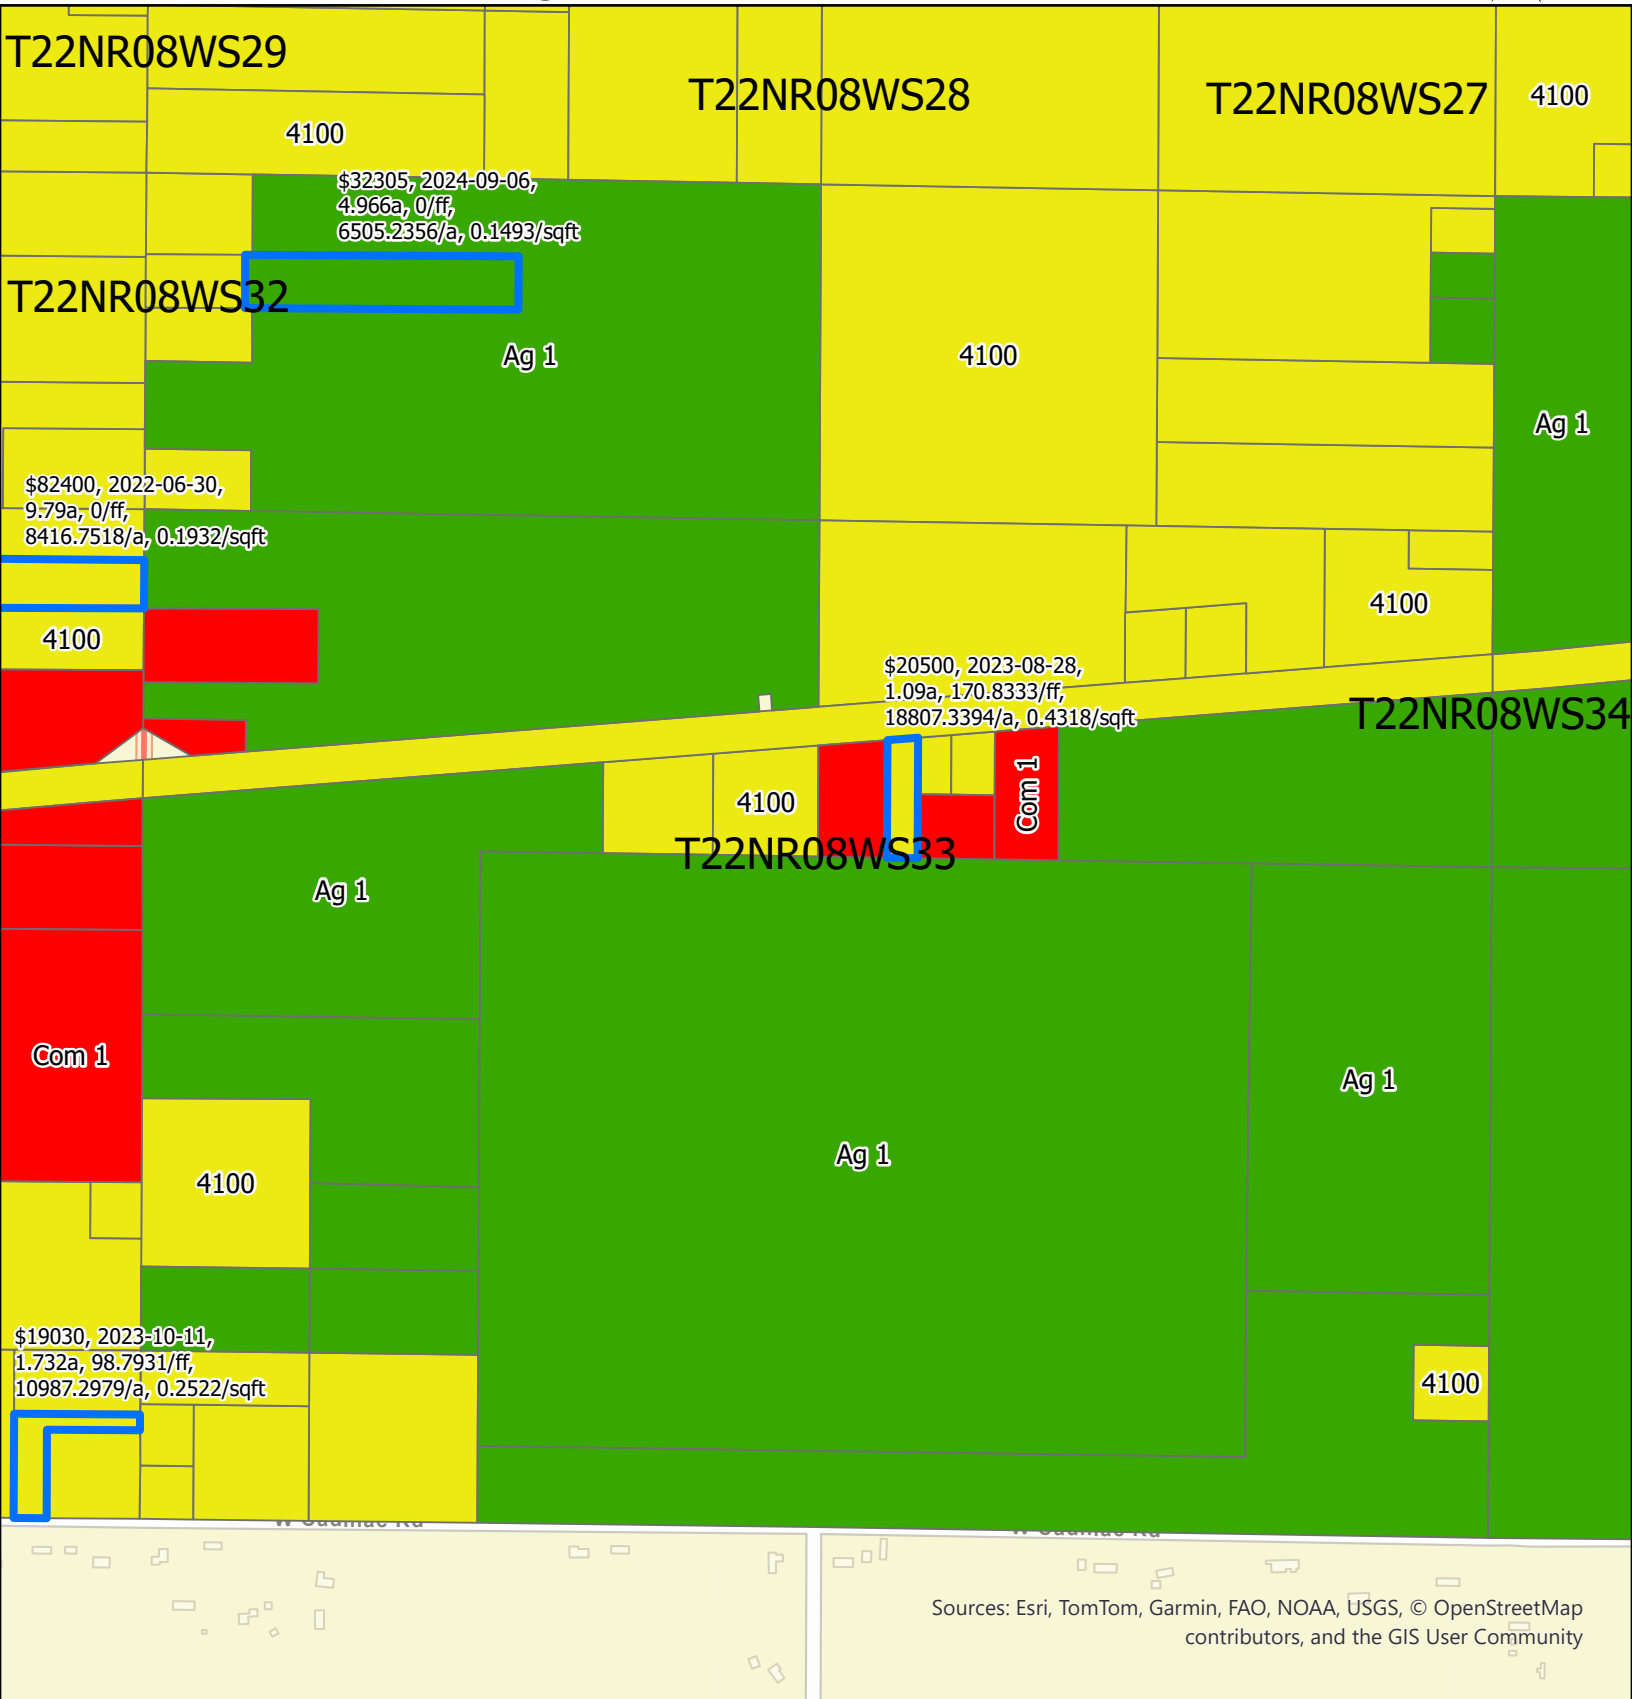

## Land Table Assignments & Vacant Land Sales 2024 - 2021

Sources: Esri, TomTom, Garmin, FAO, NOAA, USGS, © OpenStreetMap contributors, and the GIS User Community

Pages Sorted by Section Number  
See township web page for interactive map

# Lake Township Missaukee Land Table Assignments & Vacant Land Sales 2024 - 2021

Sources: Esri, TomTom, Garmin, FAO, NOAA, USGS, © OpenStreetMap contributors, and the GIS User Community

Pages Sorted by Section Number  
See township web page for interactive map