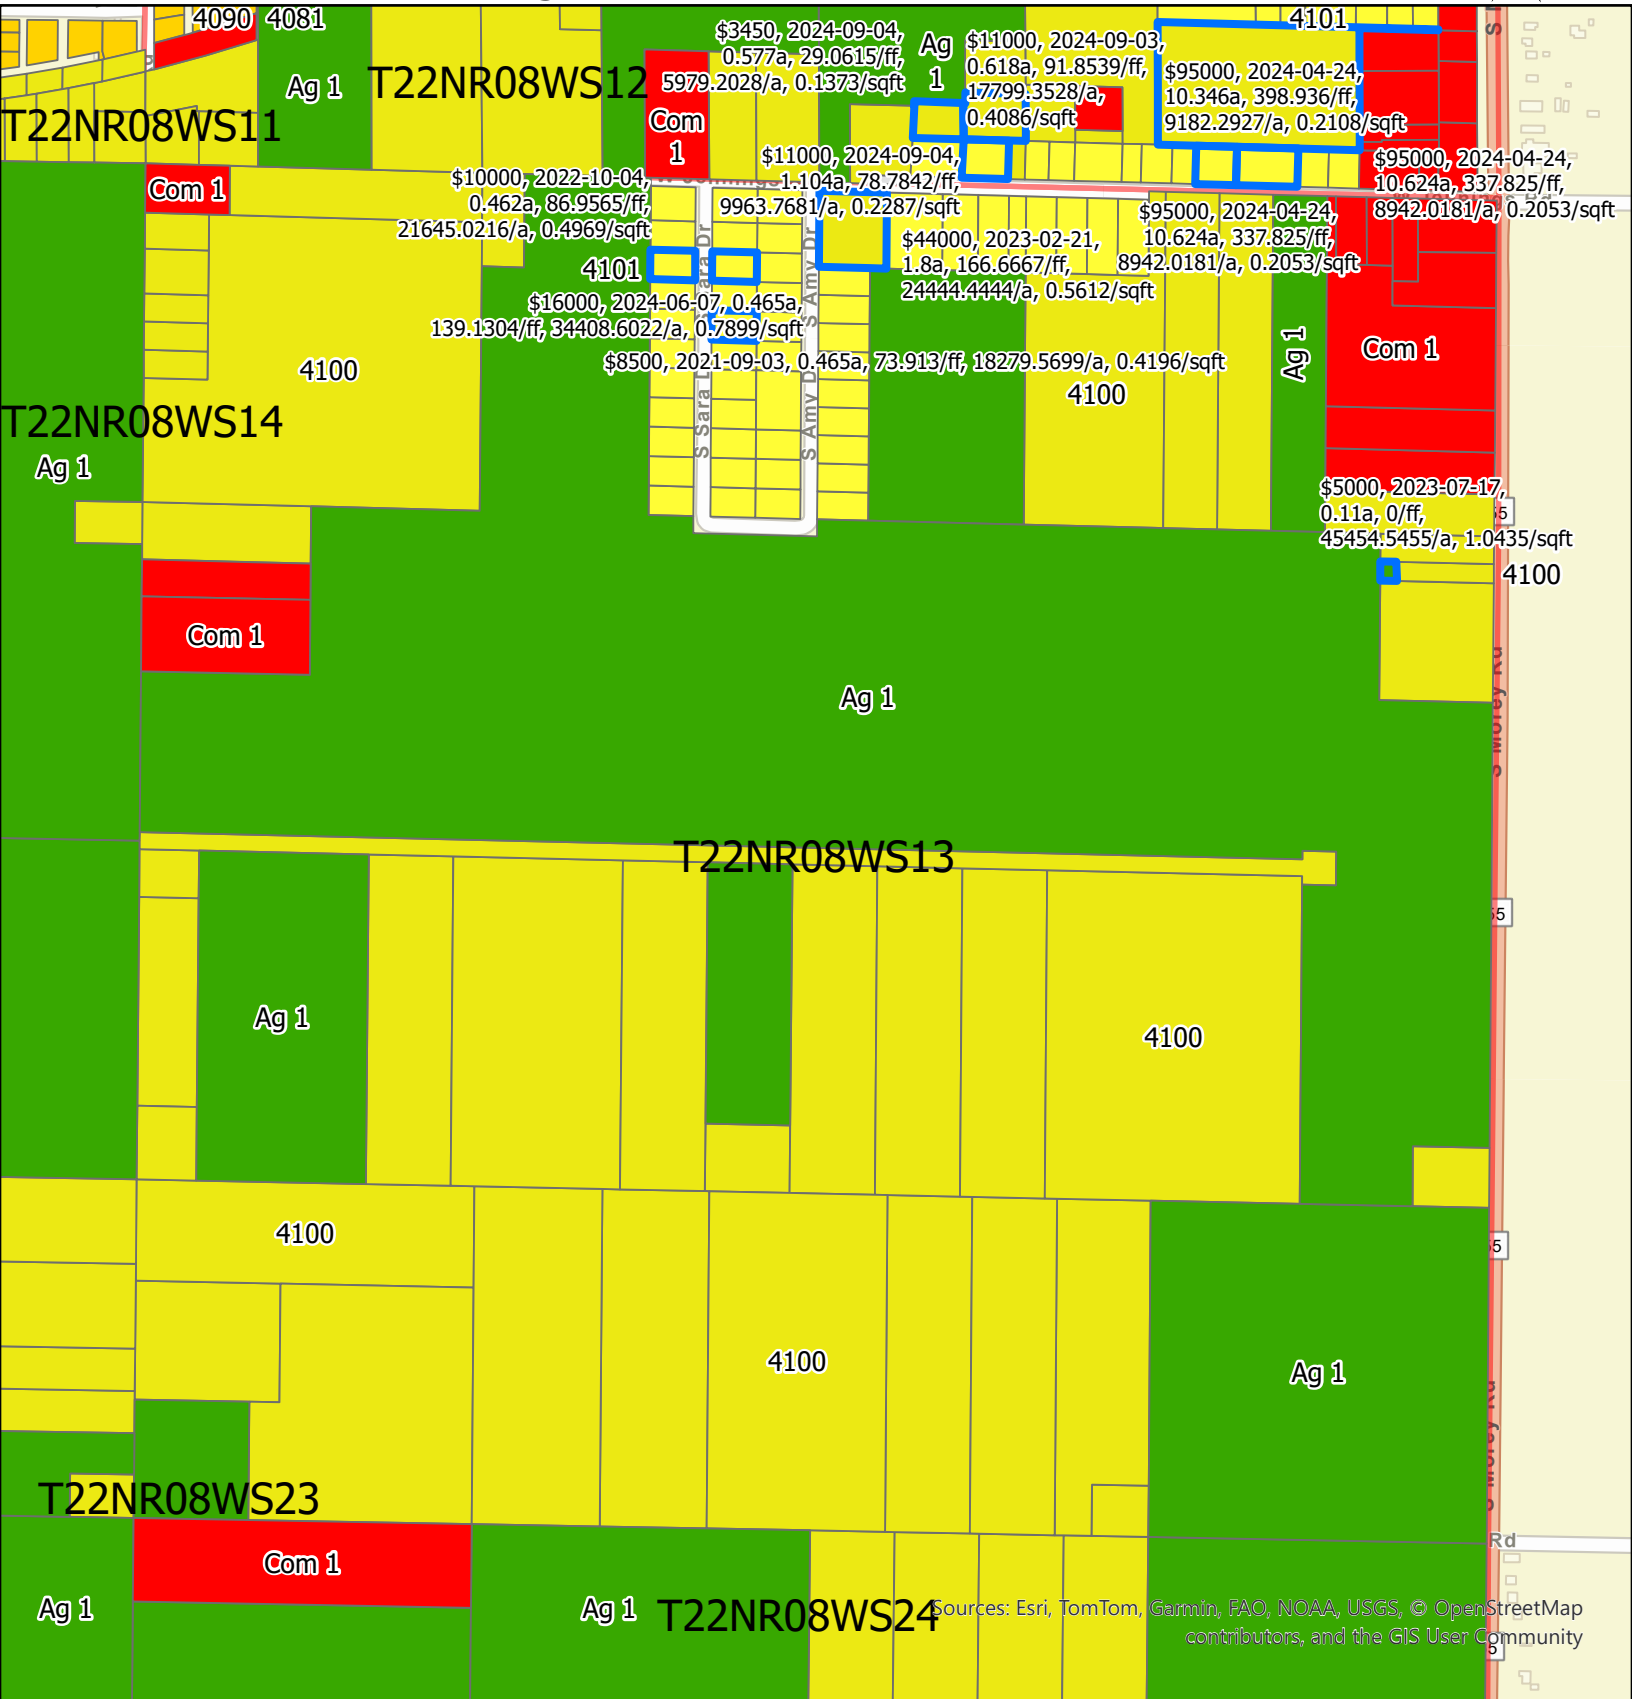

## Land Table Assignments & Vacant Land Sales 2024 - 2021

Pages Sorted by Section Number  
See township web page for interactive map

# Lake Township Missaukee Land Table Assignments & Vacant Land Sales 2024 - 2021

Pages Sorted by Section Number  
See township web page for interactive map

## Land Table Assignments & Vacant Land Sales 2024 - 2021

Sources: Esri, TomTom, Garmin, FAO, NOAA, USGS, © OpenStreetMap contributors, and the GIS User Community

Pages Sorted by Section Number  
See township web page for interactive map