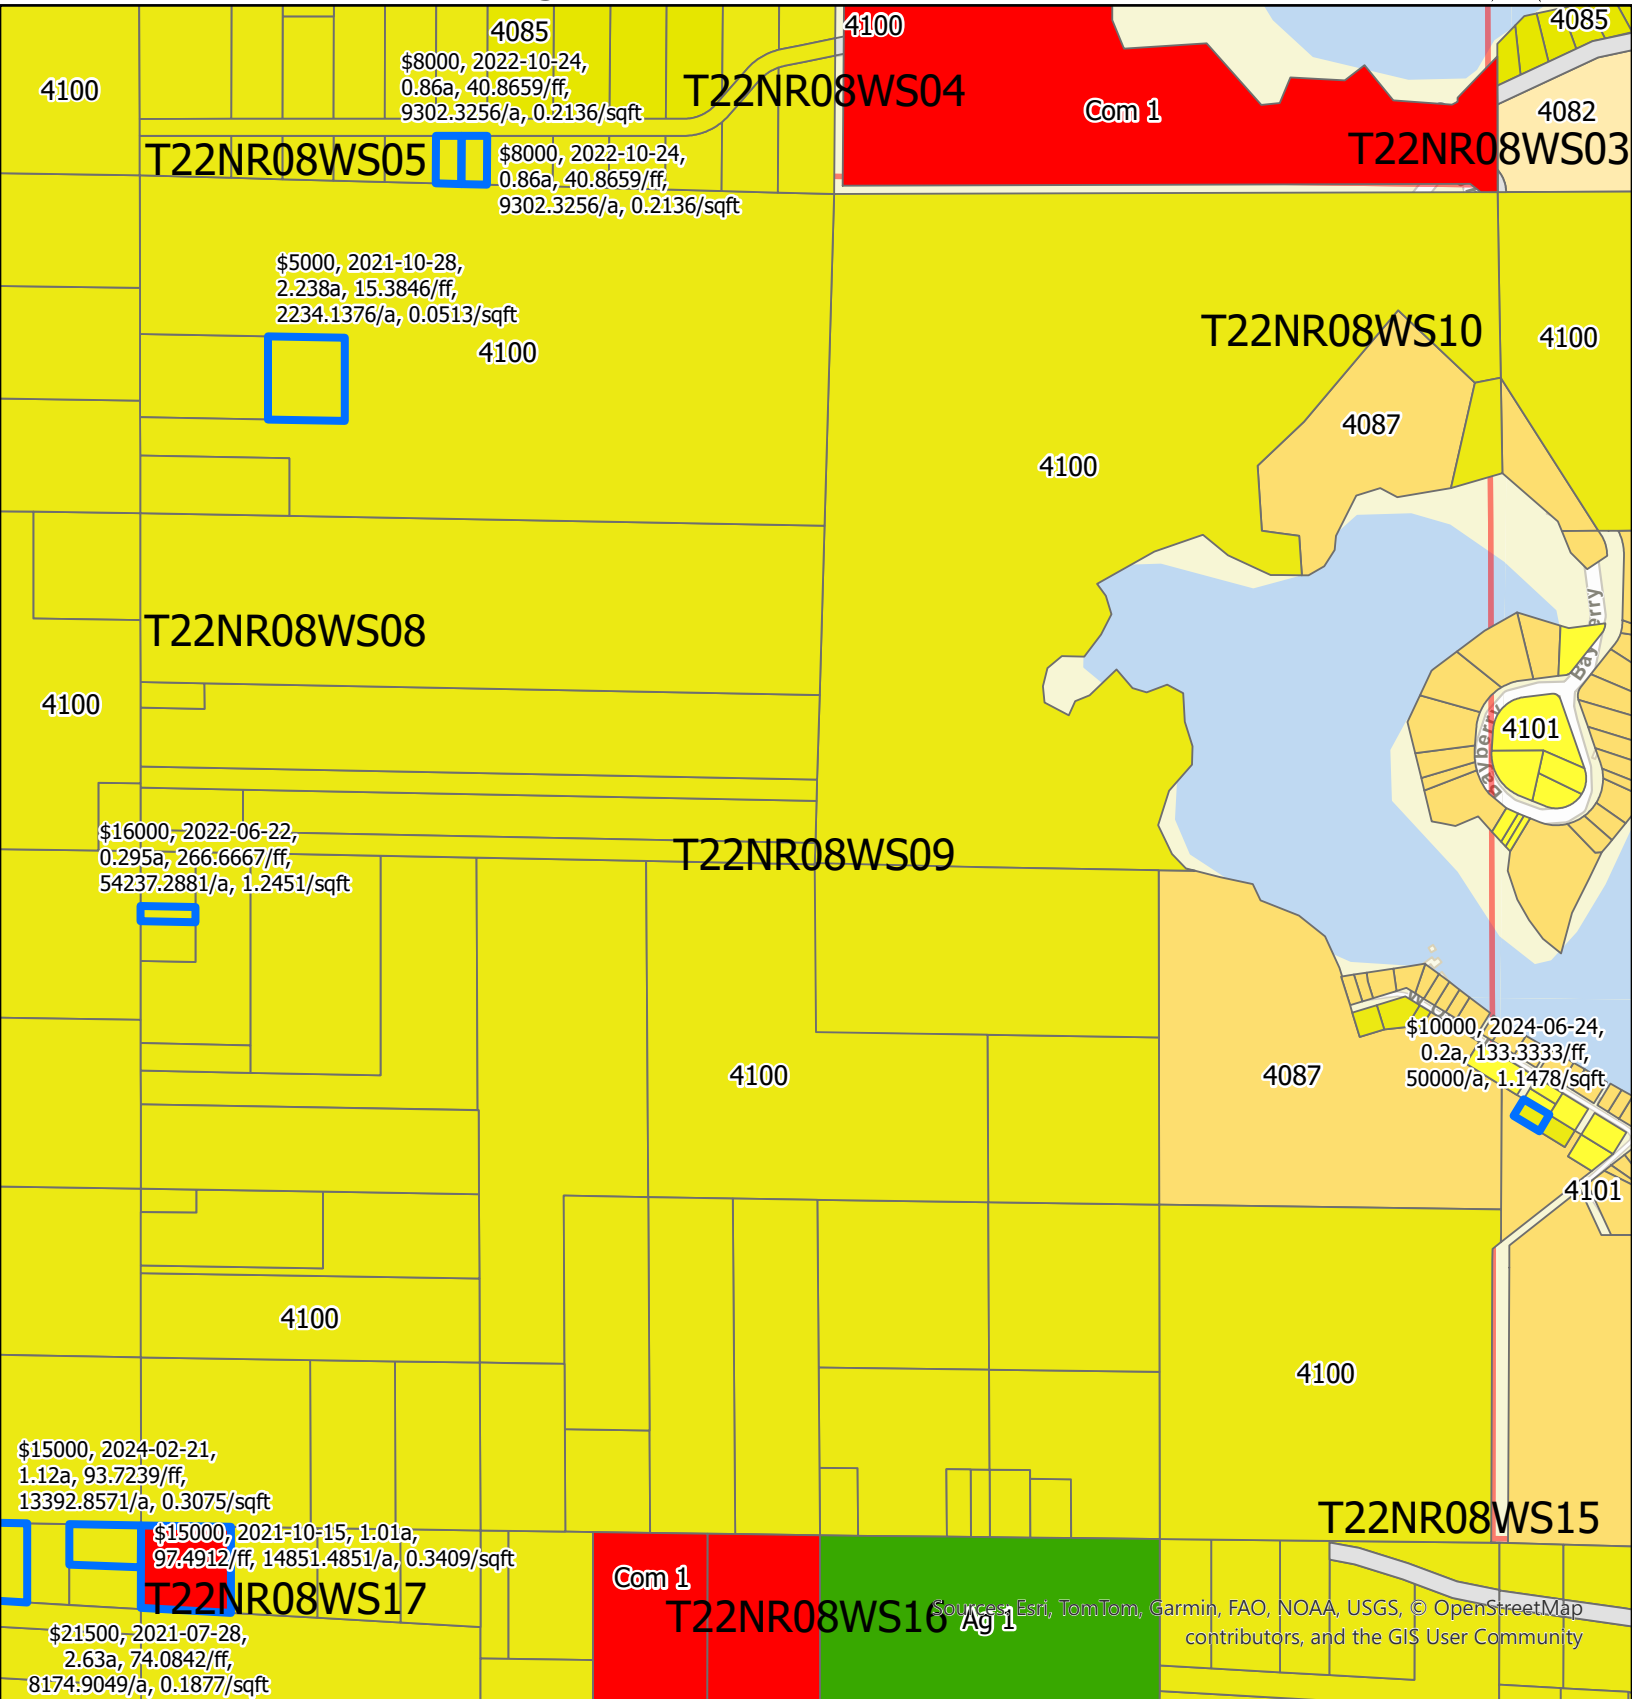

# Lake Township Missaukee Land Table Assignments & Vacant Land Sales 2024 - 2021

Sources: Esri, TomTom, Garmin, FAO, NOAA, USGS, StreetMap

Pages Sorted by Section Number  
See township web page for interactive map

# Lake Township Missaukee Land Table Assignments & Vacant Land Sales 2024 - 2021

Sources: Esri, TomTom, Garmin, FAO, NOAA, USGS, © OpenStreetMap contributors, and the GIS User Community

Pages Sorted by Section Number  
See township web page for interactive map