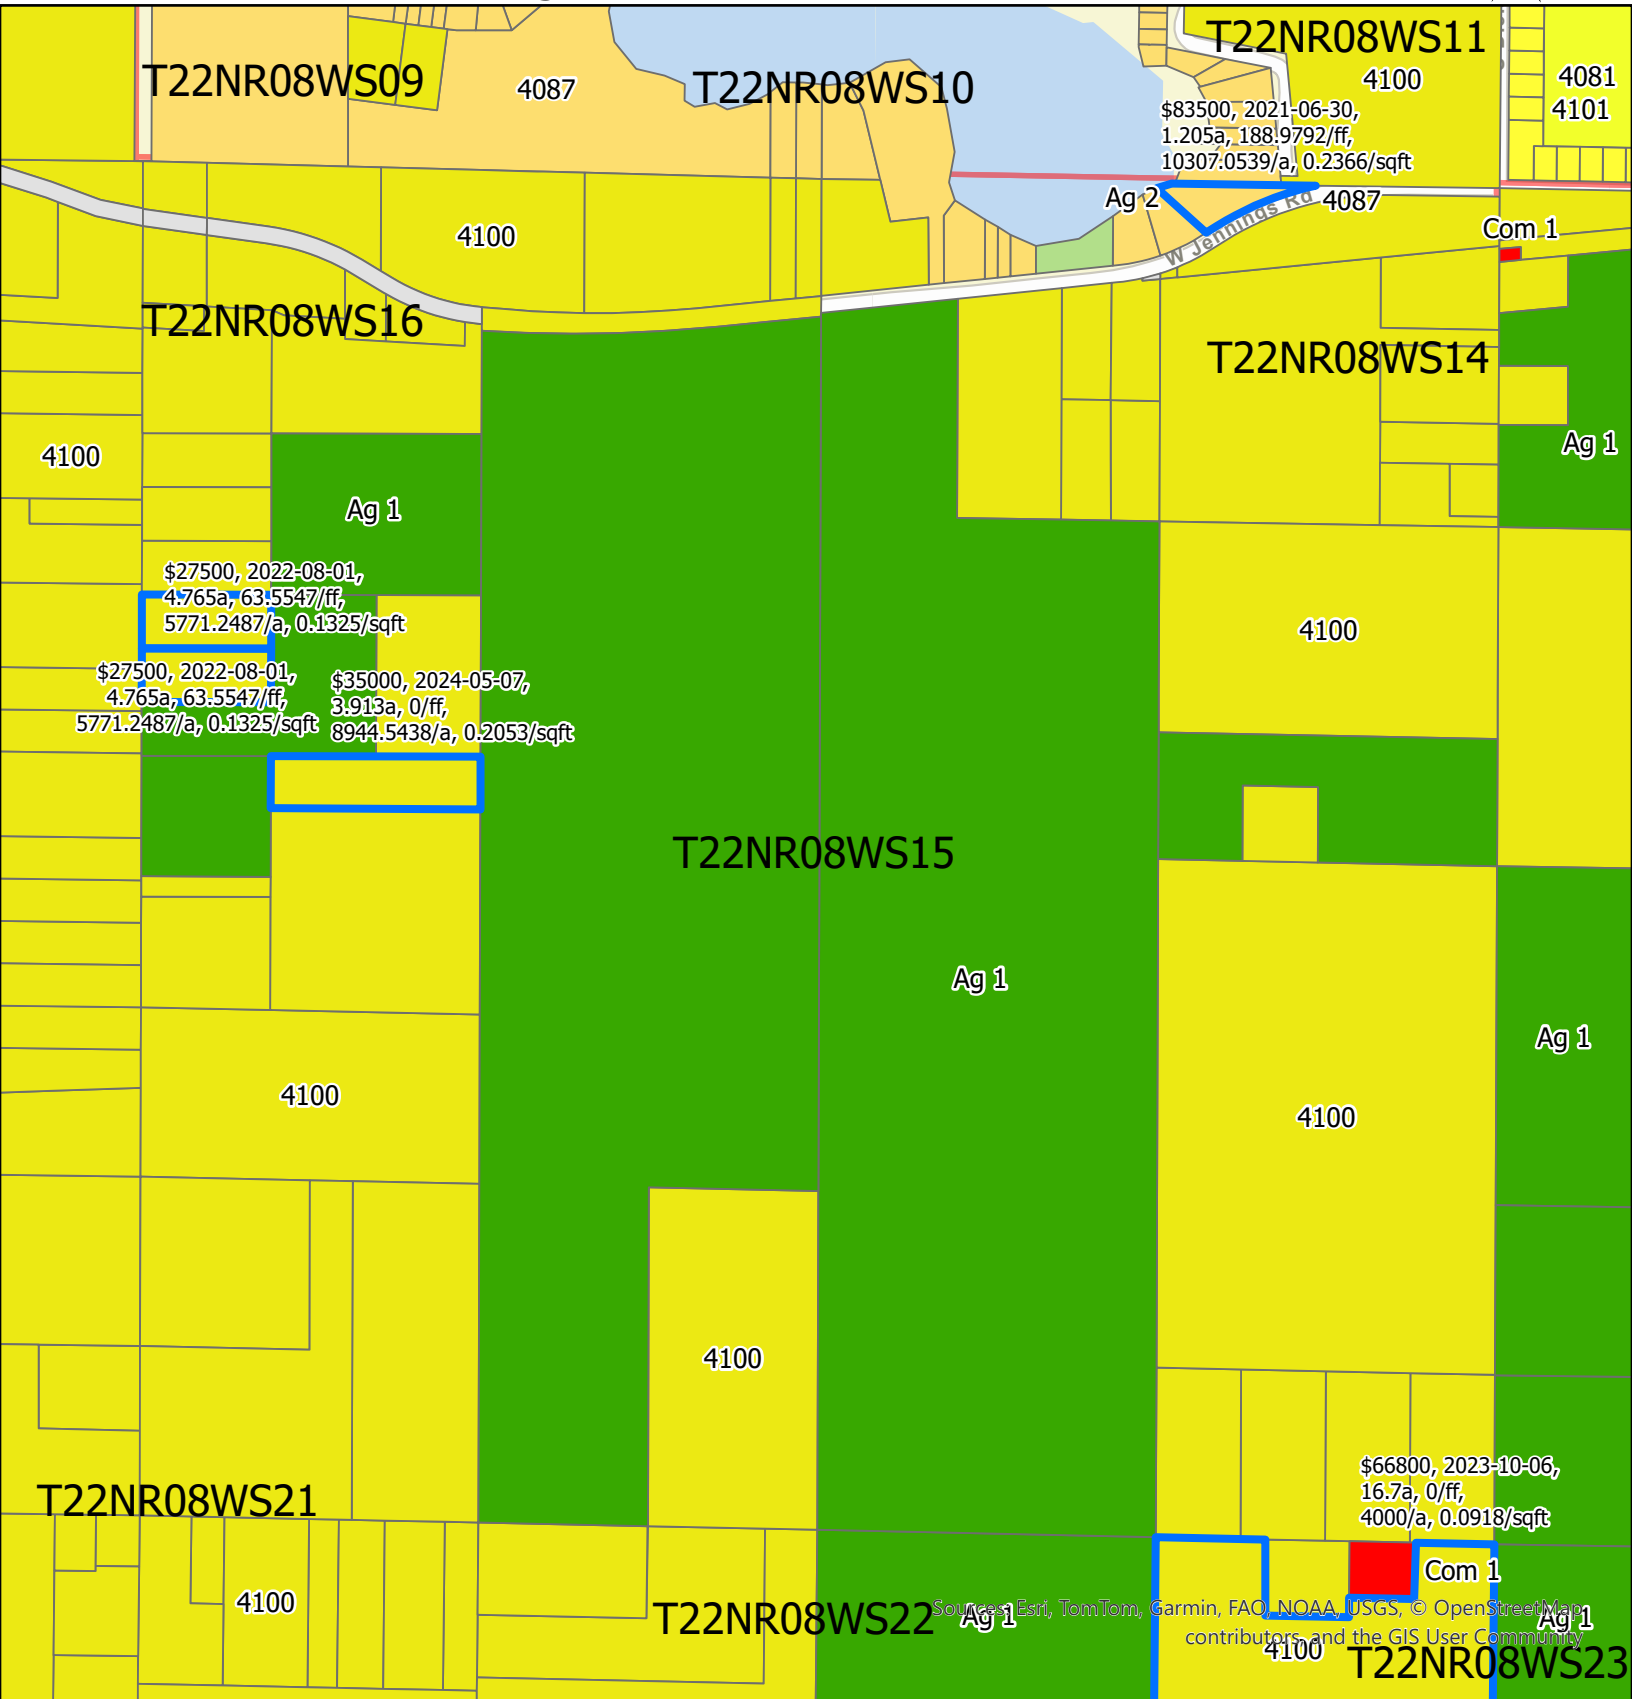

## Land Table Assignments & Vacant Land Sales 2024 - 2021

Sources: Esri, TomTom, Garmin, FAO, NOAA, USGS, © OpenStreetMap contributors, and the GIS User Community

Pages Sorted by Section Number  
See township web page for interactive map

# Lake Township Missaukee Land Table Assignments & Vacant Land Sales 2024 - 2021

Sources: Esri, TomTom, Garmin, FAO, NOAA, USGS, © OpenStreetMap contributors, and the GIS User Community

Pages Sorted by Section Number  
See township web page for interactive map

# Lake Township Missaukee Land Table Assignments & Vacant Land Sales 2024 - 2021

Source: Esri, TomTom, Garmin, FAO, NOAA, USGS, © OpenStreetMap contributors, and the GIS User Community

Pages Sorted by Section Number  
See township web page for interactive map