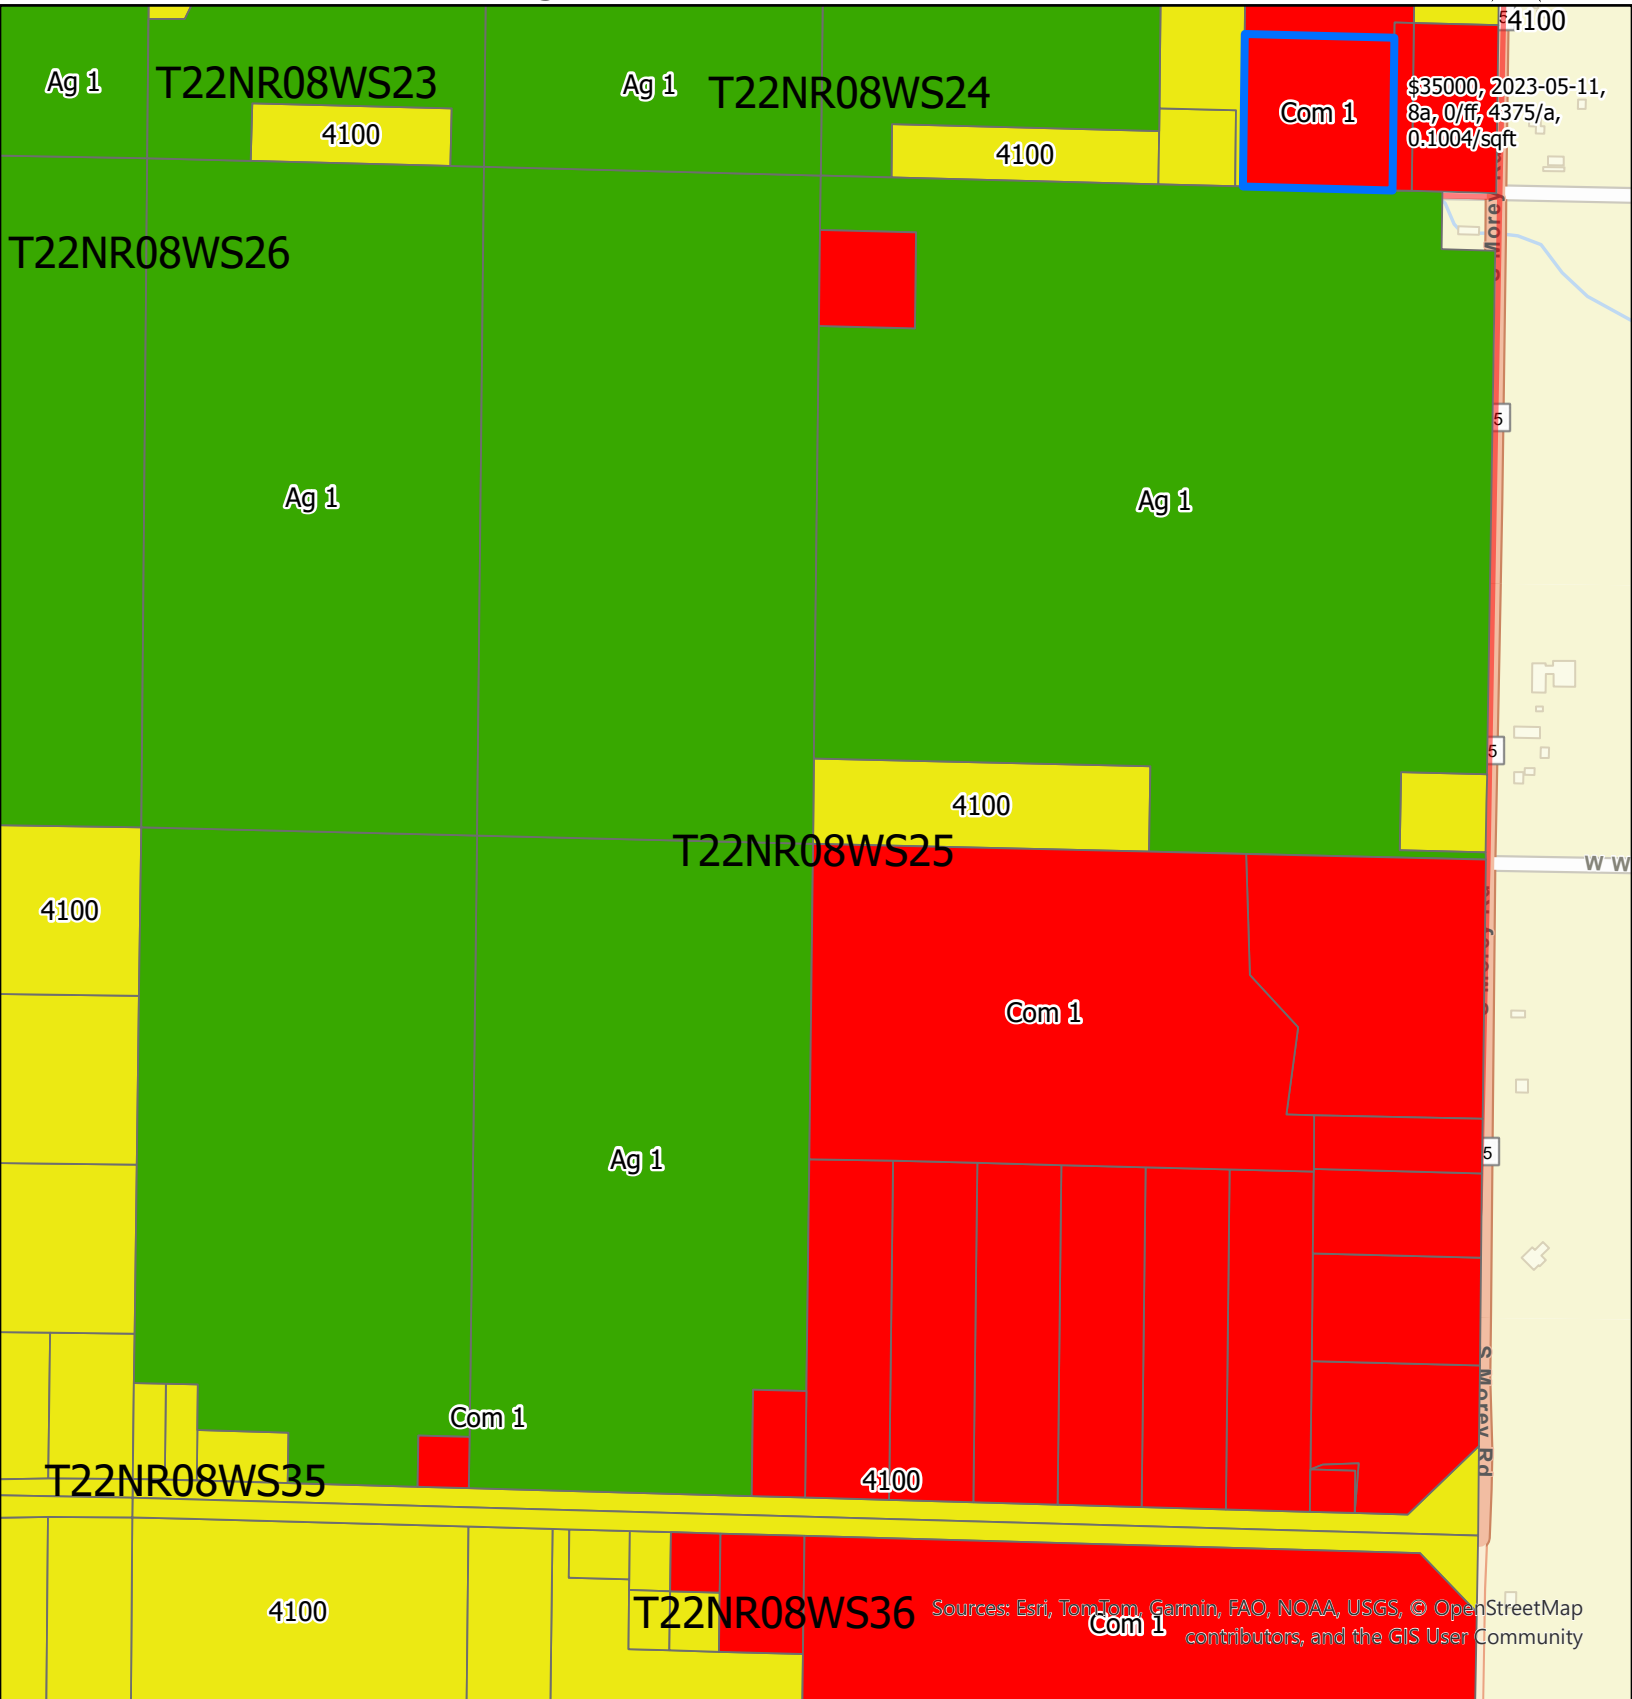

# Lake Township Missaukee Land Table Assignments & Vacant Land Sales 2024 - 2021

Sources: Esri, TomTom, Garmin, FAO, NOAA, USGS, © OpenStreetMap contributors, and the GIS User Community

Pages Sorted by Section Number  
See township web page for interactive map

# Lake Township Missaukee Land Table Assignments & Vacant Land Sales 2024 - 2021

Pages Sorted by Section Number  
See township web page for interactive map

Page Name: 22N08W24

# Lake Township Missaukee Land Table Assignments & Vacant Land Sales 2024 - 2021

Pages Sorted by Section Number  
See township web page for interactive map

Page Name: 22N08W25