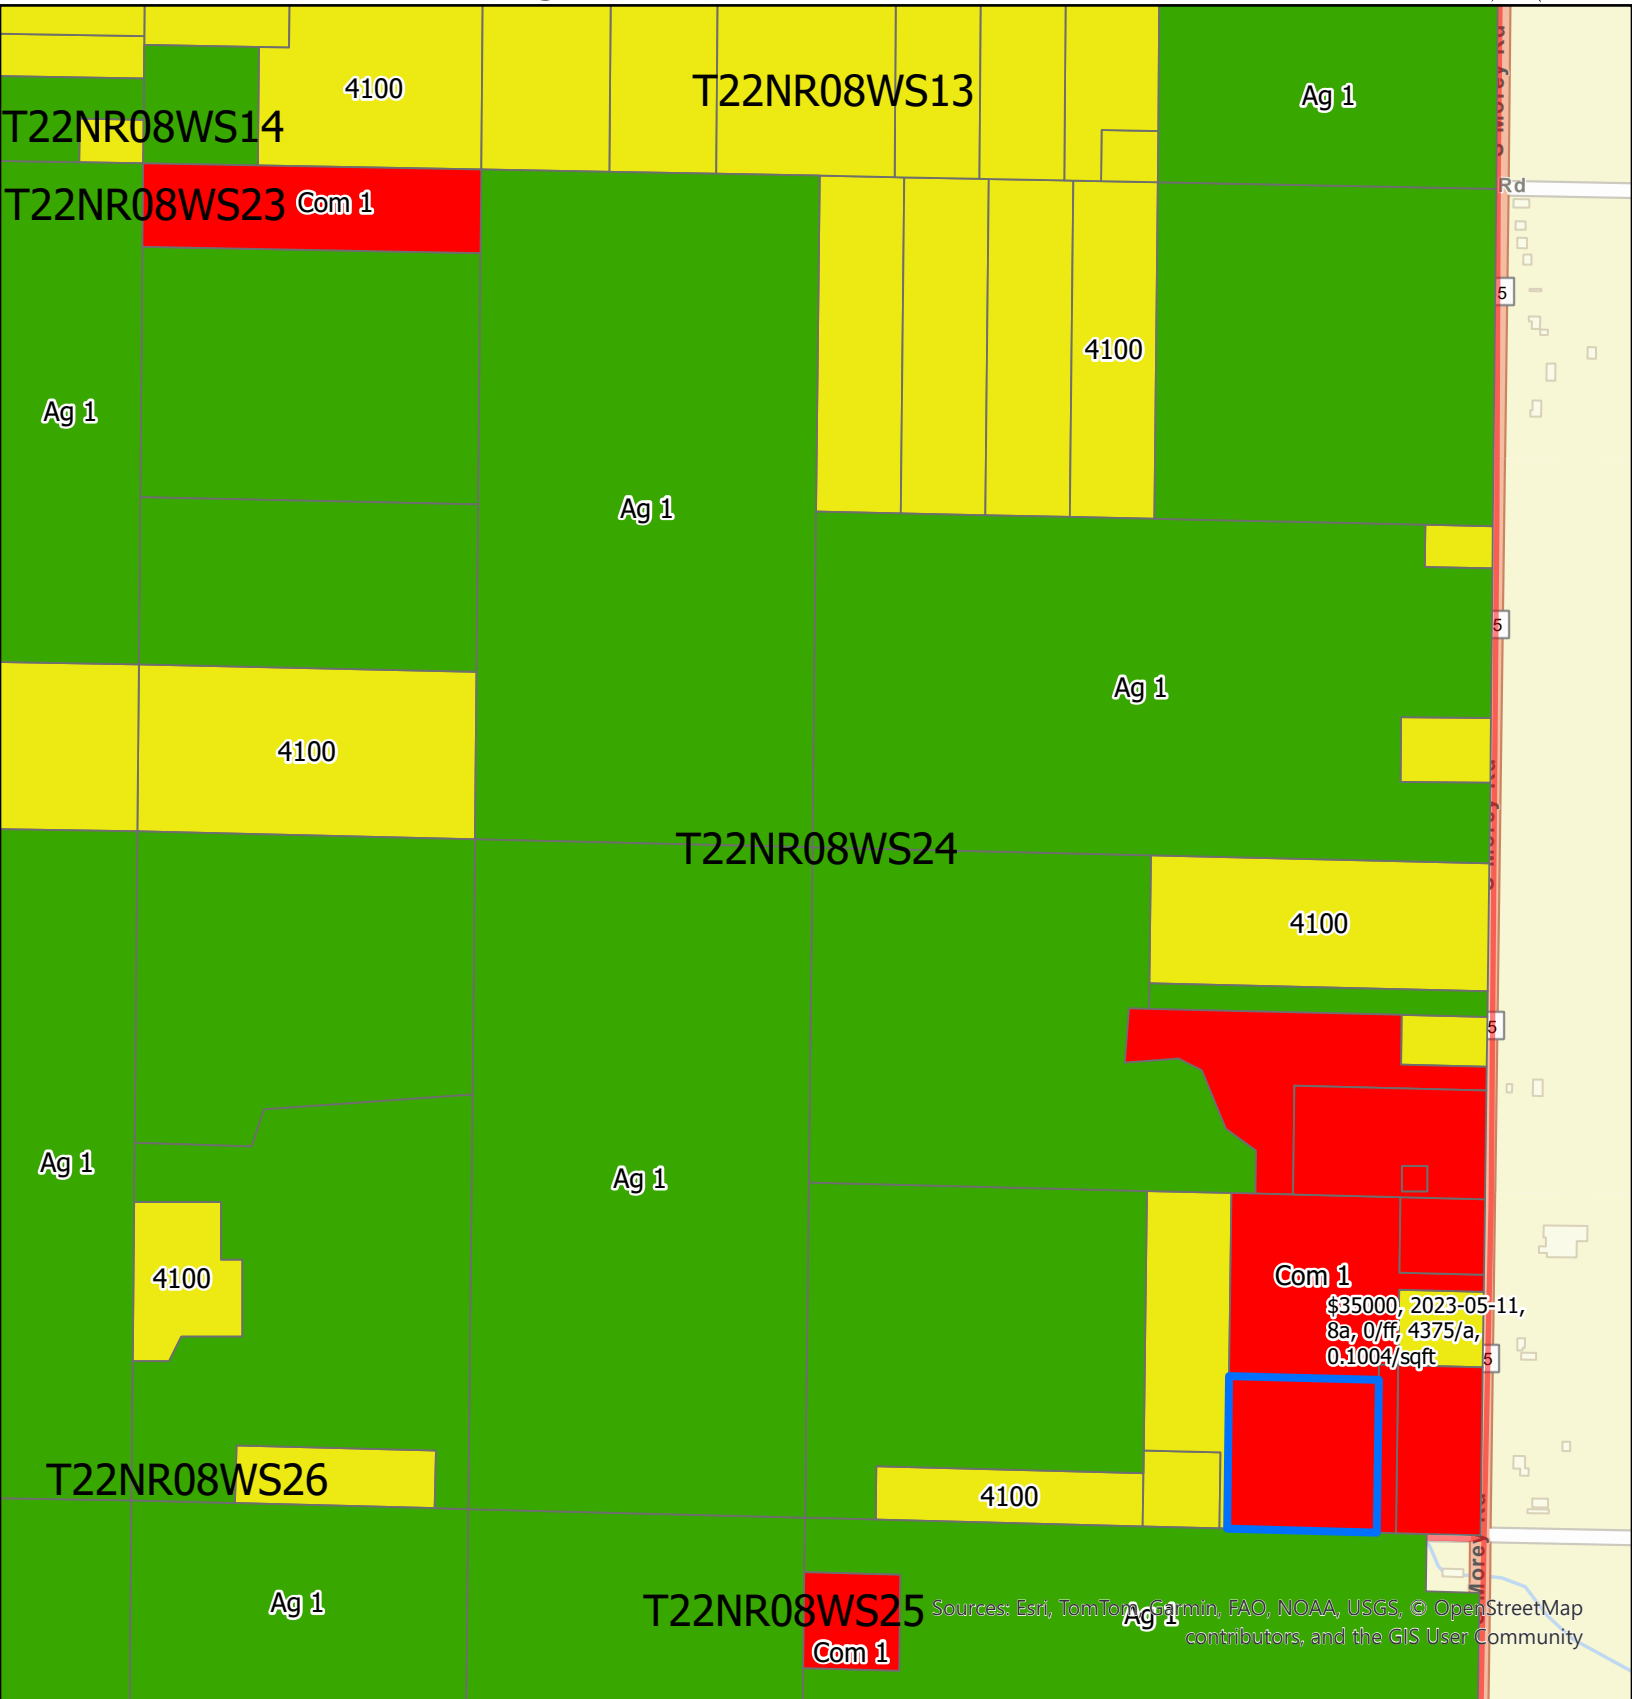

# Lake Township Missaukee Land Table Assignments & Vacant Land Sales 2024 - 2021

Sources: Esri, TomTom, Garmin, FAO, NOAA, USGS, © OpenStreetMap contributors, and the GIS User Community

Pages Sorted by Section Number  
See township web page for interactive map

# Lake Township Missaukee Land Table Assignments & Vacant Land Sales 2024 - 2021

Pages Sorted by Section Number  
See township web page for interactive map

Page Name: 22N08W24