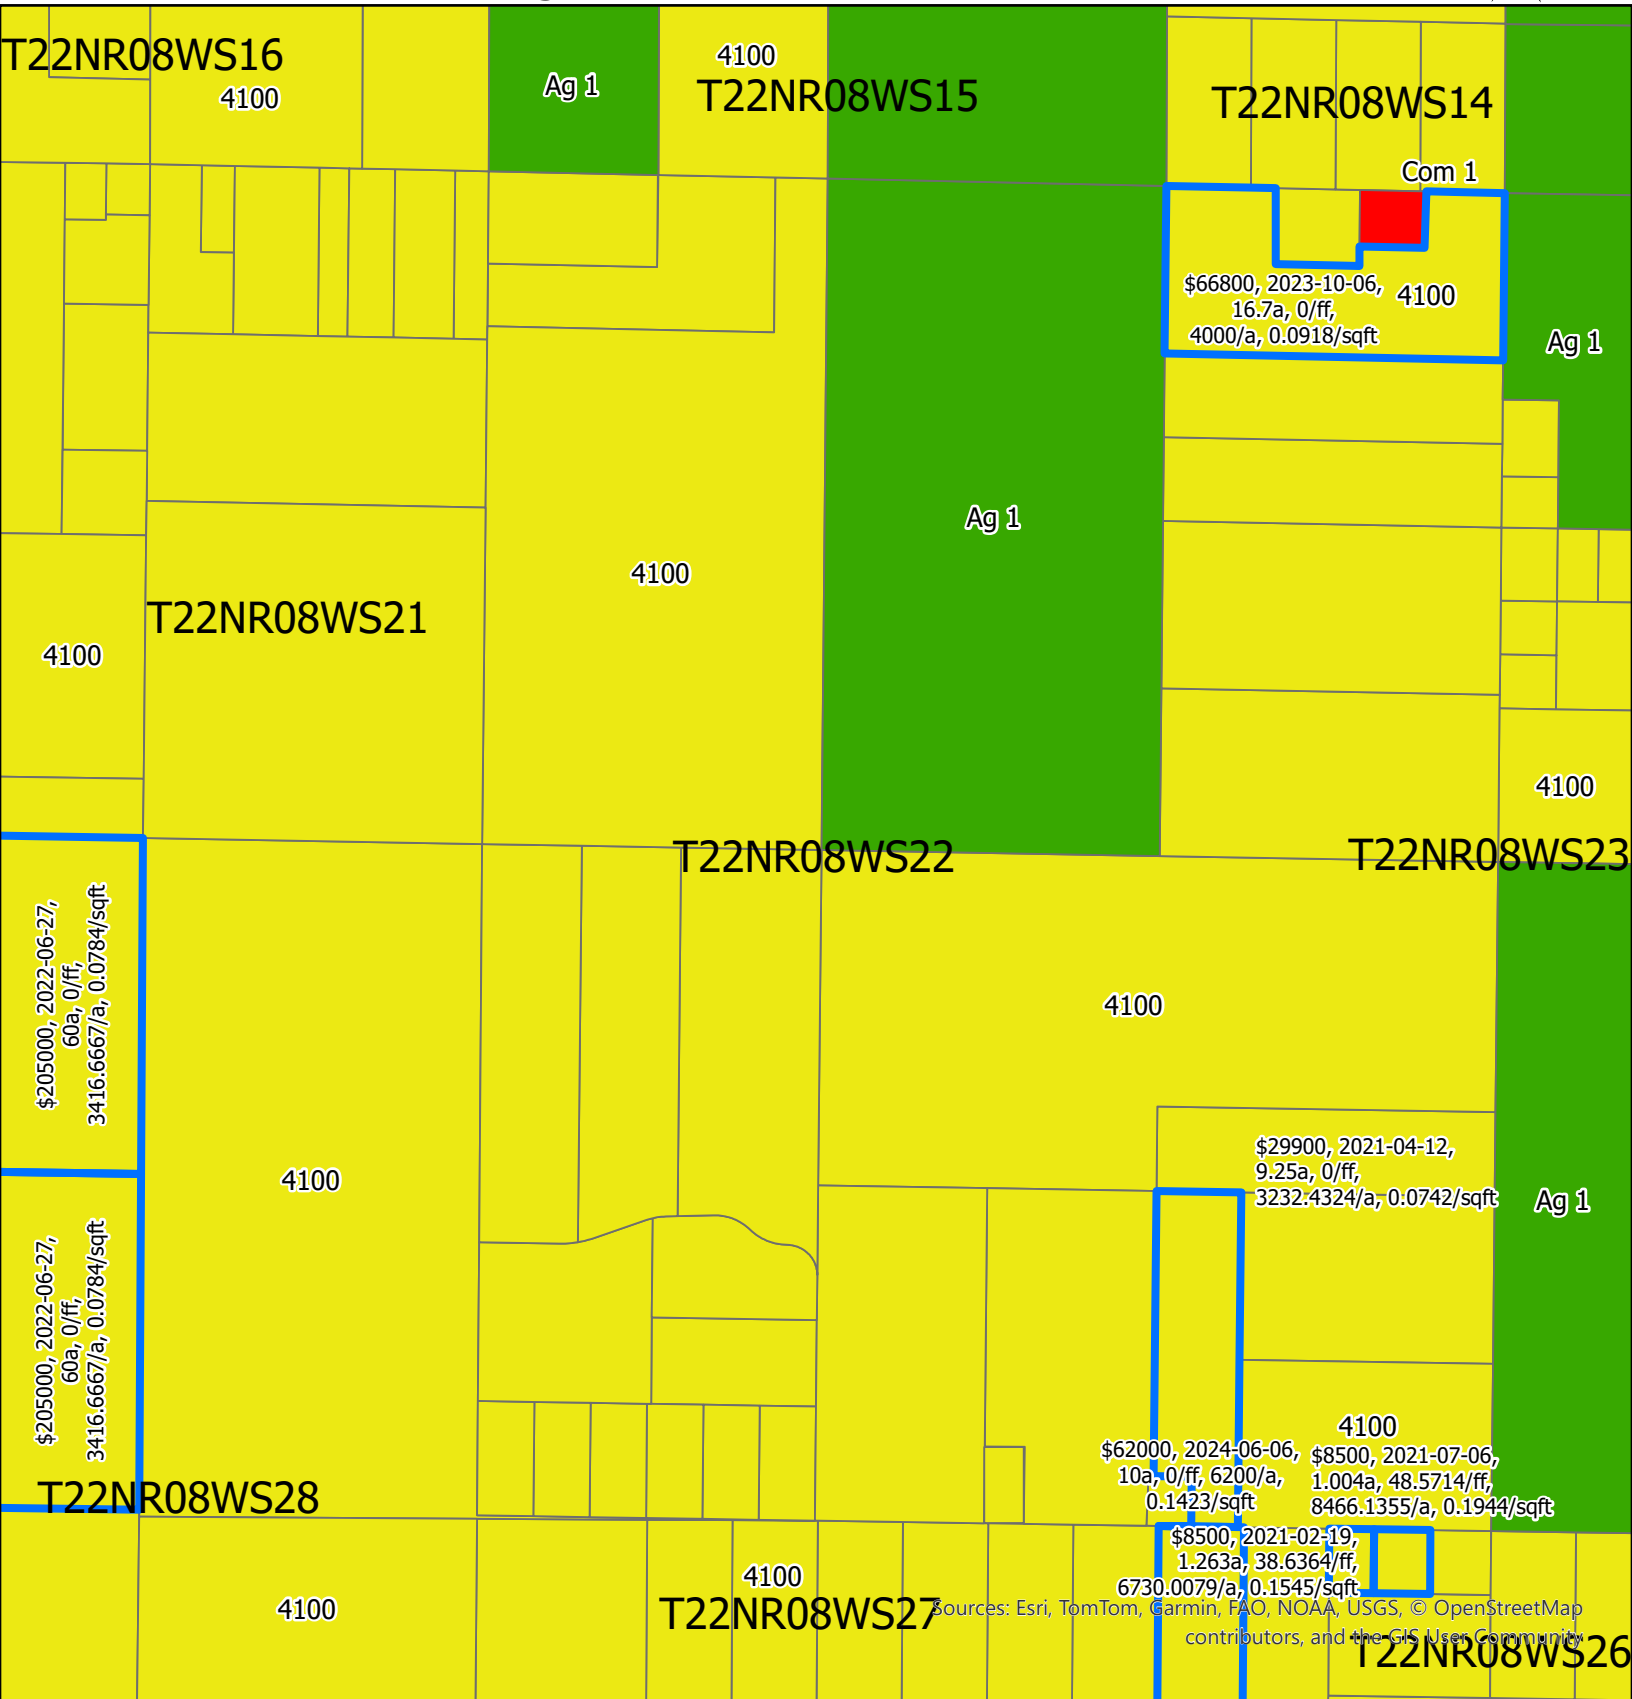

# Lake Township Missaukee Land Table Assignments & Vacant Land Sales 2024 - 2021

Sources: Esri, Tom, Garmin, FAO, NOAA, USGS, © OpenStreetMap contributors, and the GIS User Community

Pages Sorted by Section Number  
See township web page for interactive map

# Lake Township Missaukee Land Table Assignments & Vacant Land Sales 2024 - 2021

Sources: Esri, TomTom, Garmin, NOAA, USGS, © OpenStreetMap contributors, and the GIS User Community

Pages Sorted by Section Number  
See township web page for interactive map

# Lake Township Missaukee Land Table Assignments & Vacant Land Sales 2024 - 2021

Sources: Esri, TomTom, Garmin, FAO, NOAA, USGS, © OpenStreetMap contributors, and the GIS User Community

Pages Sorted by Section Number  
See township web page for interactive map