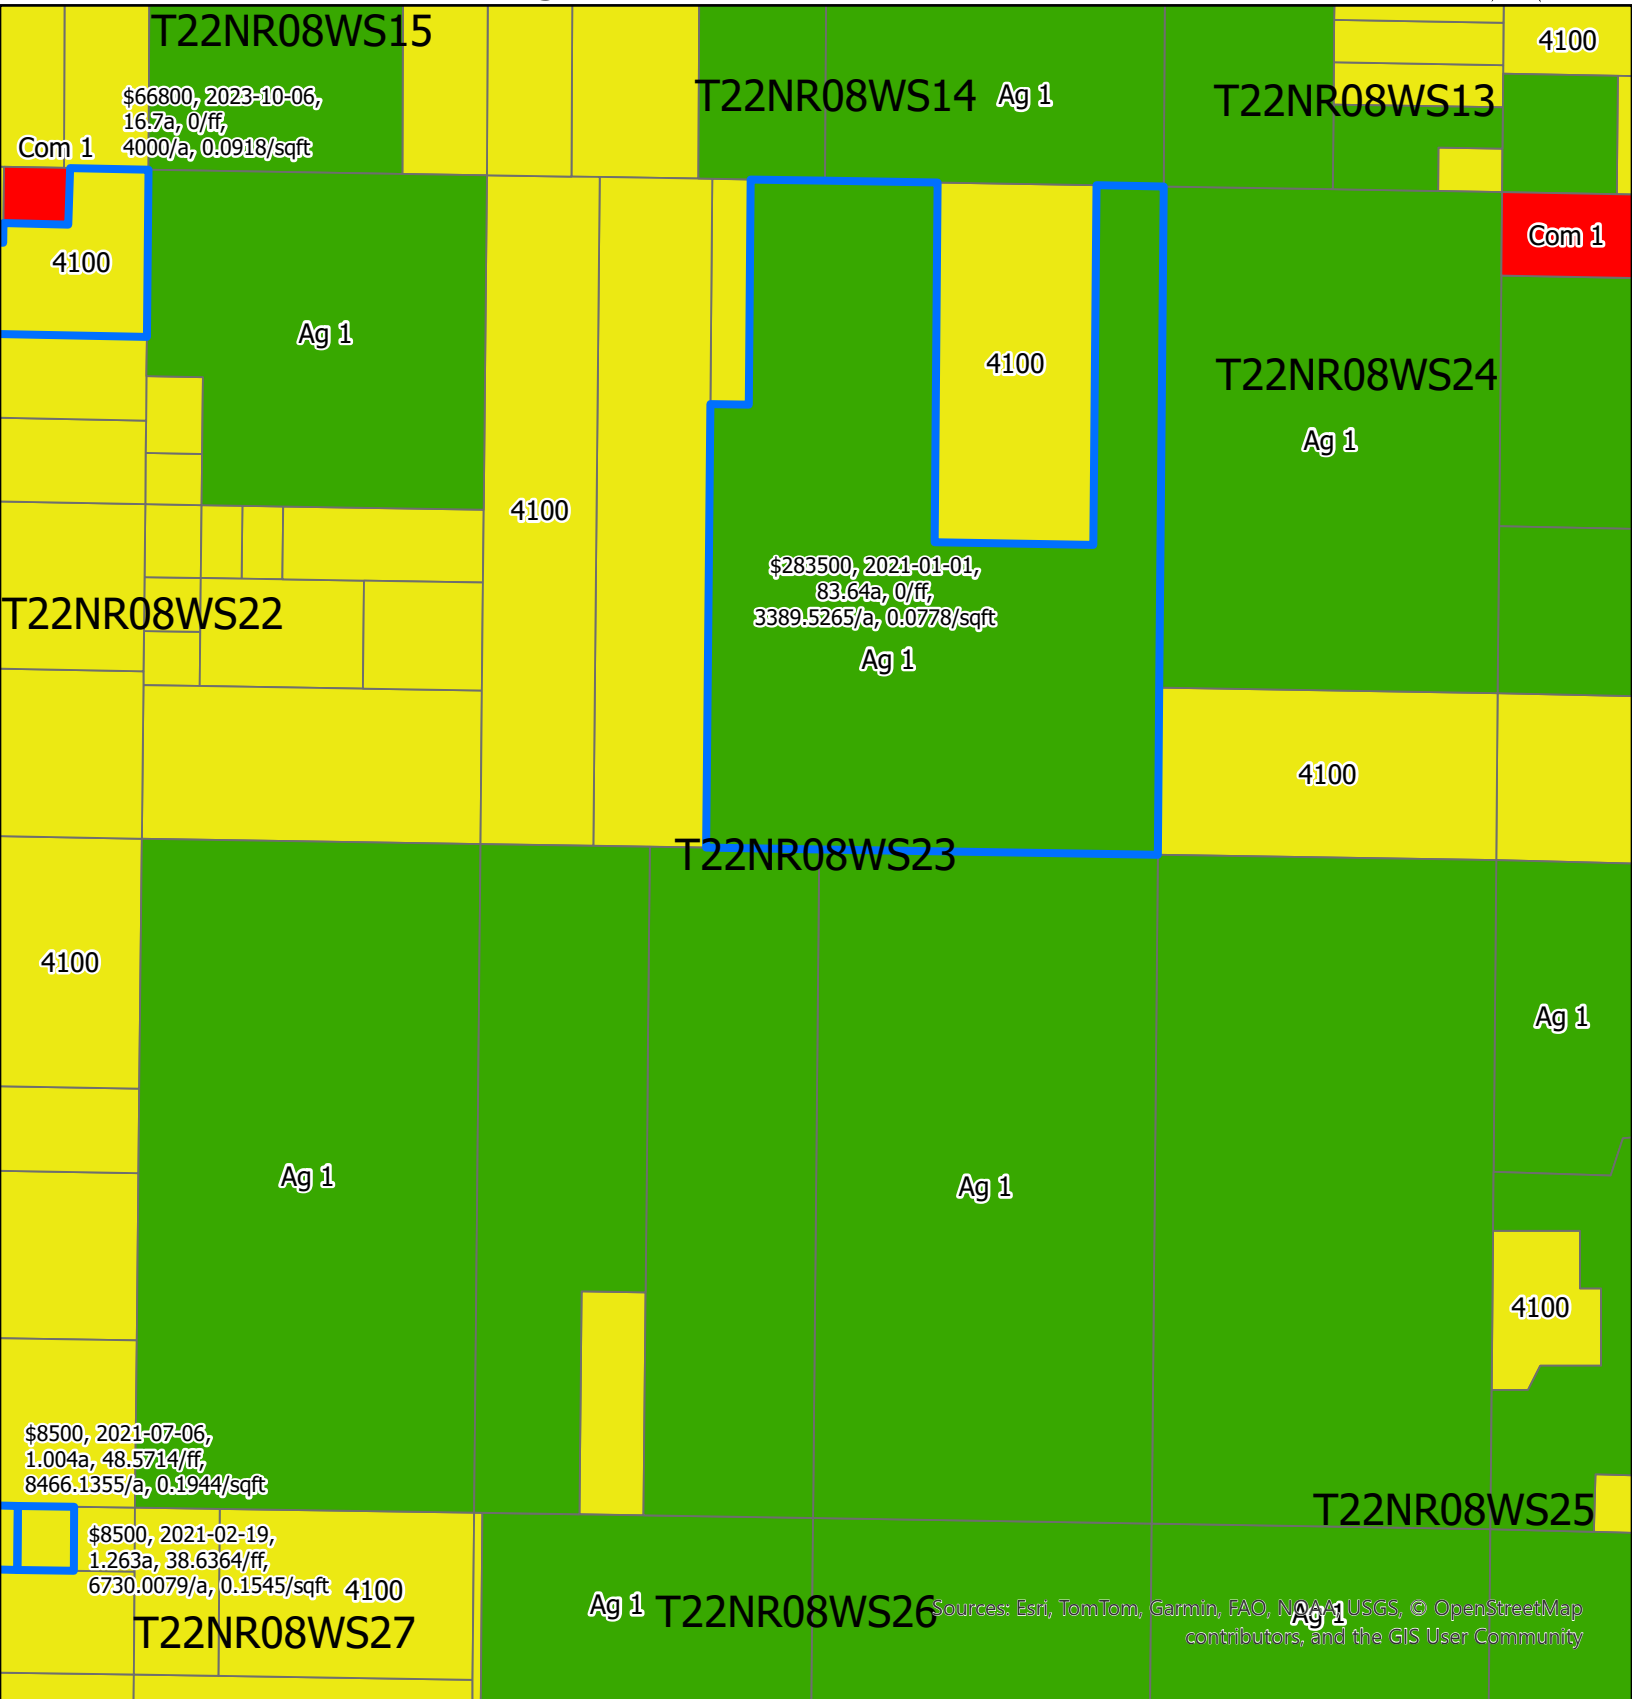

# Lake Township Missaukee Land Table Assignments & Vacant Land Sales 2024 - 2021

Sources: Esri, TomTom, Garmin, NOAA, USGS, © OpenStreetMap contributors, and the GIS User Community

Pages Sorted by Section Number  
See township web page for interactive map

# Lake Township Missaukee Land Table Assignments & Vacant Land Sales 2024 - 2021

Sources: Esri, TomTom, Garmin, FAO, NOAA, USGS, © OpenStreetMap contributors, and the GIS User Community

Pages Sorted by Section Number  
See township web page for interactive map