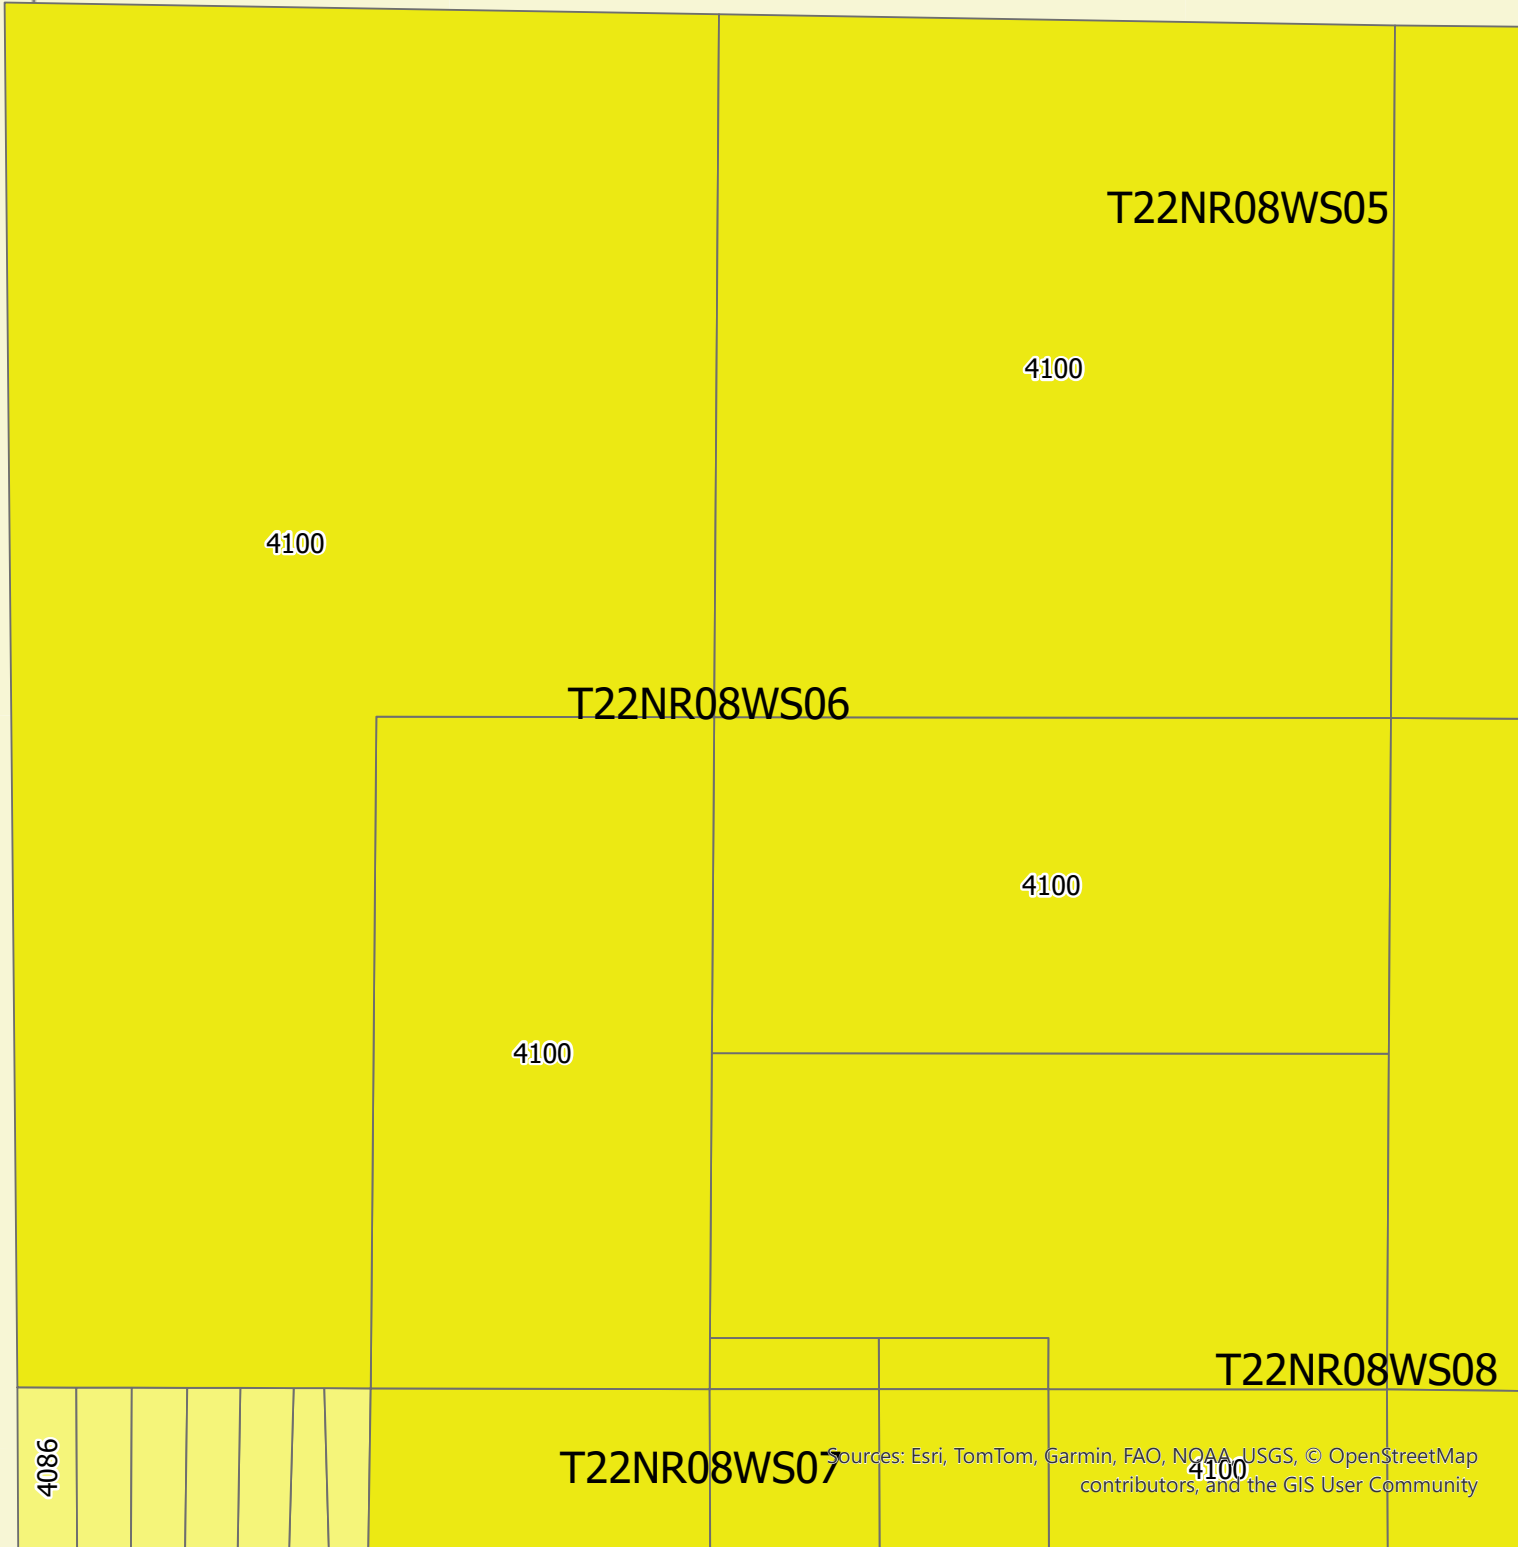

Lake Township Missaukee Land Table Assignments & Vacant Land Sales 2024 - 2021

Pages Sorted by Section Number
See township web page for interactive map