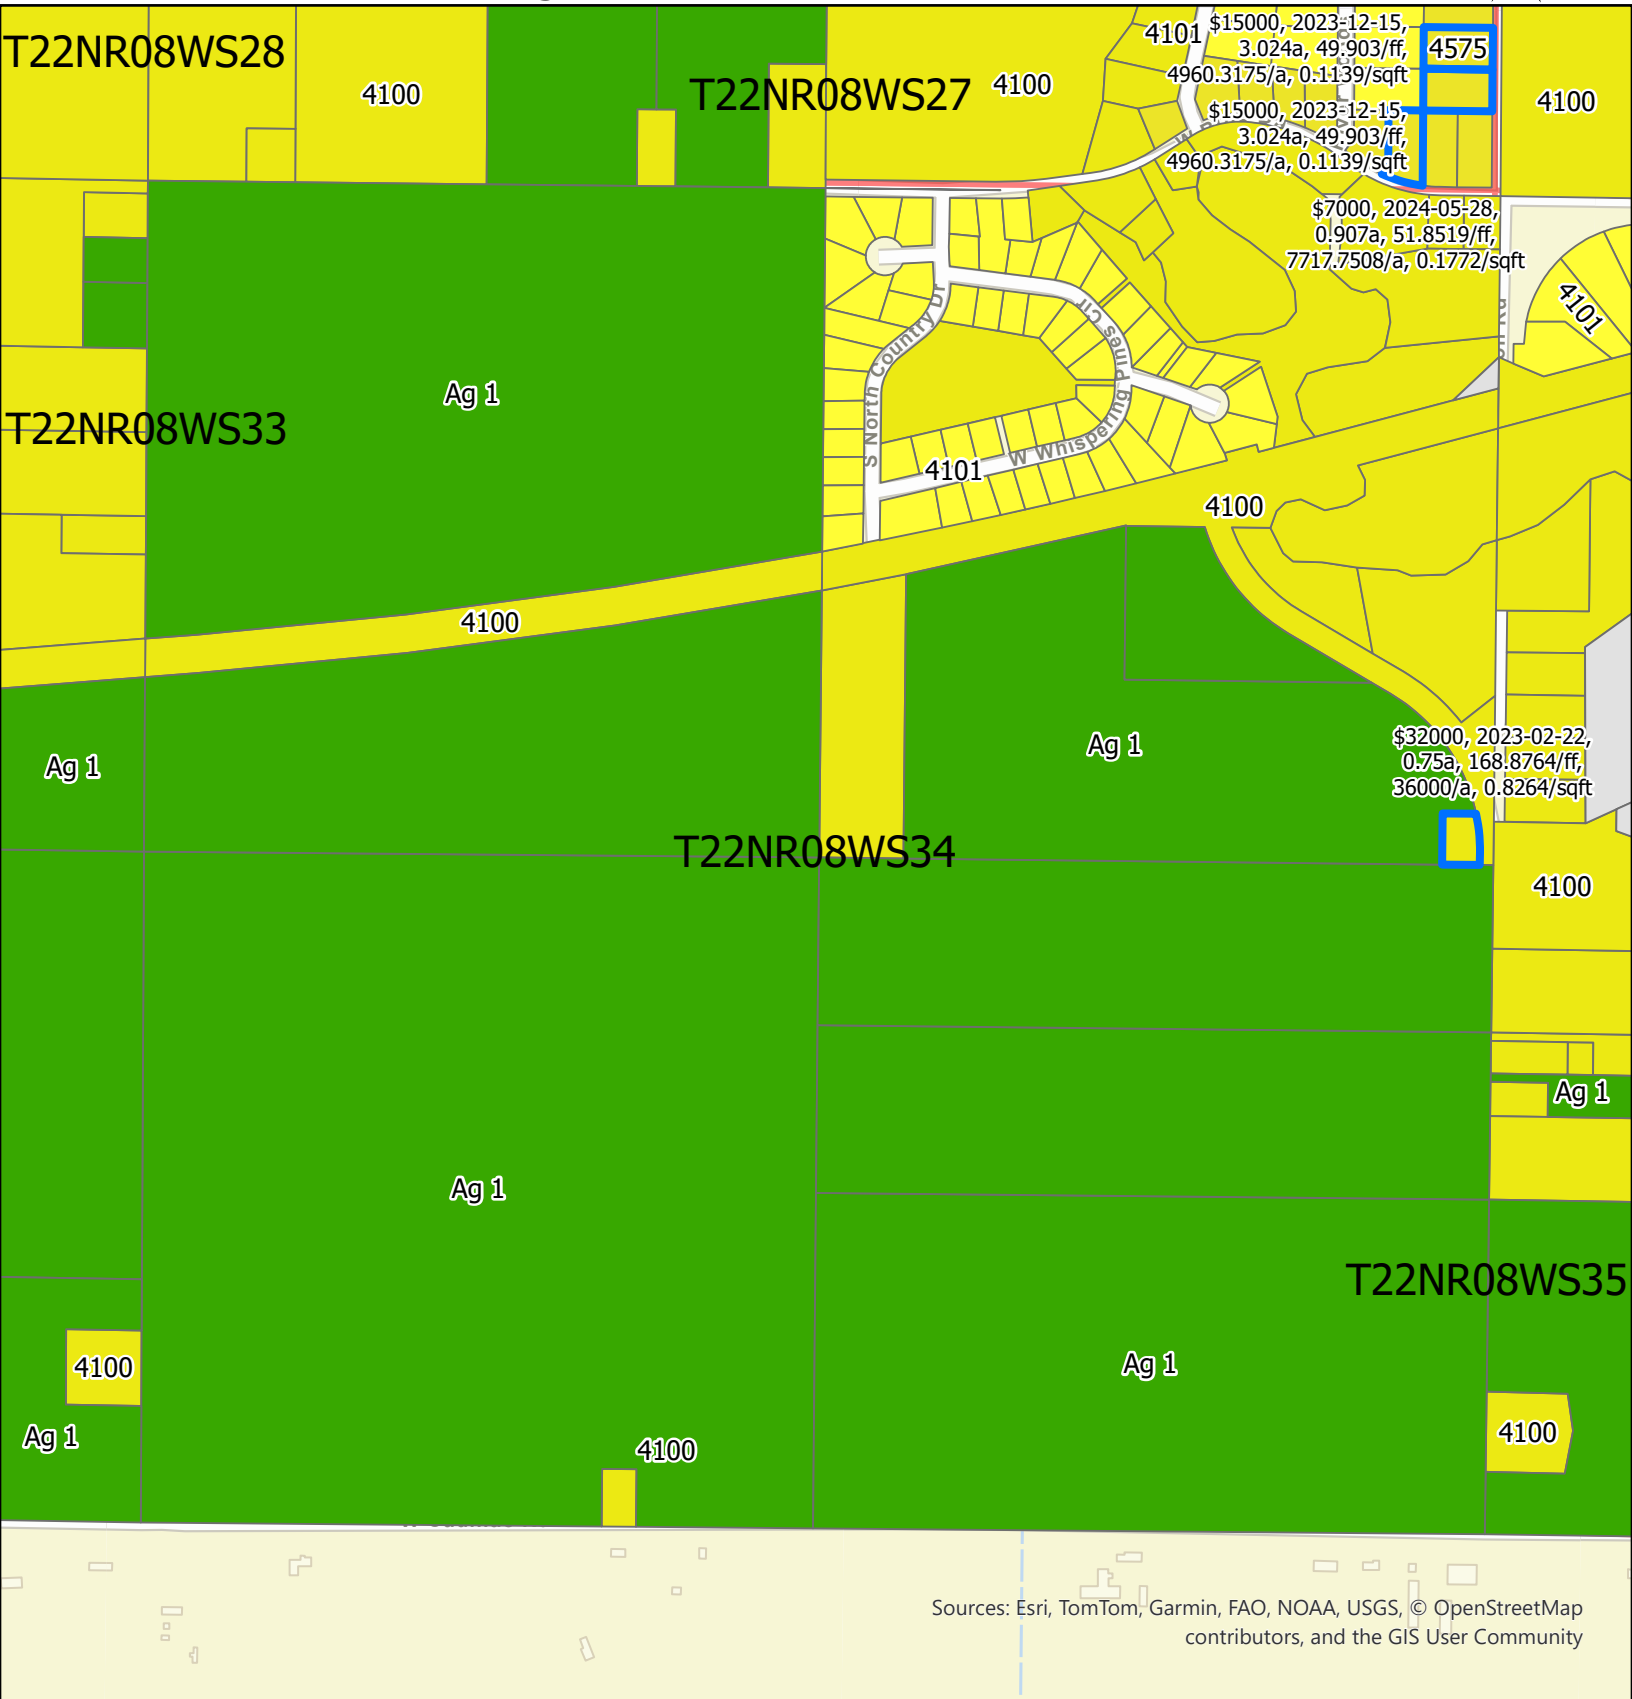

## Land Table Assignments & Vacant Land Sales 2024 - 2021

Sources: Esri, TomTom, Garmin, FAO, NOAA, USGS, © OpenStreetMap contributors, and the GIS User Community

Pages Sorted by Section Number  
See township web page for interactive map

# Lake Township Missaukee Land Table Assignments & Vacant Land Sales 2024 - 2021

Sources: Esri, TomTom, Garmin, FAO, NOAA, USGS, © OpenStreetMap contributors, and the GIS User Community

Pages Sorted by Section Number  
See township web page for interactive map