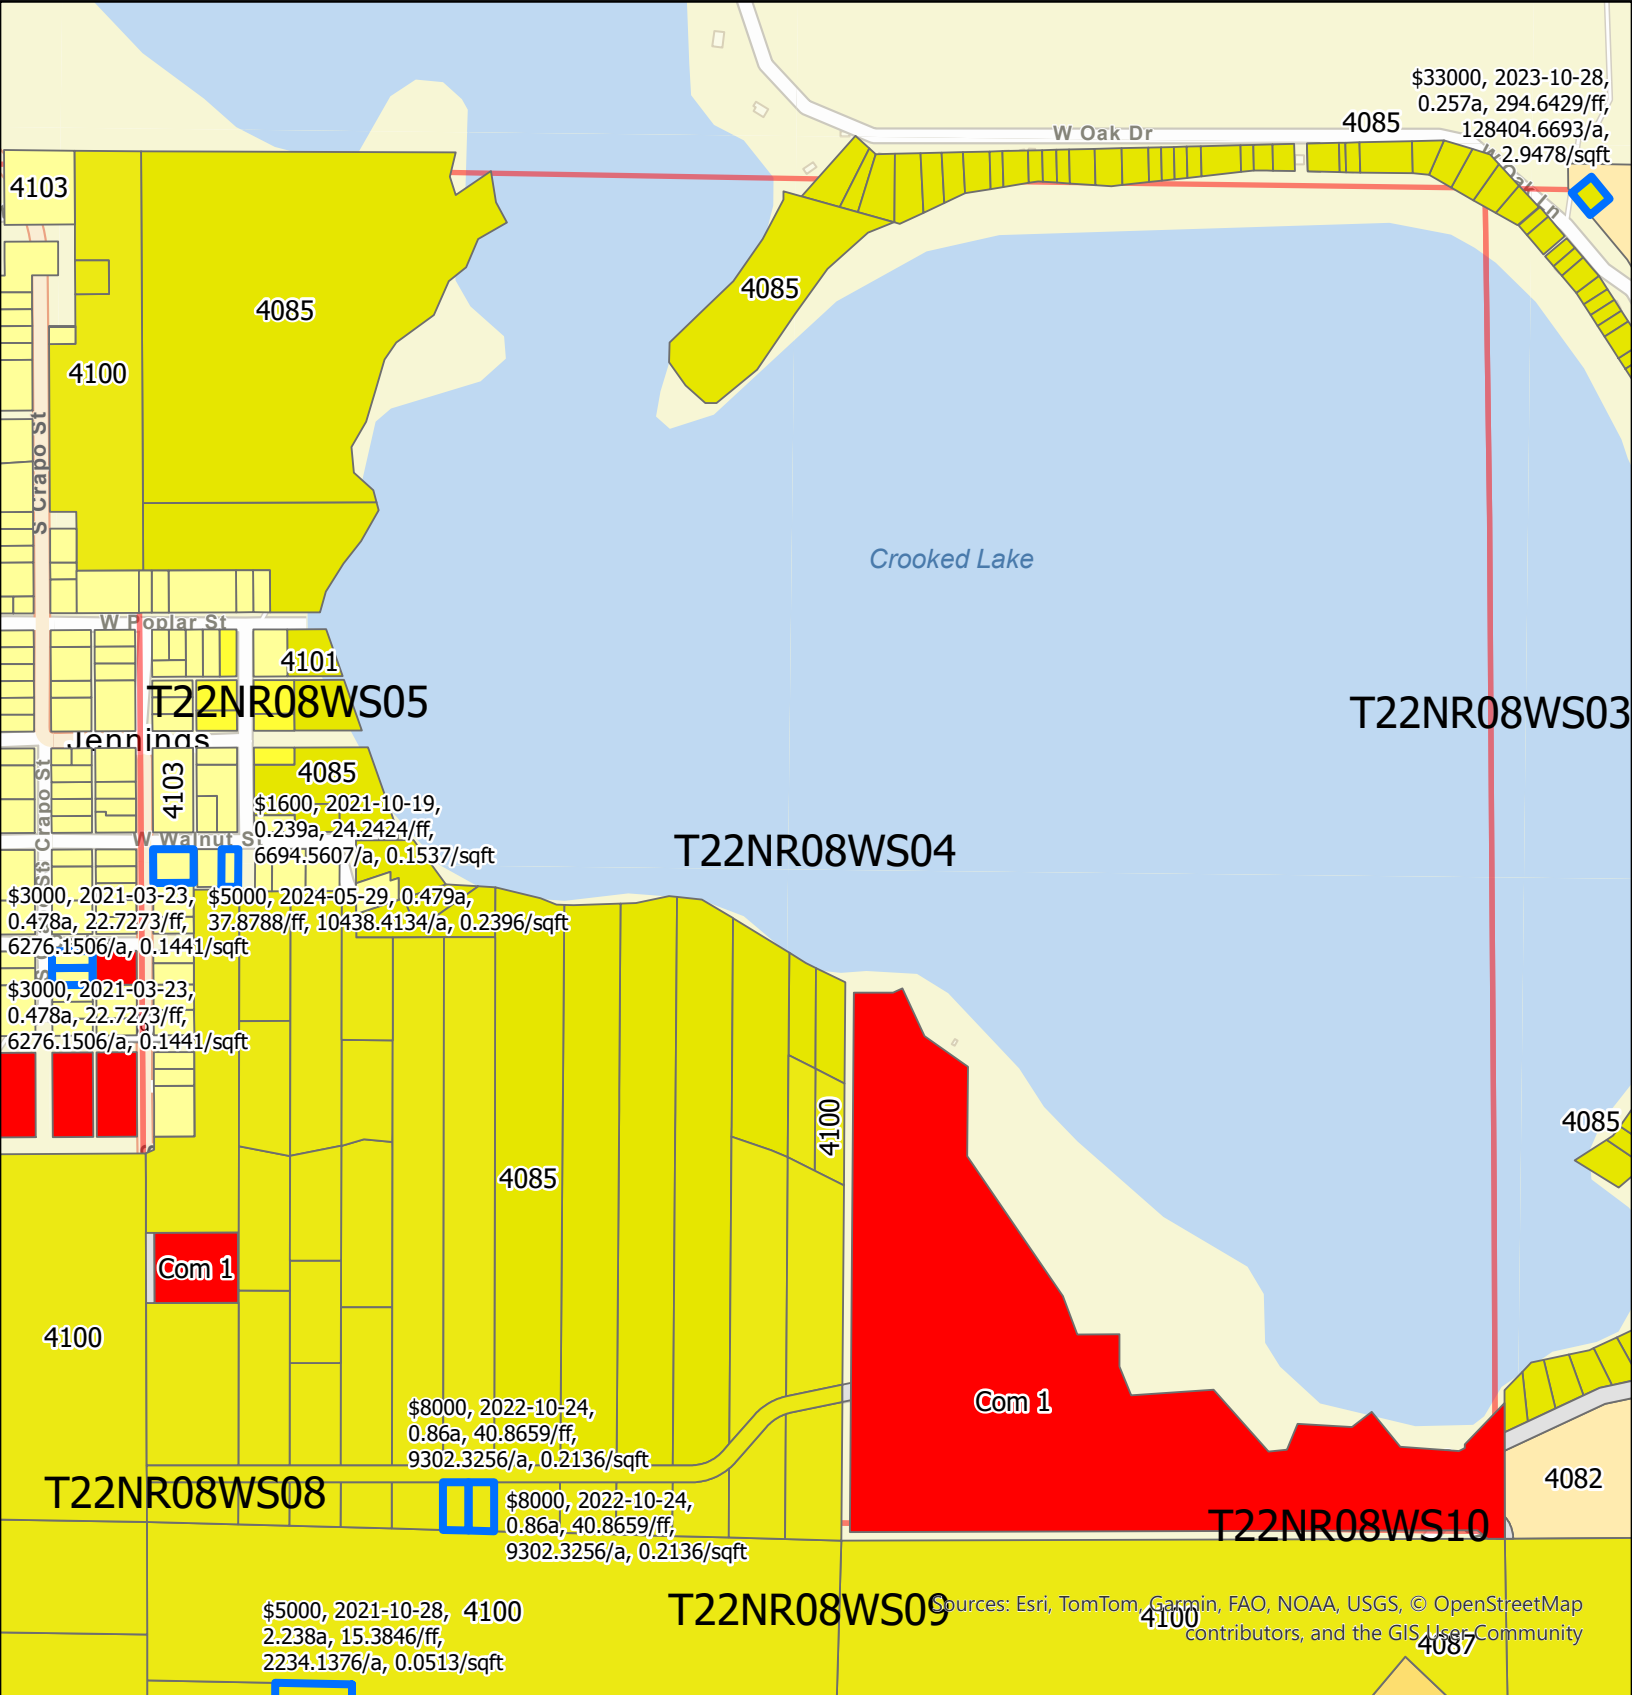

Lake Township Missaukee

Land Table Assignments & Vacant Land Sales 2024 - 2021

Sources: Esri, TomTom, Garmin, FAO, NOAA, USGS, © OpenStreetMap contributors, and the GIS User Community

Pages Sorted by Section Number
See township web page for interactive map