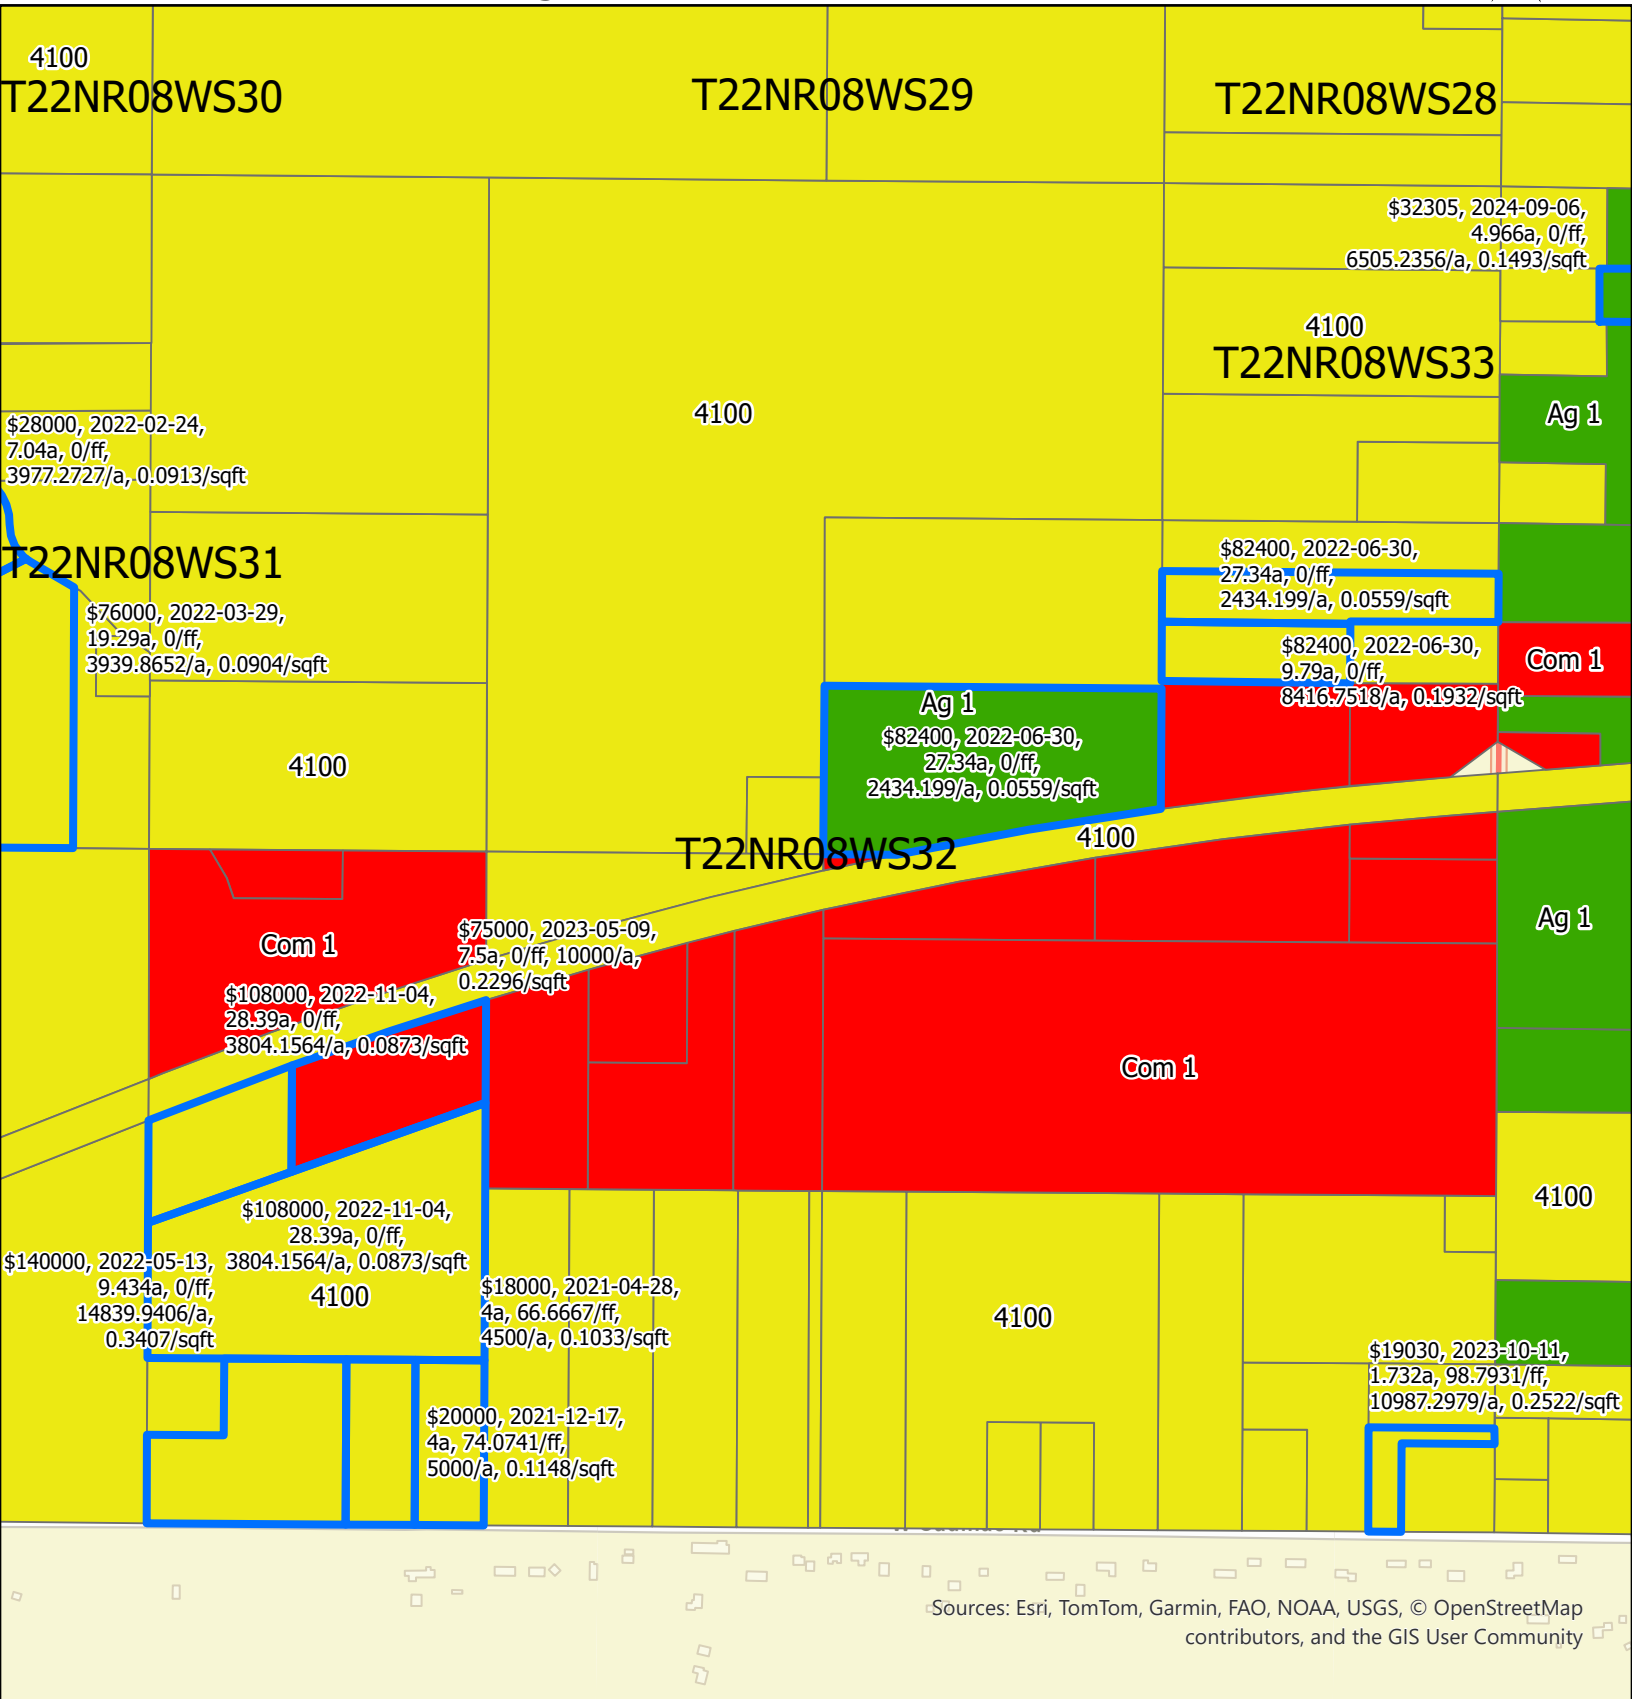

## Land Table Assignments & Vacant Land Sales 2024 - 2021

Sources: Esri, TomTom, Garmin, FAO, NOAA, USGS, © OpenStreetMap contributors, and the GIS User Community

Pages Sorted by Section Number  
See township web page for interactive map

# Lake Township Missaukee Land Table Assignments & Vacant Land Sales 2024 - 2021

Pages Sorted by Section Number  
See township web page for interactive map

# Lake Township Missaukee Land Table Assignments & Vacant Land Sales 2024 - 2021

Sources: Esri, TomTom, Garmin, FAO, NOAA, USGS, © OpenStreetMap contributors, and the GIS User Community

Pages Sorted by Section Number  
See township web page for interactive map