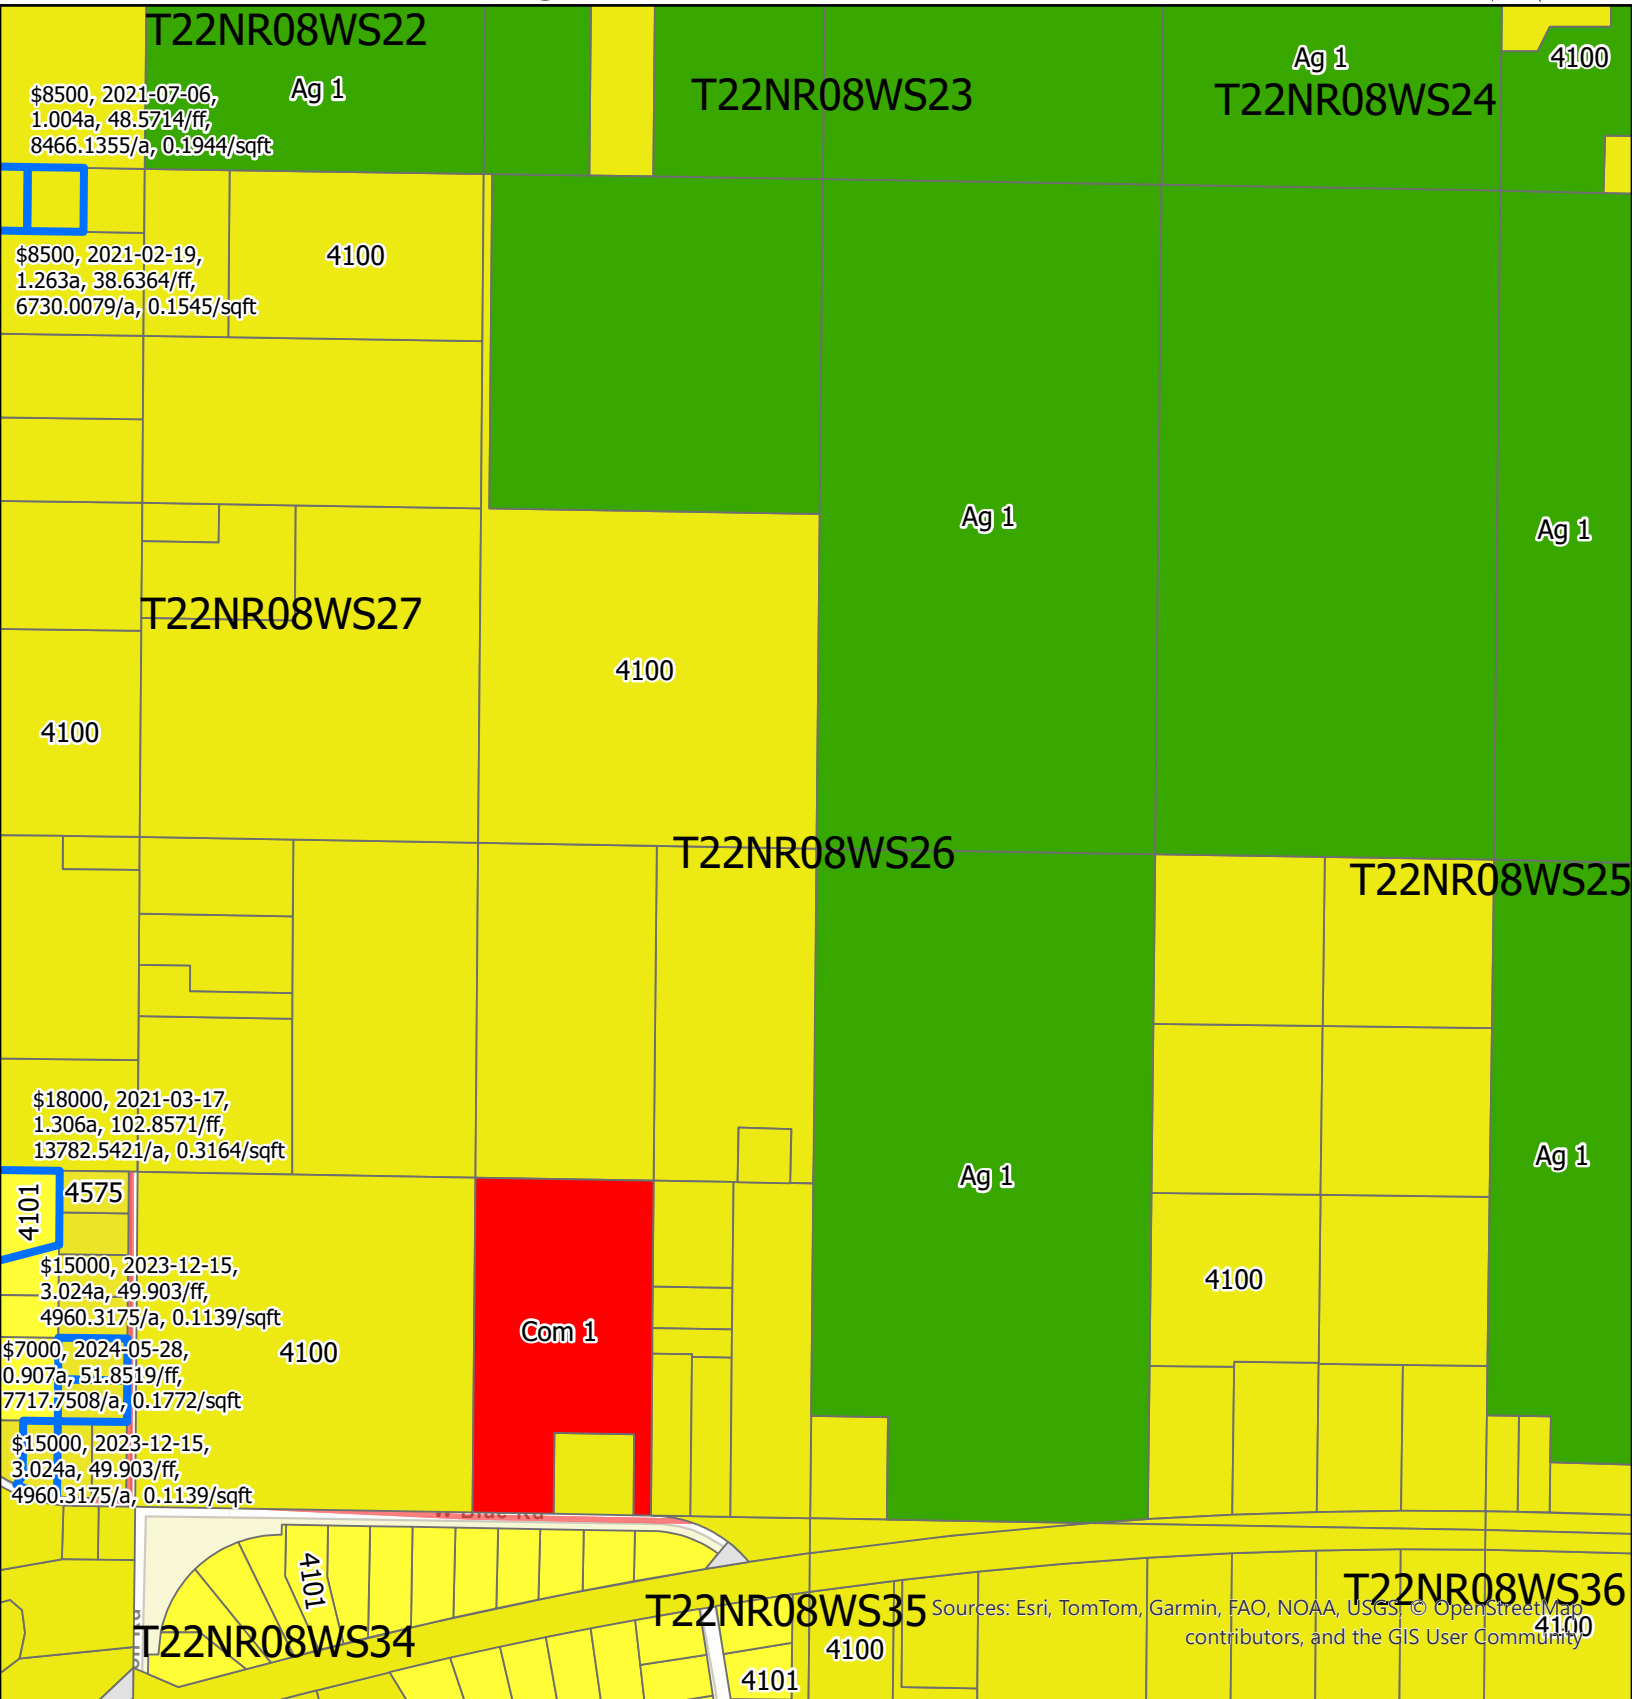

# Lake Township Missaukee Land Table Assignments & Vacant Land Sales 2024 - 2021

Pages Sorted by Section Number  
See township web page for interactive map

Page Name: 22N08W25

# Lake Township Missaukee Land Table Assignments & Vacant Land Sales 2024 - 2021

Sources: Esri, TomTom, Garmin, FAO, NOAA, USGS, © OpenStreetMap contributors, and the GIS User Community

Pages Sorted by Section Number  
See township web page for interactive map